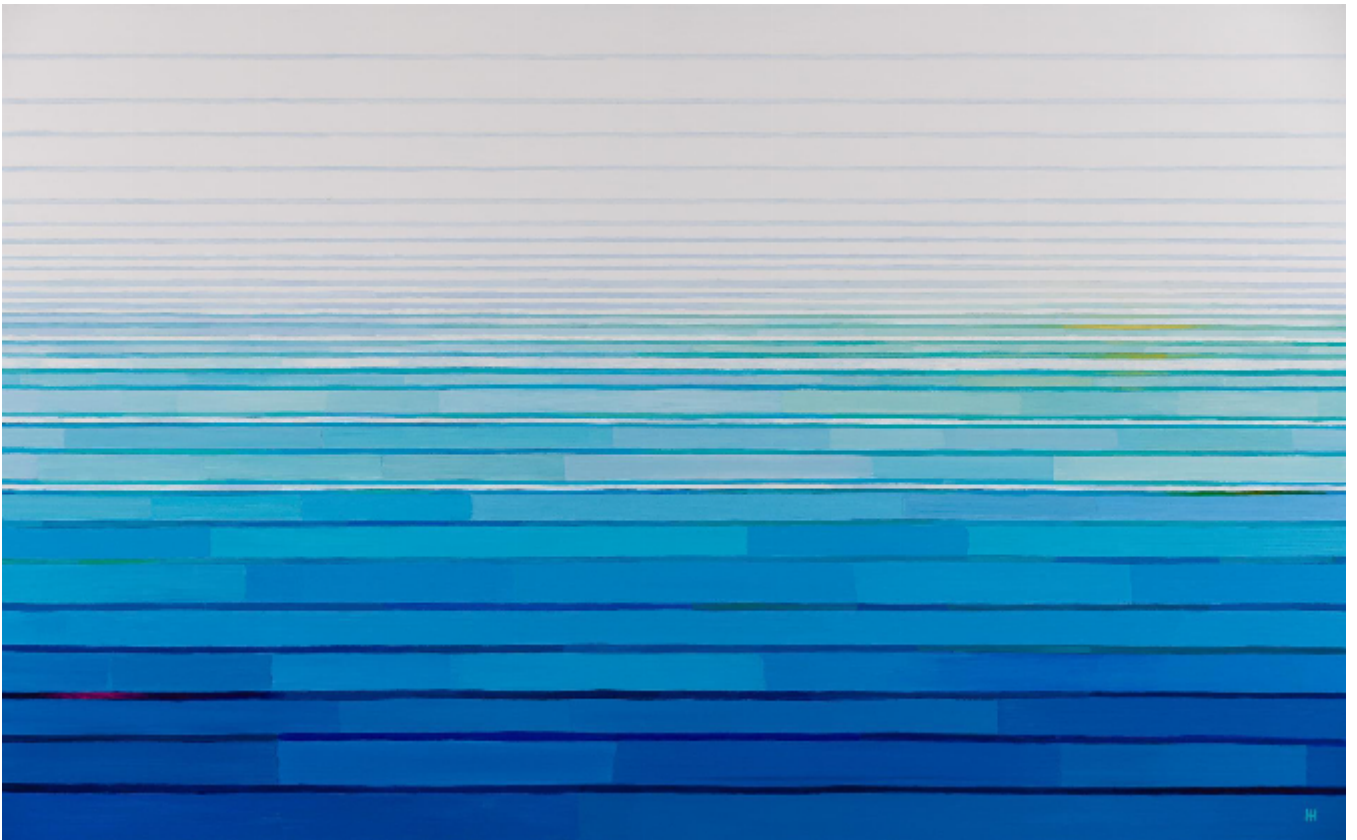

KENDALLS FINE ART

Sealine 2
Harriet Hue

£1,250 **SALE £999**

REF: 3917

Height: 76 cm (29.9")

Width: 122 cm (48")

Framed Height: 81 cm (31.9")

Framed Width: 127 cm (50")

Description

Sealine 2

Please Note the frame of the painting on the wall is for illustrative purposes only