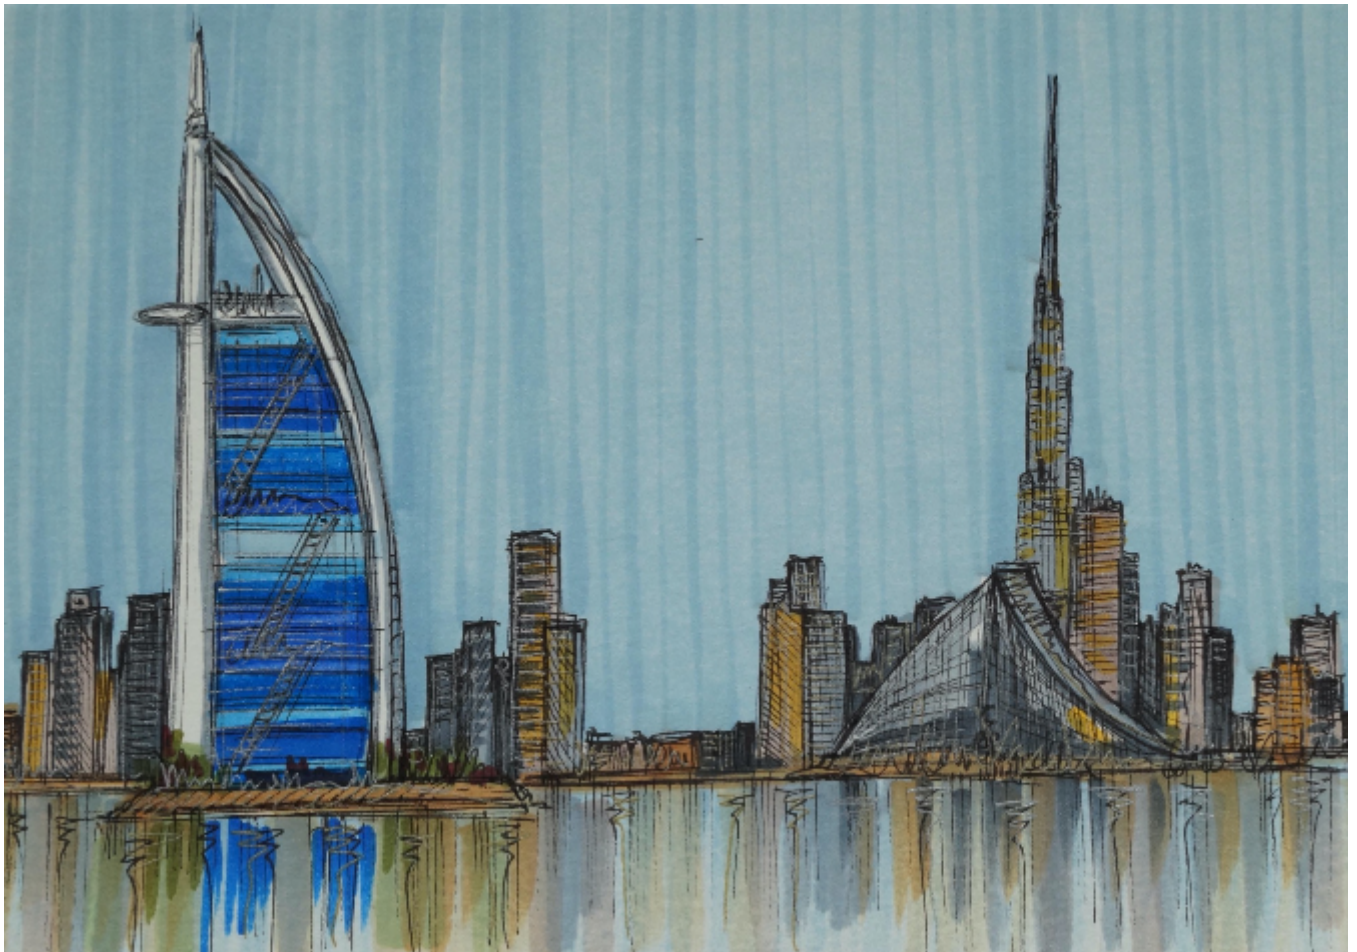

Dubai Skyline sketch

Edward Waite

Sold

REF: 1910

## Description

Dubai Skyline sketch