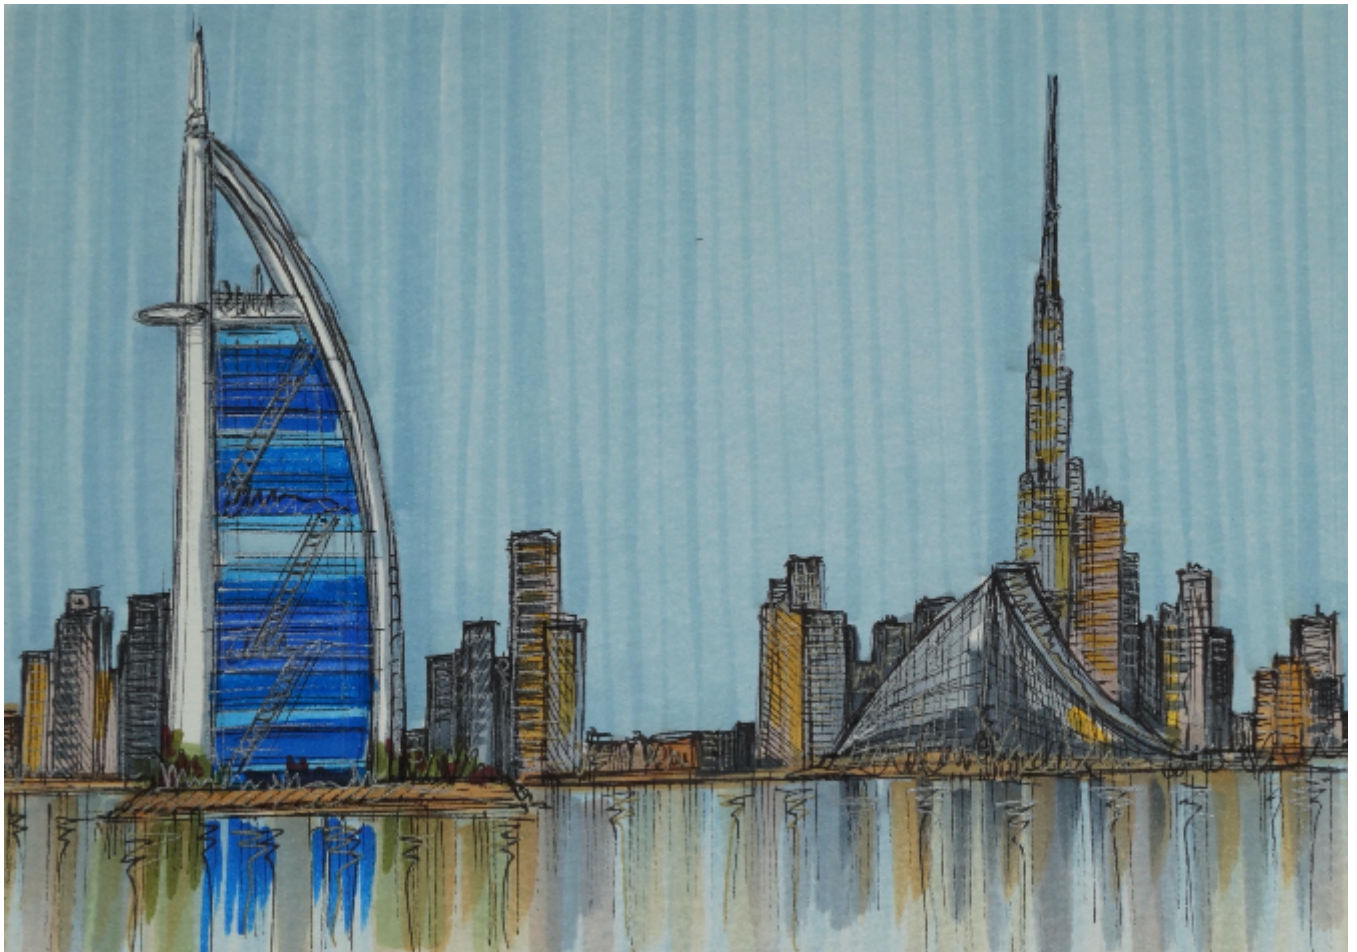

Dubai Skyline sketch

Edward Waite

Sold

REF: 1910

Description

Dubai Skyline sketch