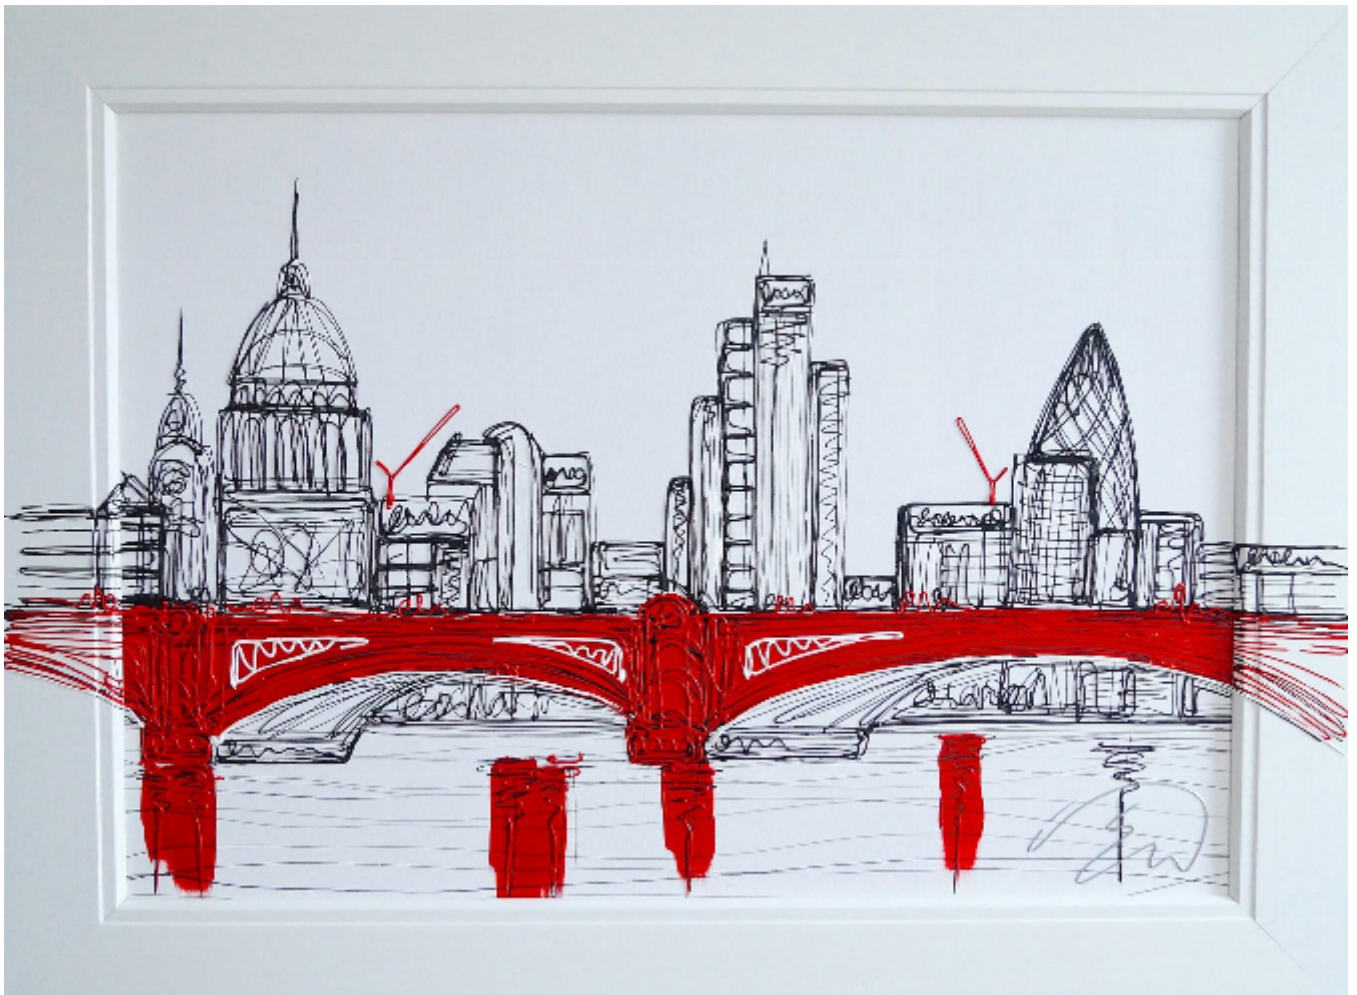

Stripped back St Paul's skyline

Edward Waite

Sold

REF: 1882

Framed Height: 76.5 cm (30.1")

Framed Width: 102 cm (40.2")

Description

Stripped back St Paul's skyline