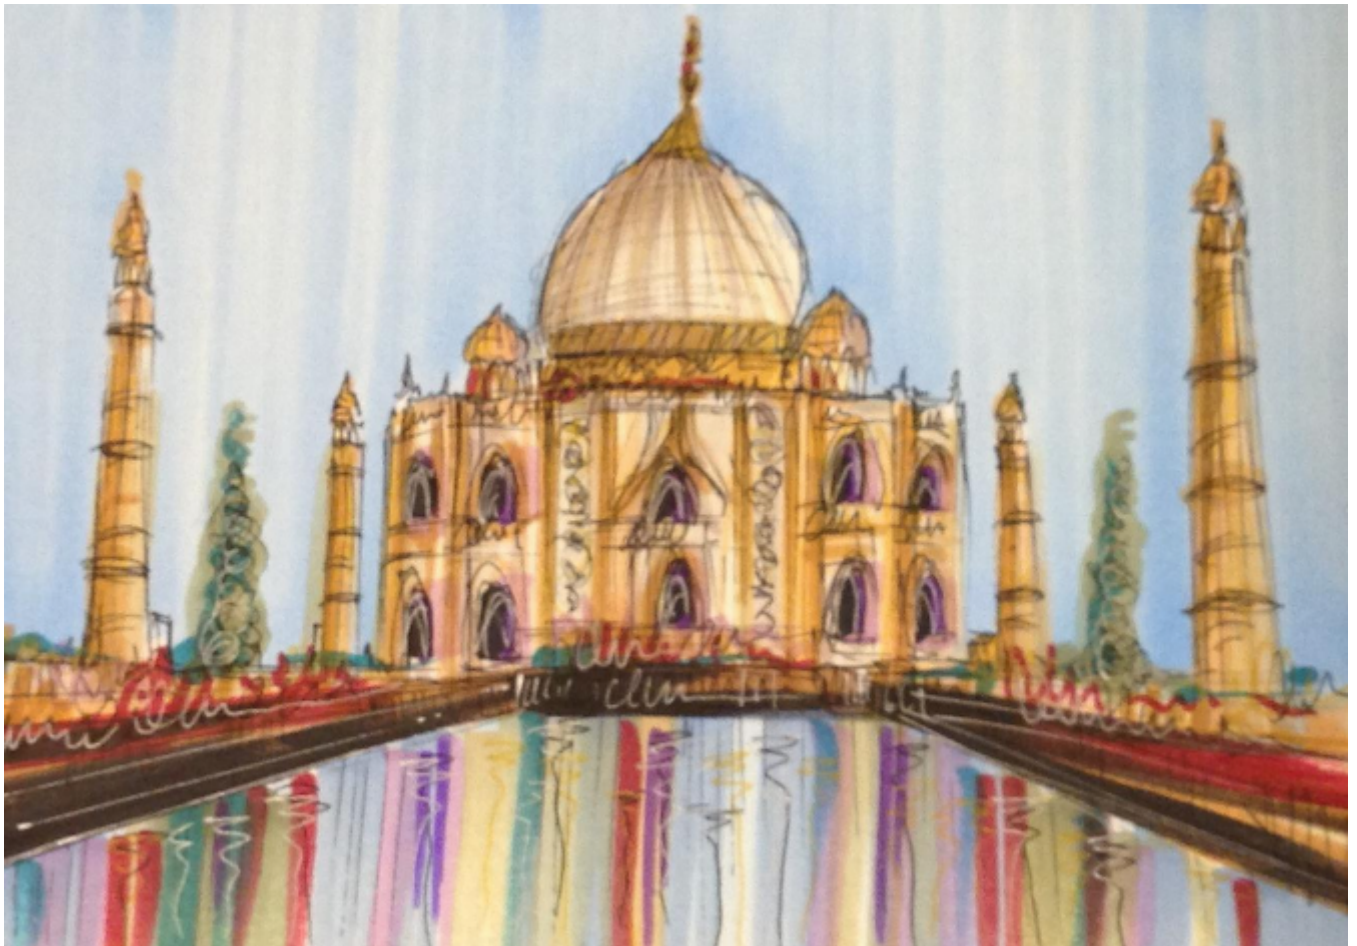

Taj Mahal sketch
Edward Waite

Sold

REF: 1661

Description

Taj Mahal
colour line drawing

Edward Waite