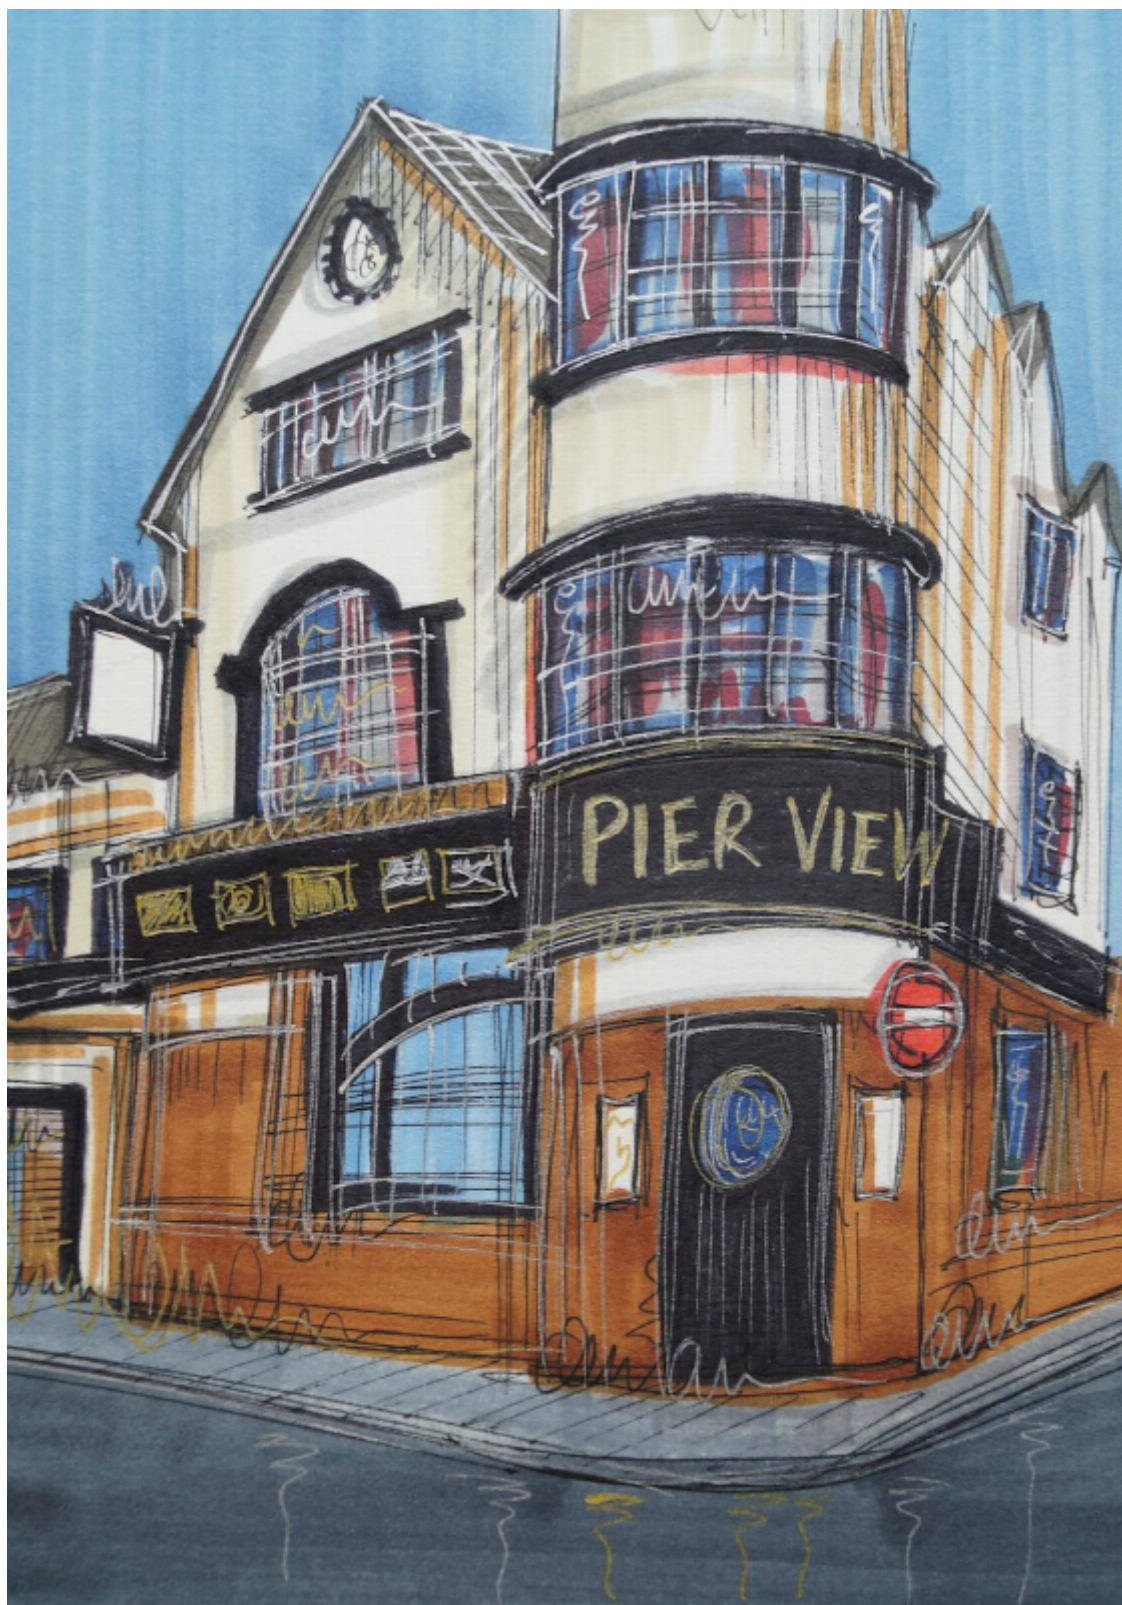

# KENDALLS FINE ART

## The Pier View

Edward Waite

Sold

REF: 1648

Height: 60 cm (23.6")

Width: 57 cm (22.4")

## Description

The Pier View  
coloured line drawing

Edward Waite