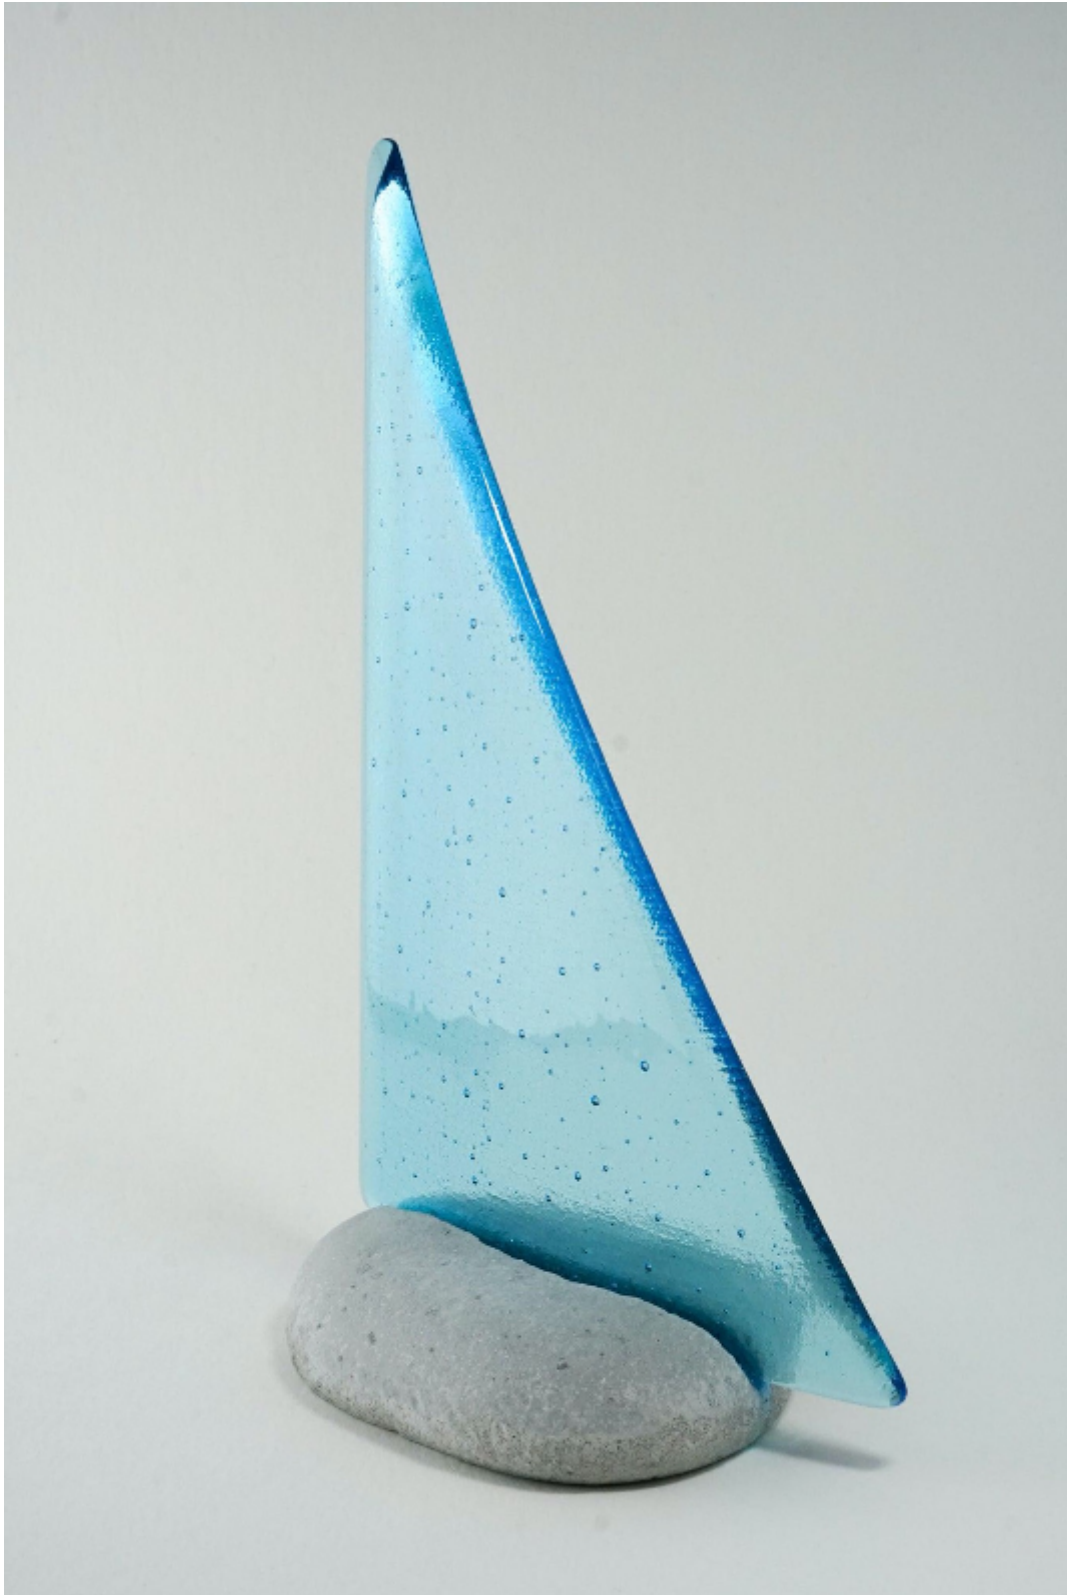

Turquoise Tint Pebble Super Yacht

Sophie Gregson

£275

REF: 3899

Height: 49 cm (19.3")

Width: 25 cm (9.8")

Depth: 12 cm (4.7")

## Description

These transparent Turquoise Tint Sails have a subtle curve which sits perfectly into a flattened Pebble.  
(Pebbles may vary from the images shown)