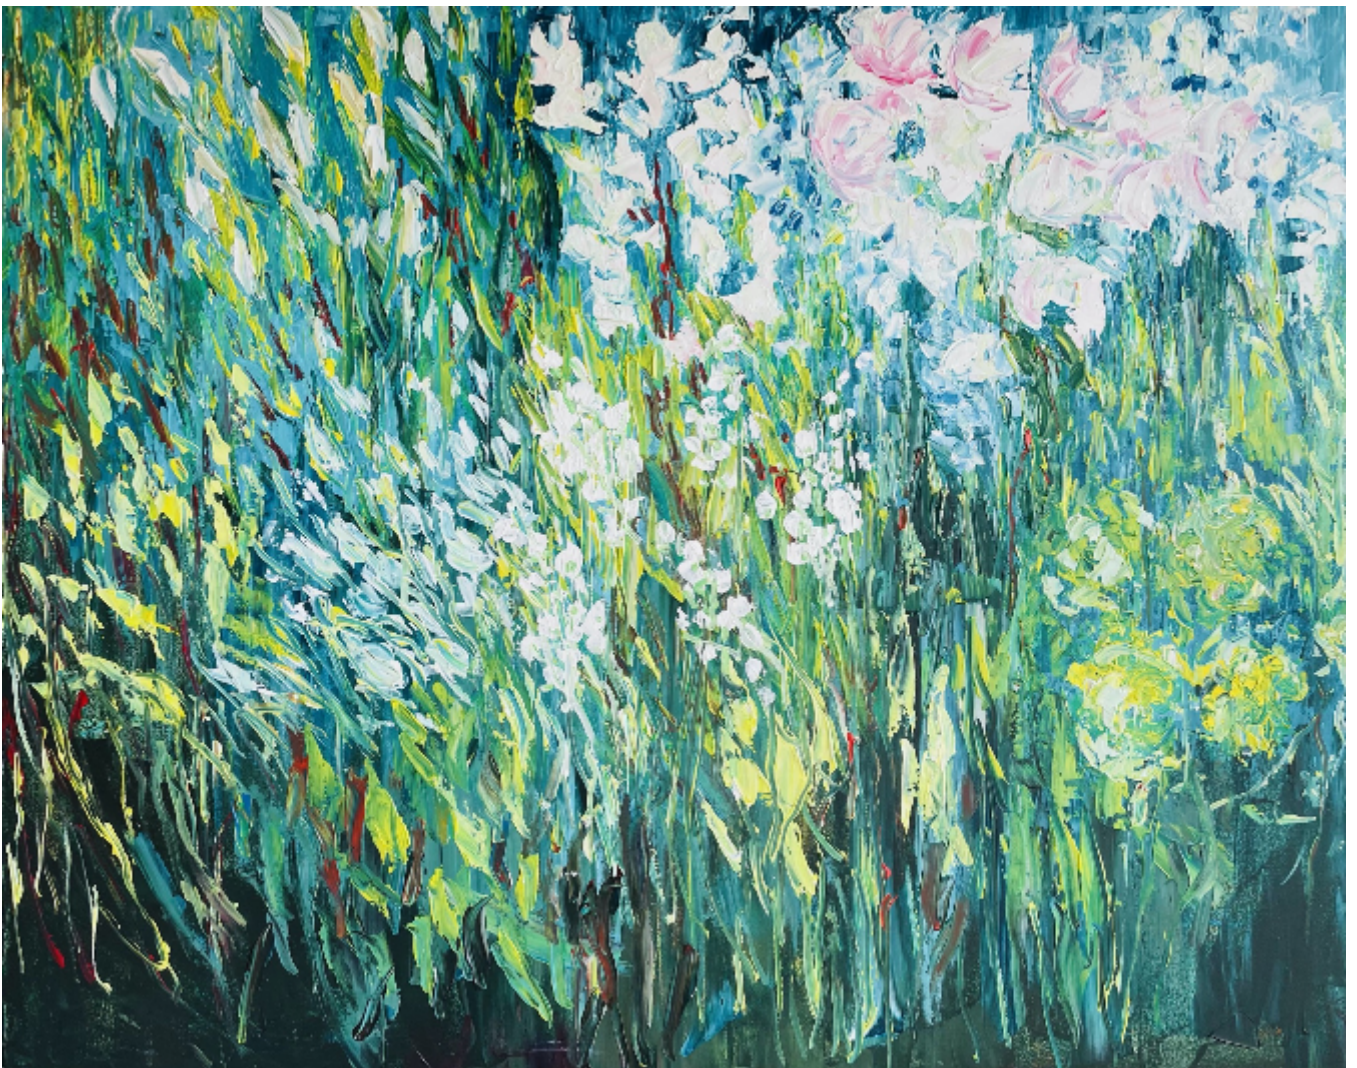

Floral Twenty
Jane Vaux

Sold

REF: 3200

Height: 100 cm (39.4")

Width: 120 cm (47.2")

Description

Floral Twenty