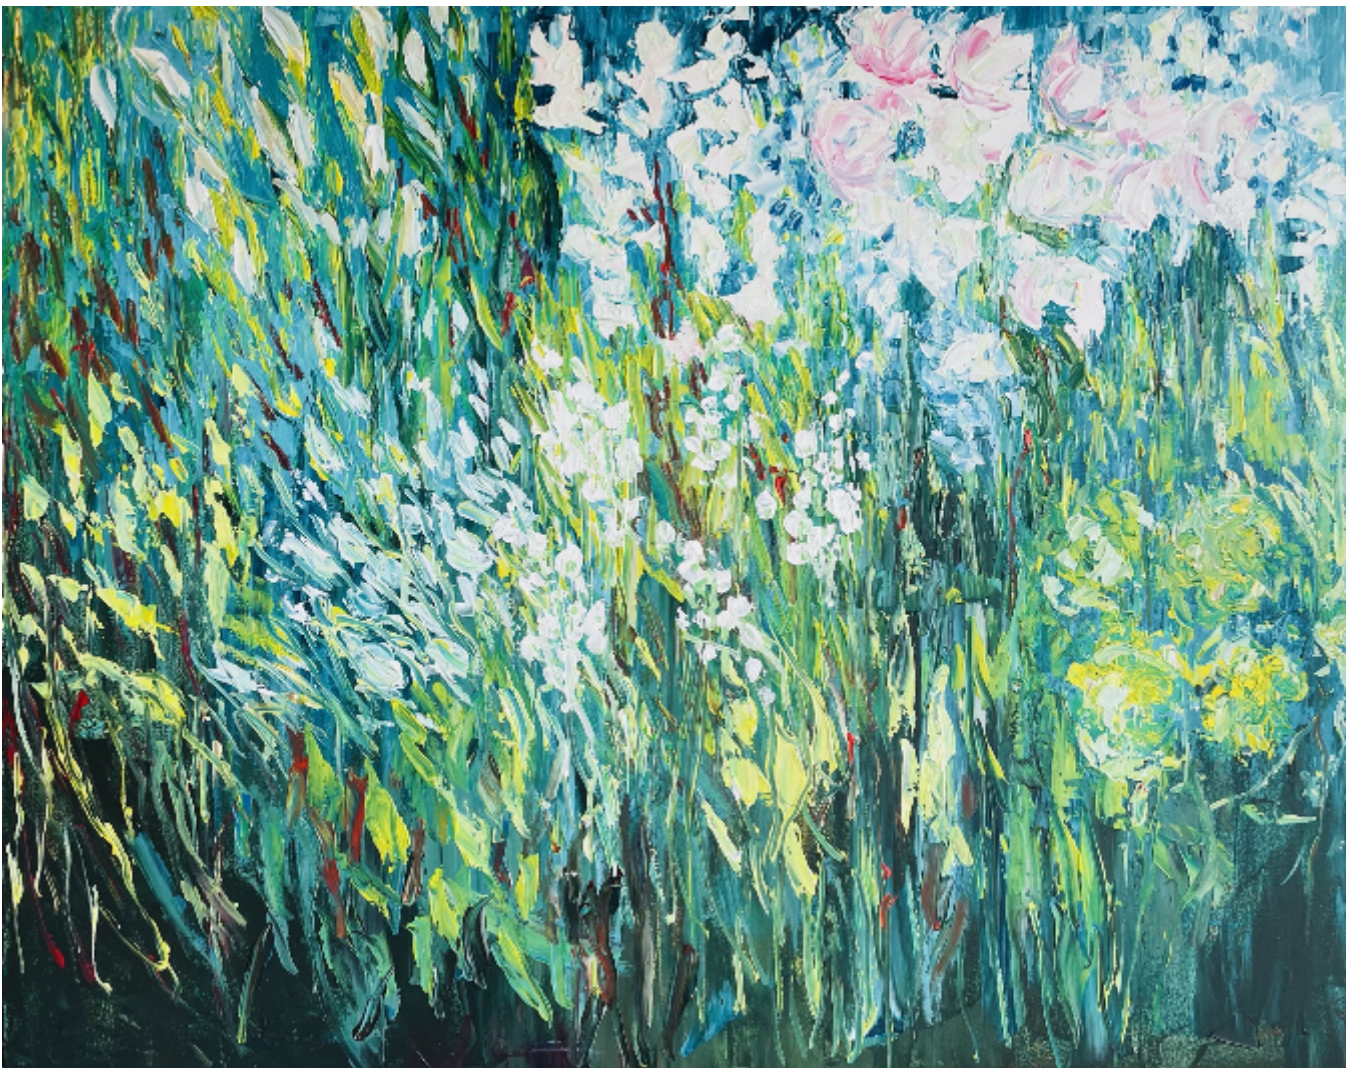

Floral Twenty
Jane Vaux

Sold

REF: 3200

Height: 100 cm (39.4")

Width: 120 cm (47.2")

Description

Floral Twenty