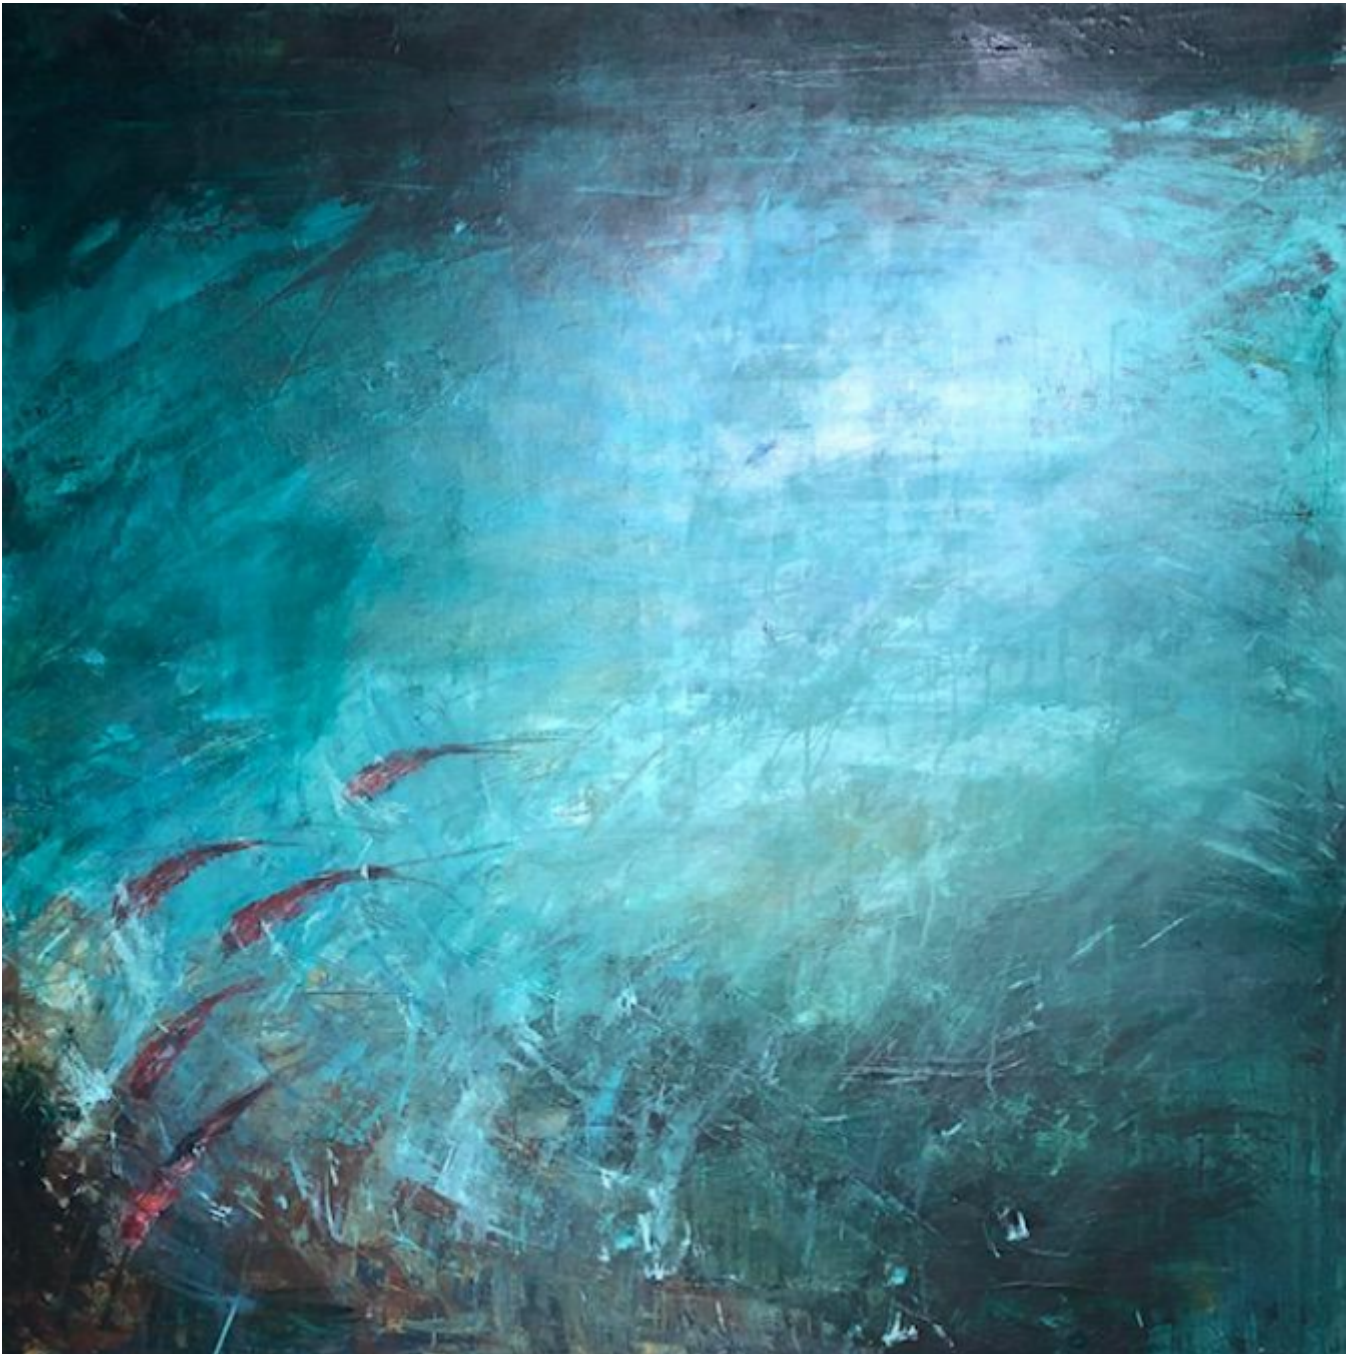

Water Reflections

Jane Vaux

Sold

REF: 3067

Height: 100 cm (39.4")

Width: 100 cm (39.4")

Description

Water Reflections