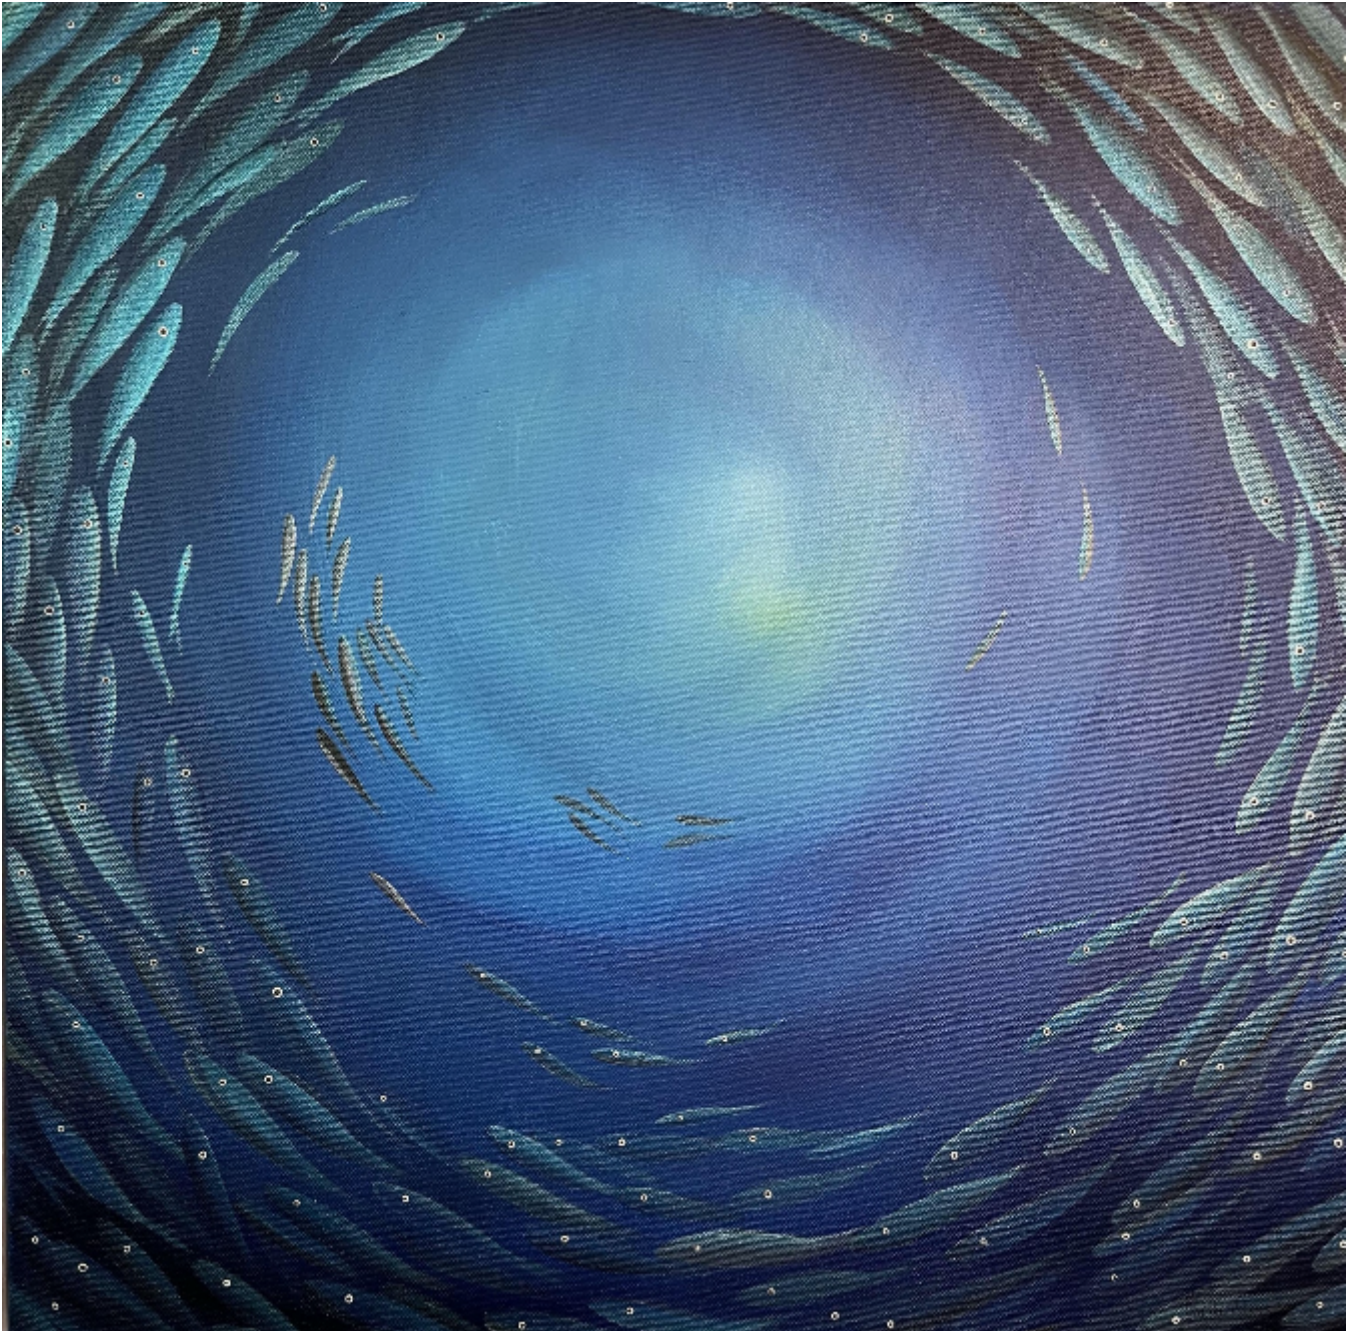

At the Reef Edge

Vanessa Newell

Sold

REF: 3210

Height: 50 cm (19.7")

Width: 50 cm (19.7")

Framed Height: 56 cm (22")

Framed Width: 56 cm (22")

Description

At the Reef Edge