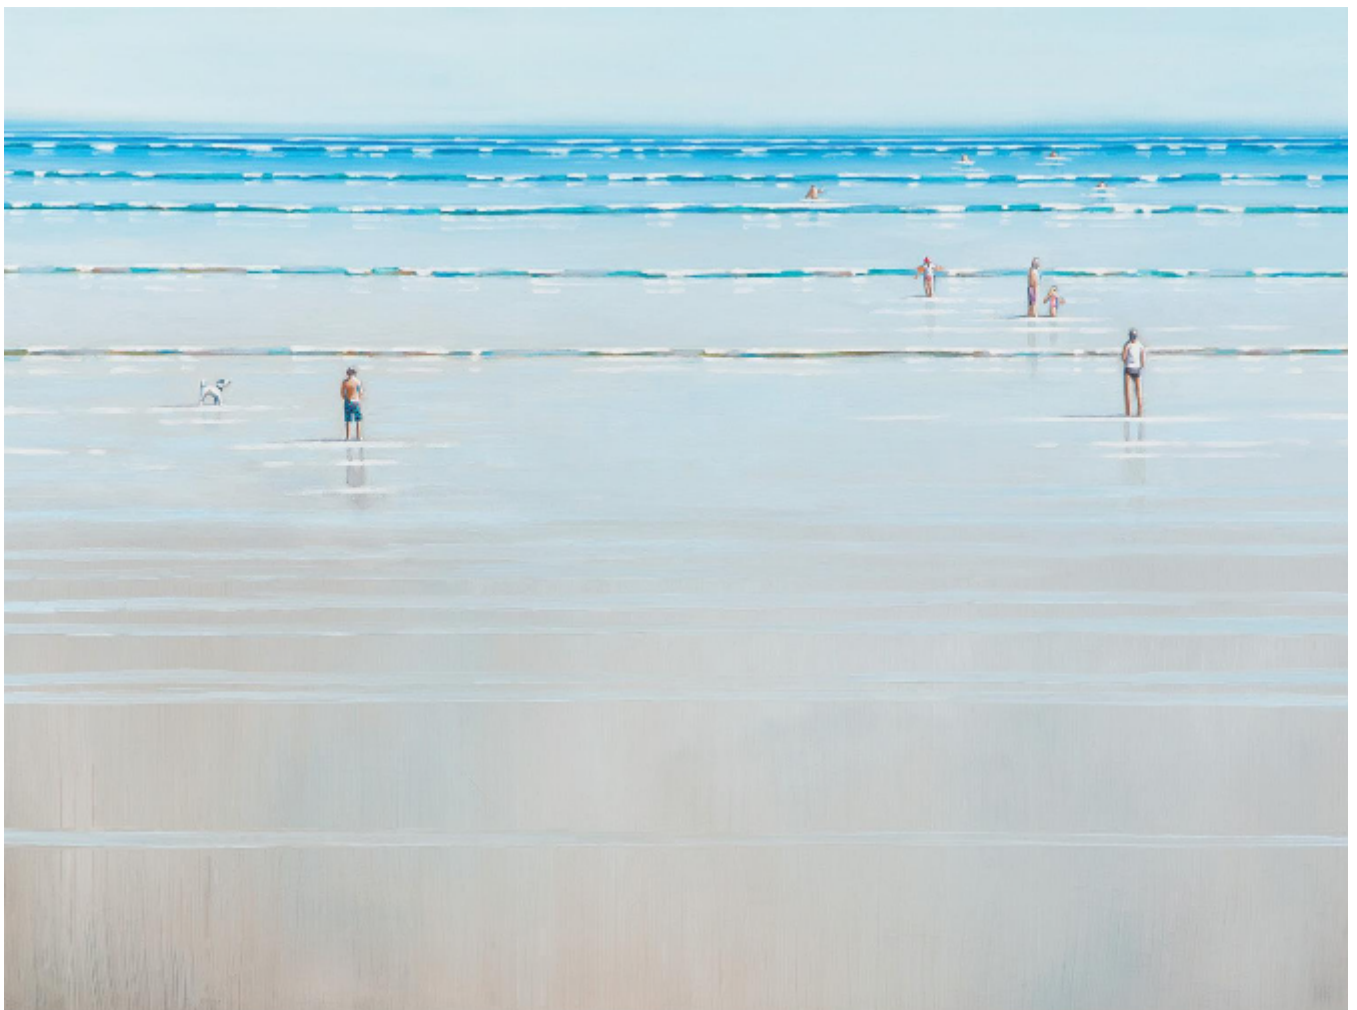

Blue Horizon No-2

Harriet Hue

Sold

REF: 2721

Framed Height: 80 cm (31.5")

Framed Width: 105 cm (41.3")

Description

Blue Horizon No-2