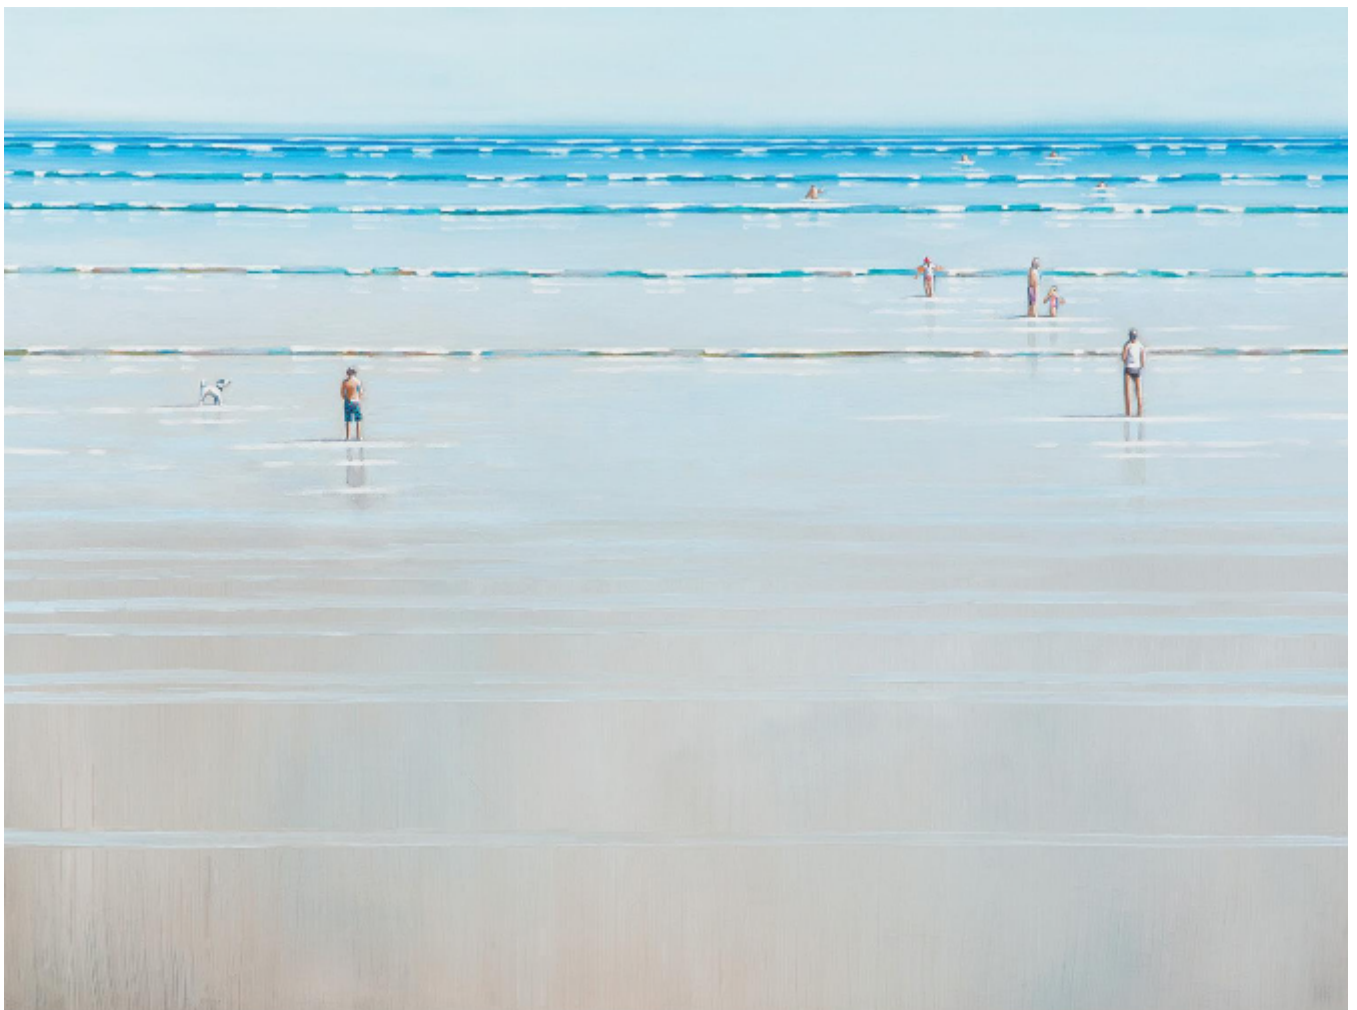

Blue Horizon No-2

Harriet Hue

Sold

REF: 2721

Framed Height: 80 cm (31.5")

Framed Width: 105 cm (41.3")

## Description

Blue Horizon No-2