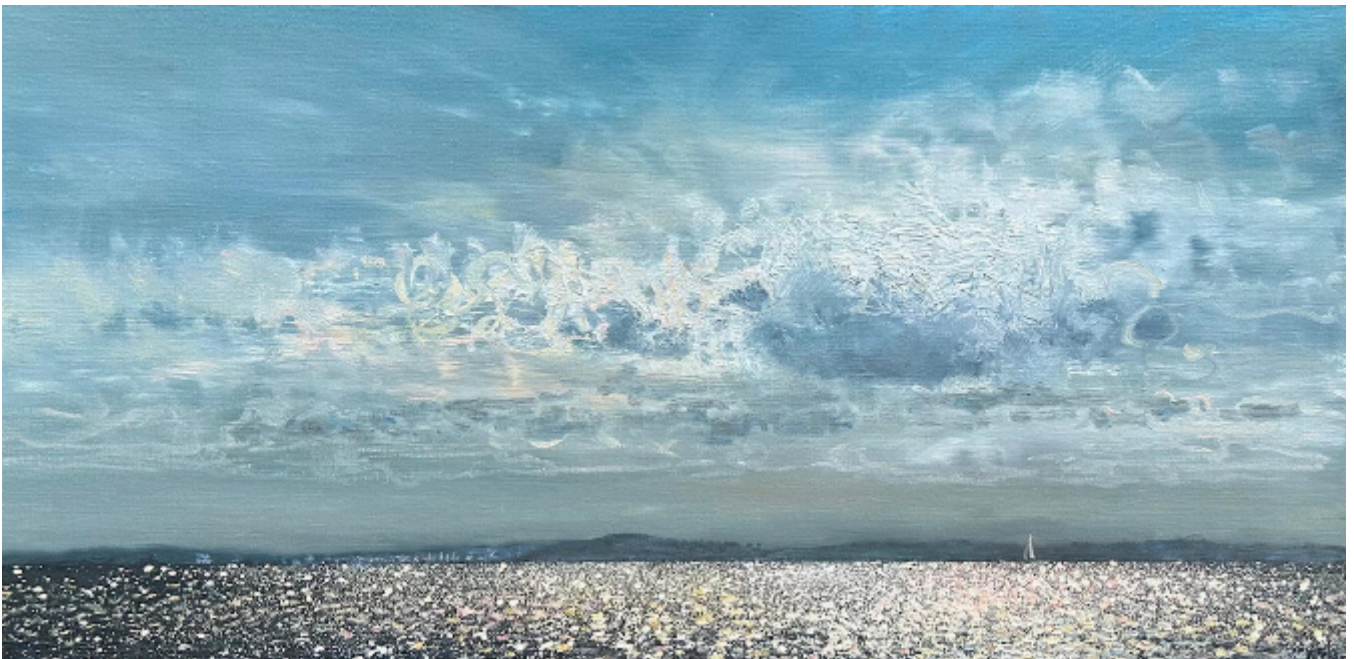

Down the Coast

Ken Zier

£ POA

REF: 3957

Height: 40 cm (15.7")

Width: 80 cm (31.5")

Description

Down the Coast