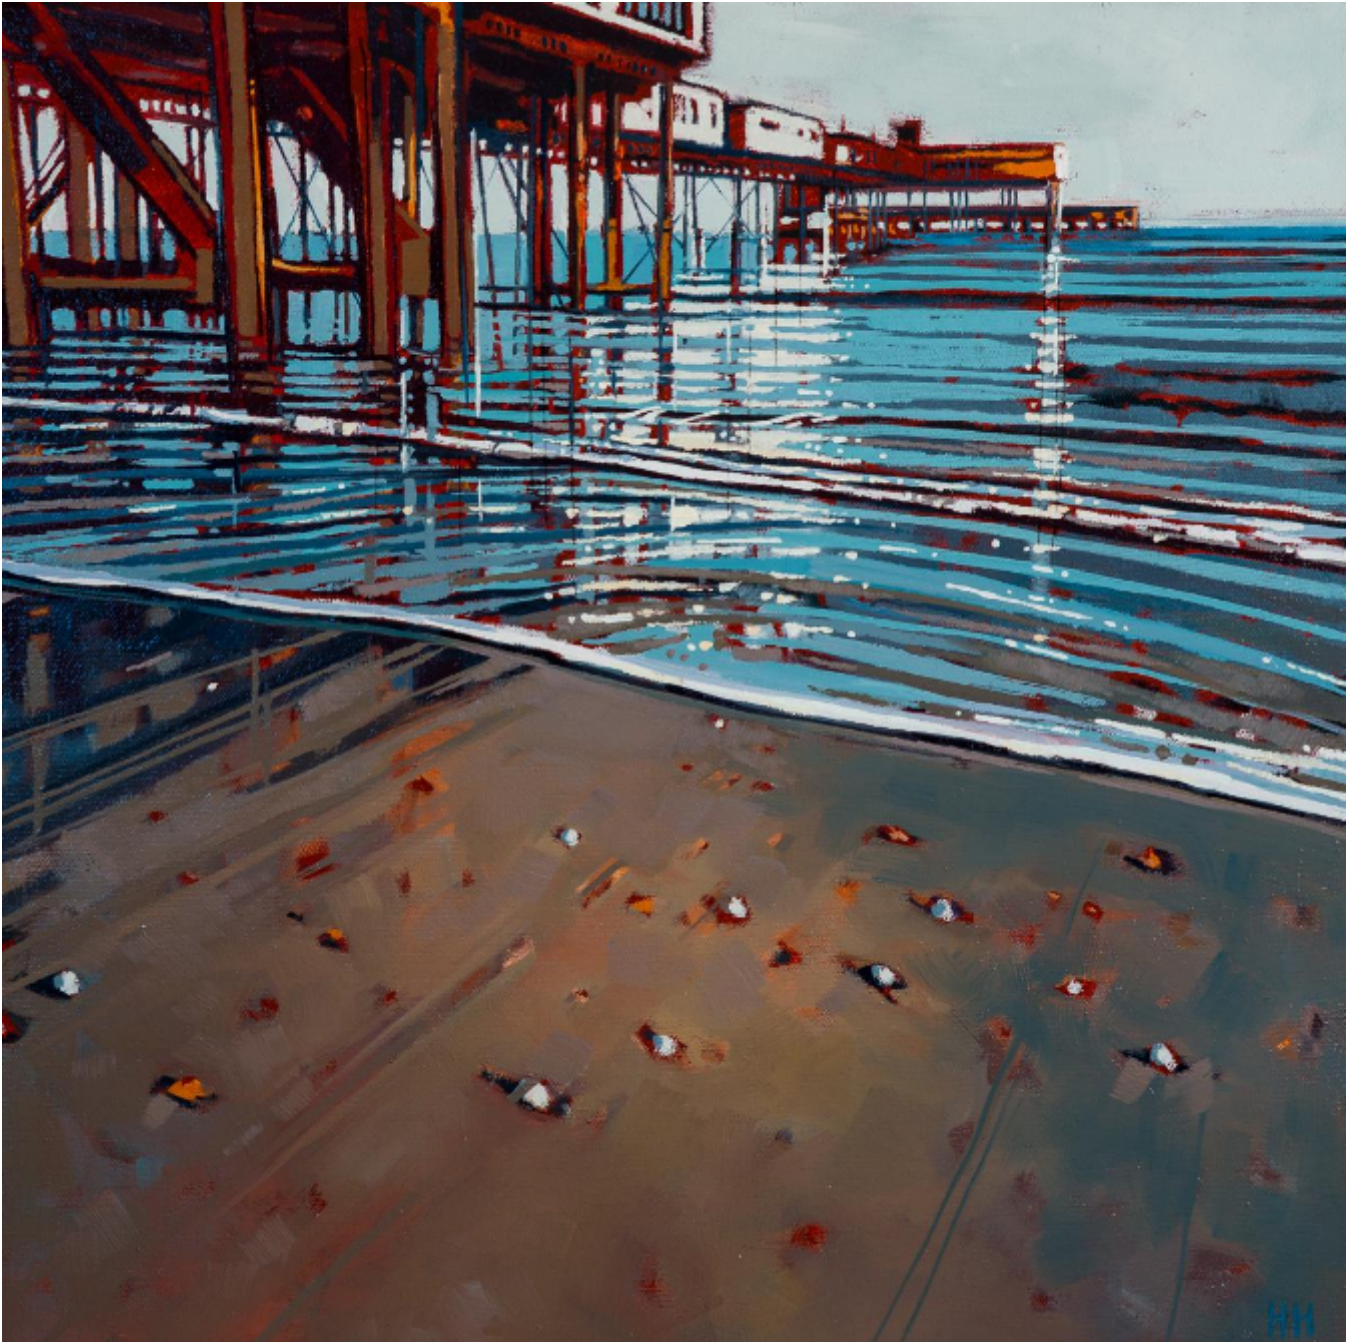

Evening Sandown Pier

Harriet Hue

Sold

REF: 2139

Framed Height: 40 cm (15.7")

Framed Width: 40 cm (15.7")

Description

Evening Sandow Pier