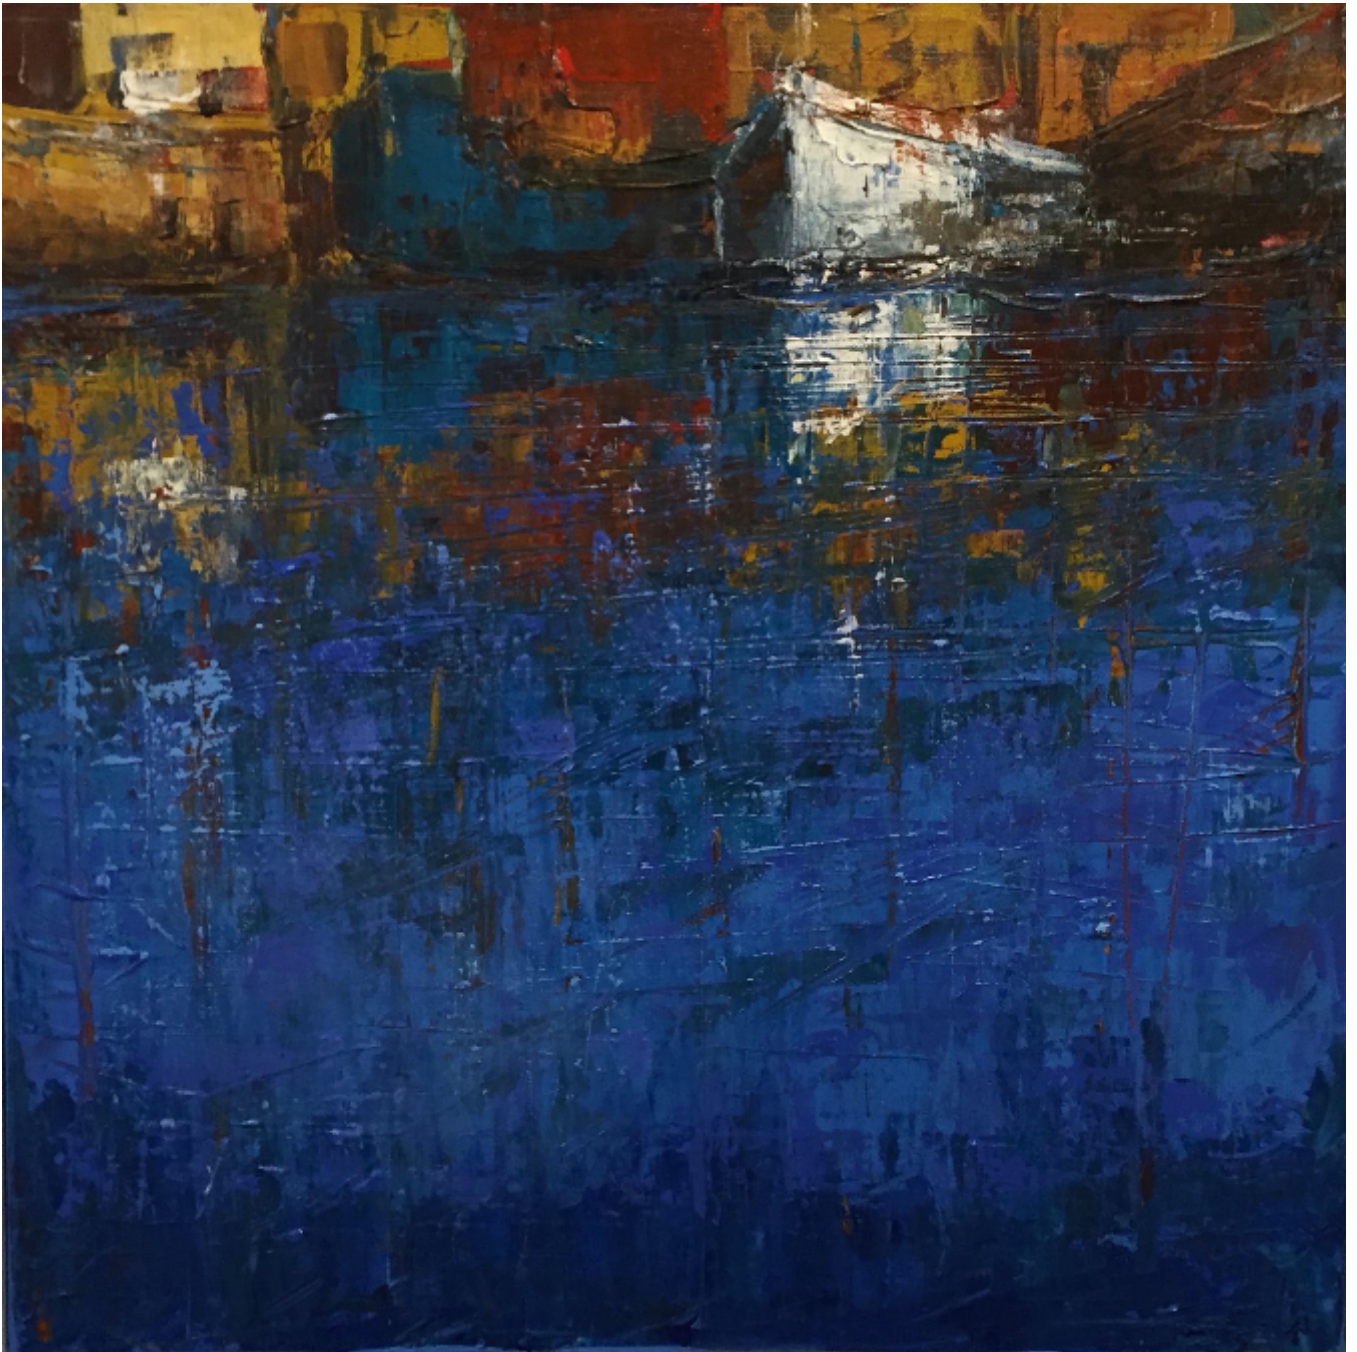

Harbour reflections 1

Jane Vaux

Sold

REF: 2129

Height: 54 cm (21.3")

Width: 54 cm (21.3")

Description

Harbour reflections