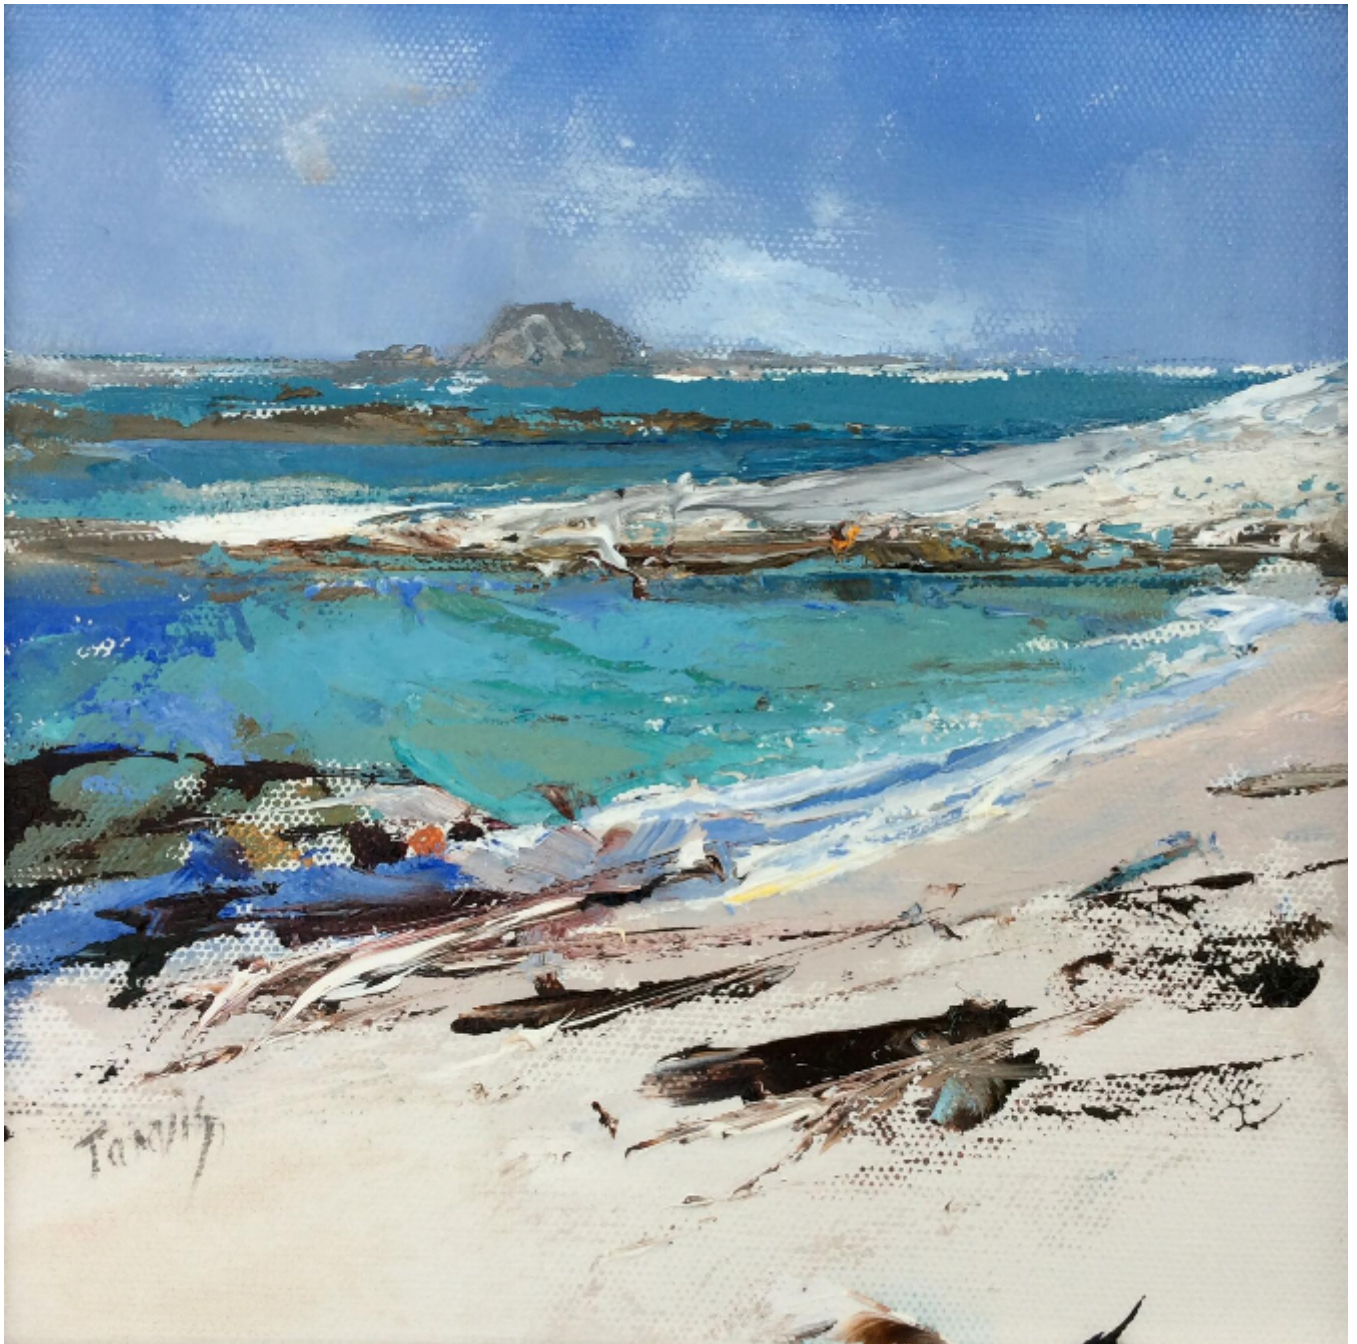

Island view from Gt Porth, Bryher

Kim Jarvis

Sold

REF: 3097

Framed Height: 30 cm (11.8")

Framed Width: 30 cm (11.8")

Description

Island view from Gt Porth, Bryher