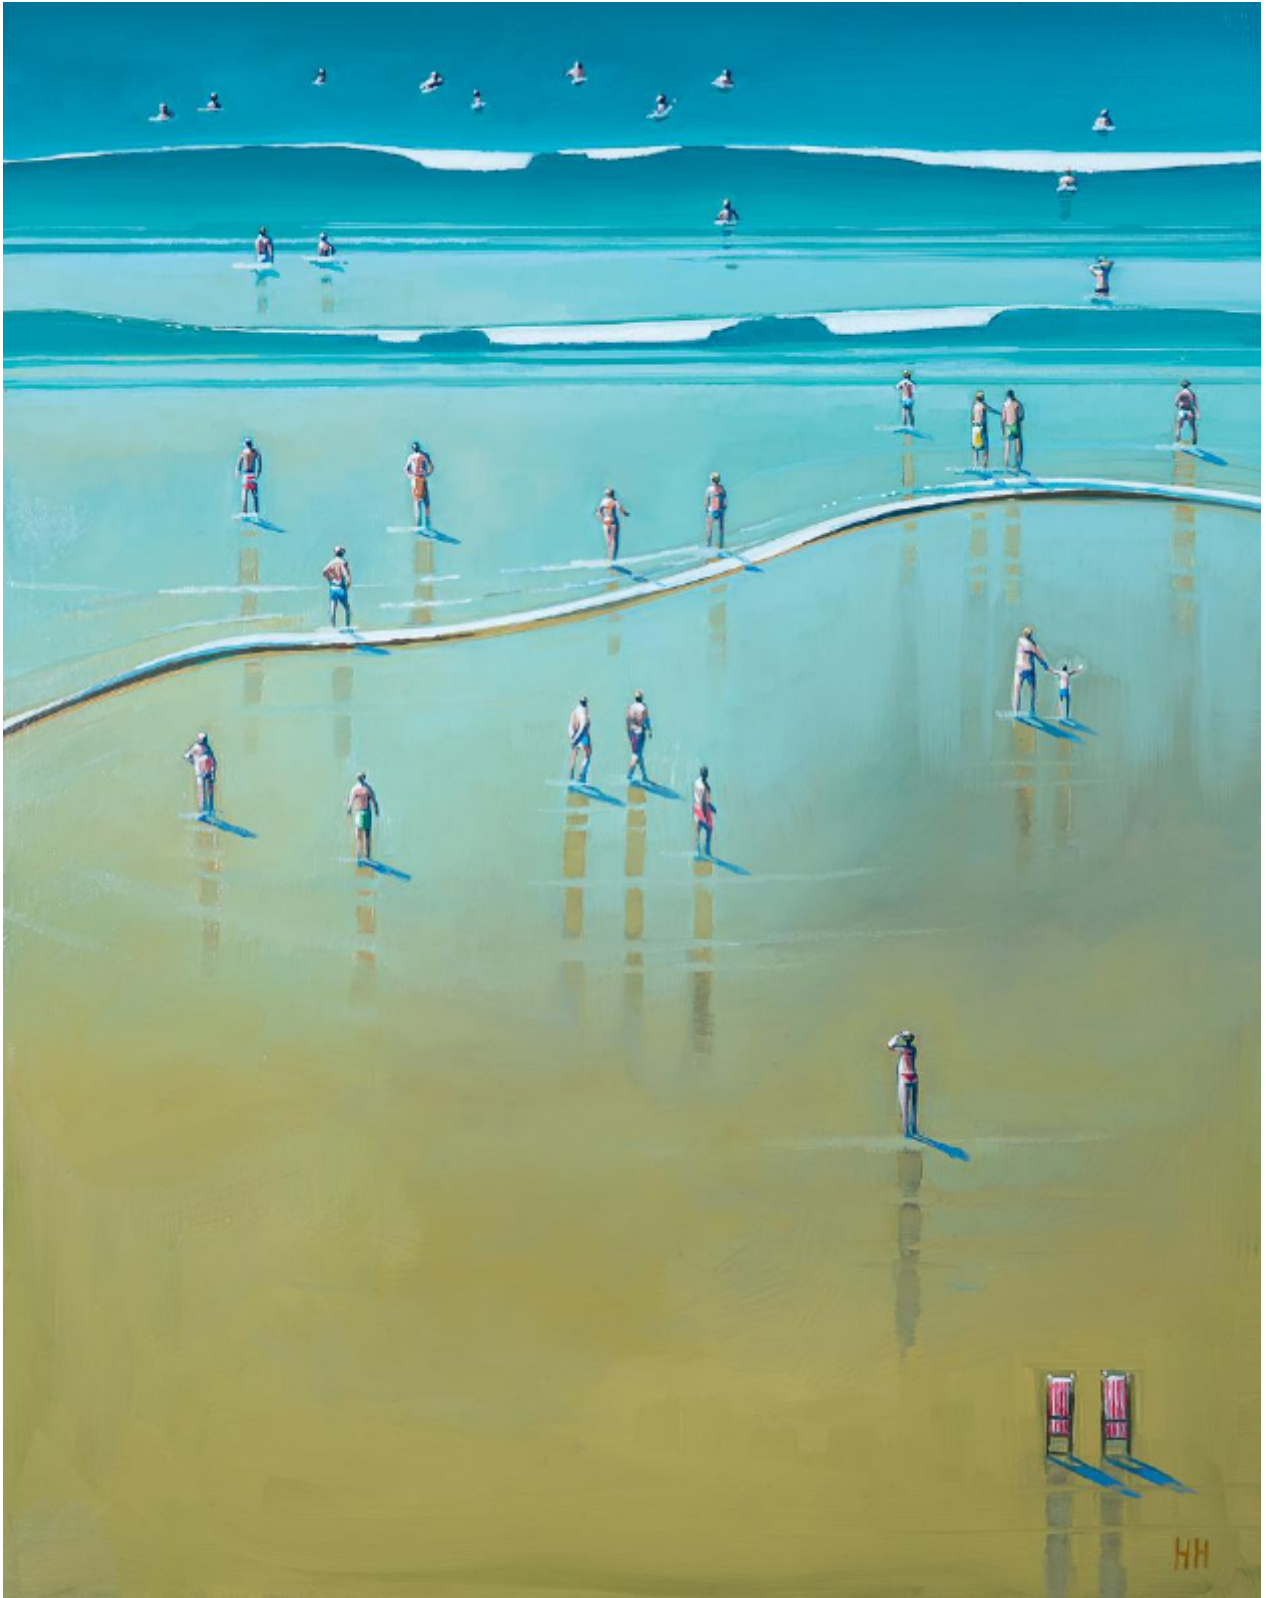

On the beach 2

Harriet Hue

Sold

REF: 2098

Framed Height: 56 cm (22")

Framed Width: 46 cm (18.1")

Description

On the beach 2