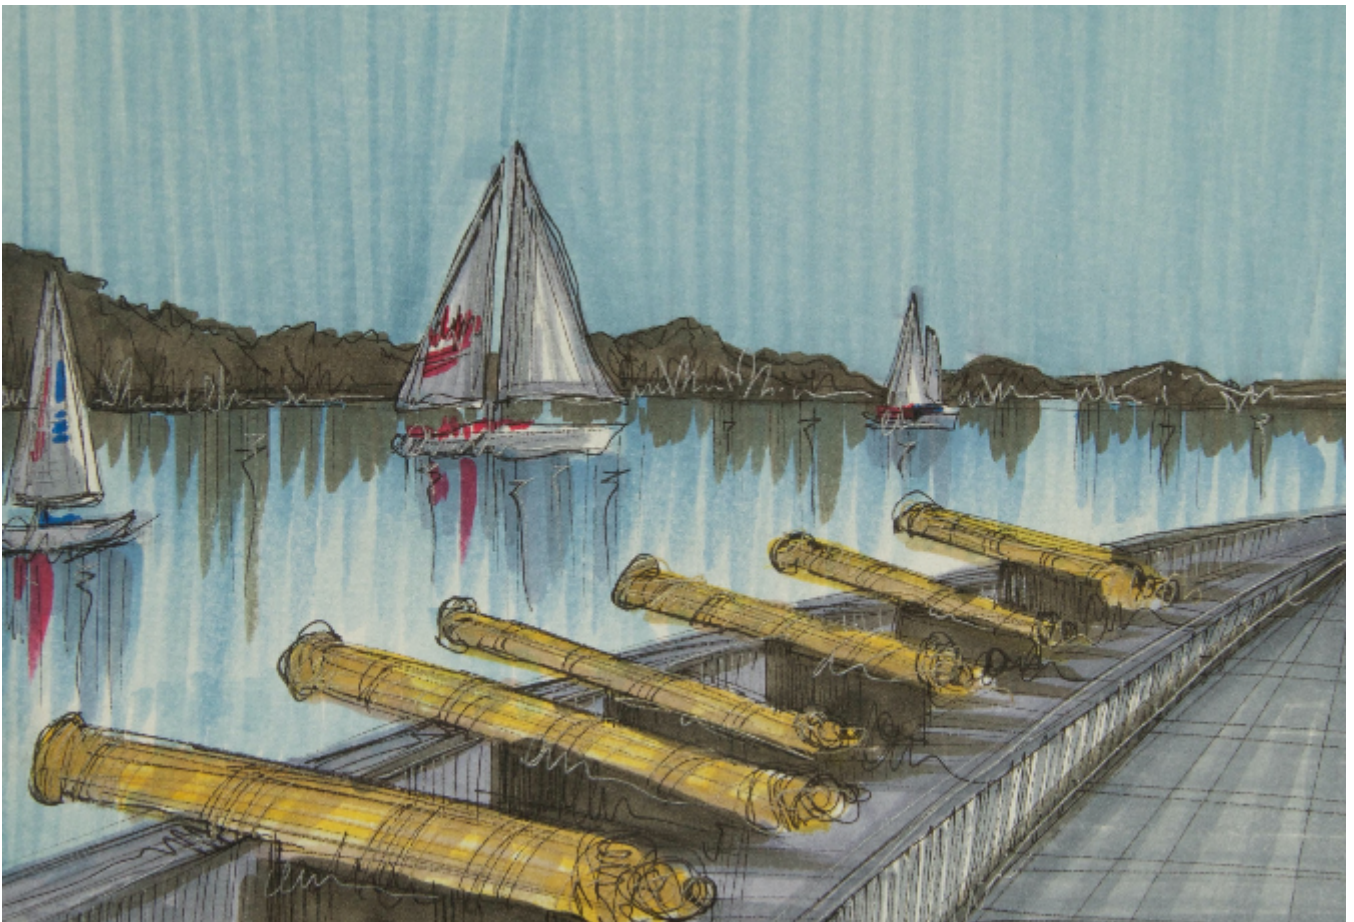

RYS Golden Cannons sketch

Edward Waite

Sold

REF: 1916

Height: 53 cm (20.9")

Width: 49 cm (19.3")

## Description

RYS Golden Cannons sketch