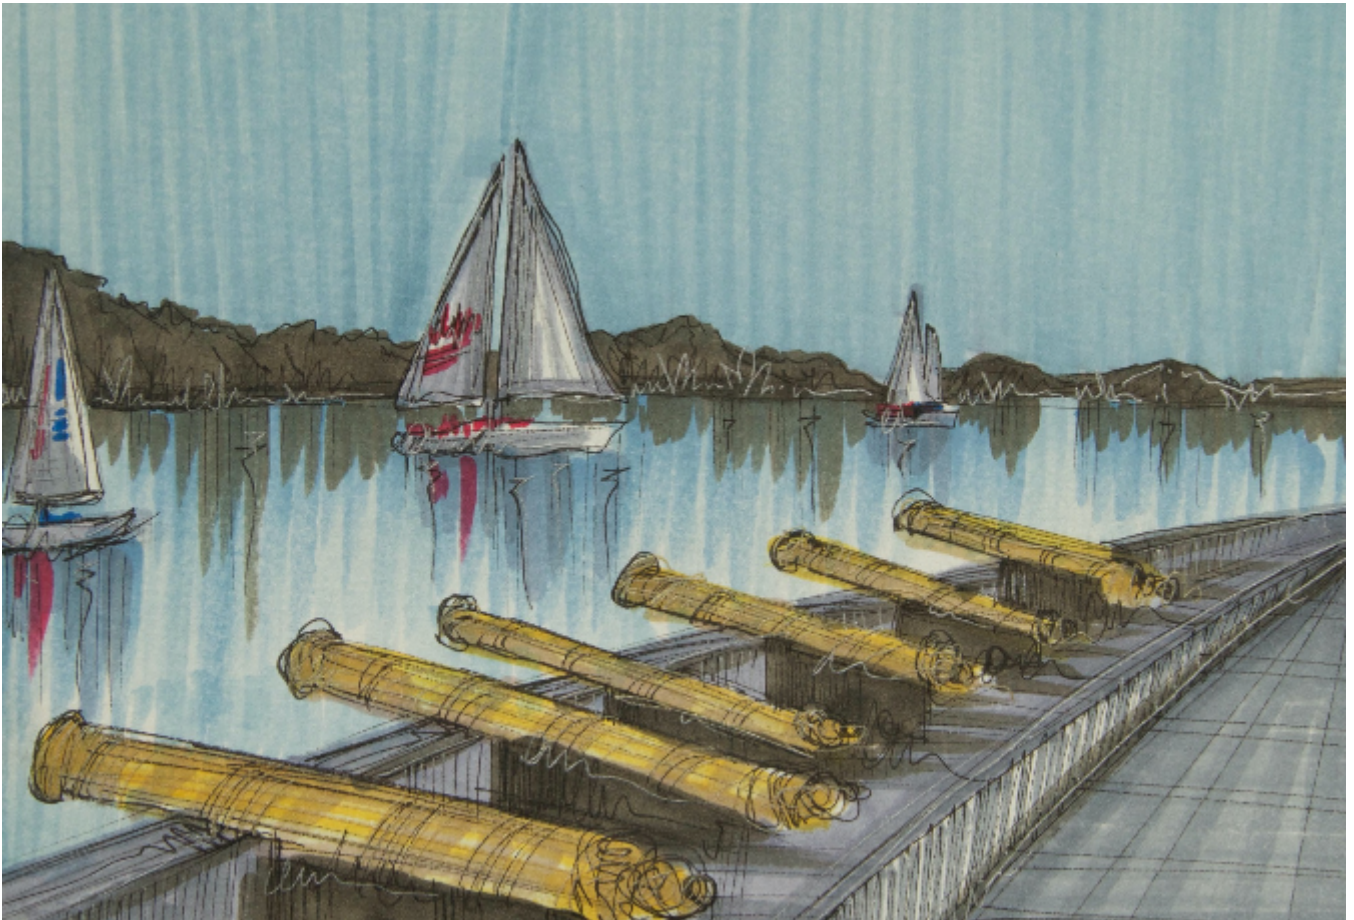

RYS Golden Cannons sketch

Edward Waite

Sold

REF: 1916

Height: 53 cm (20.9")

Width: 49 cm (19.3")

## Description

RYS Golden Cannons sketch