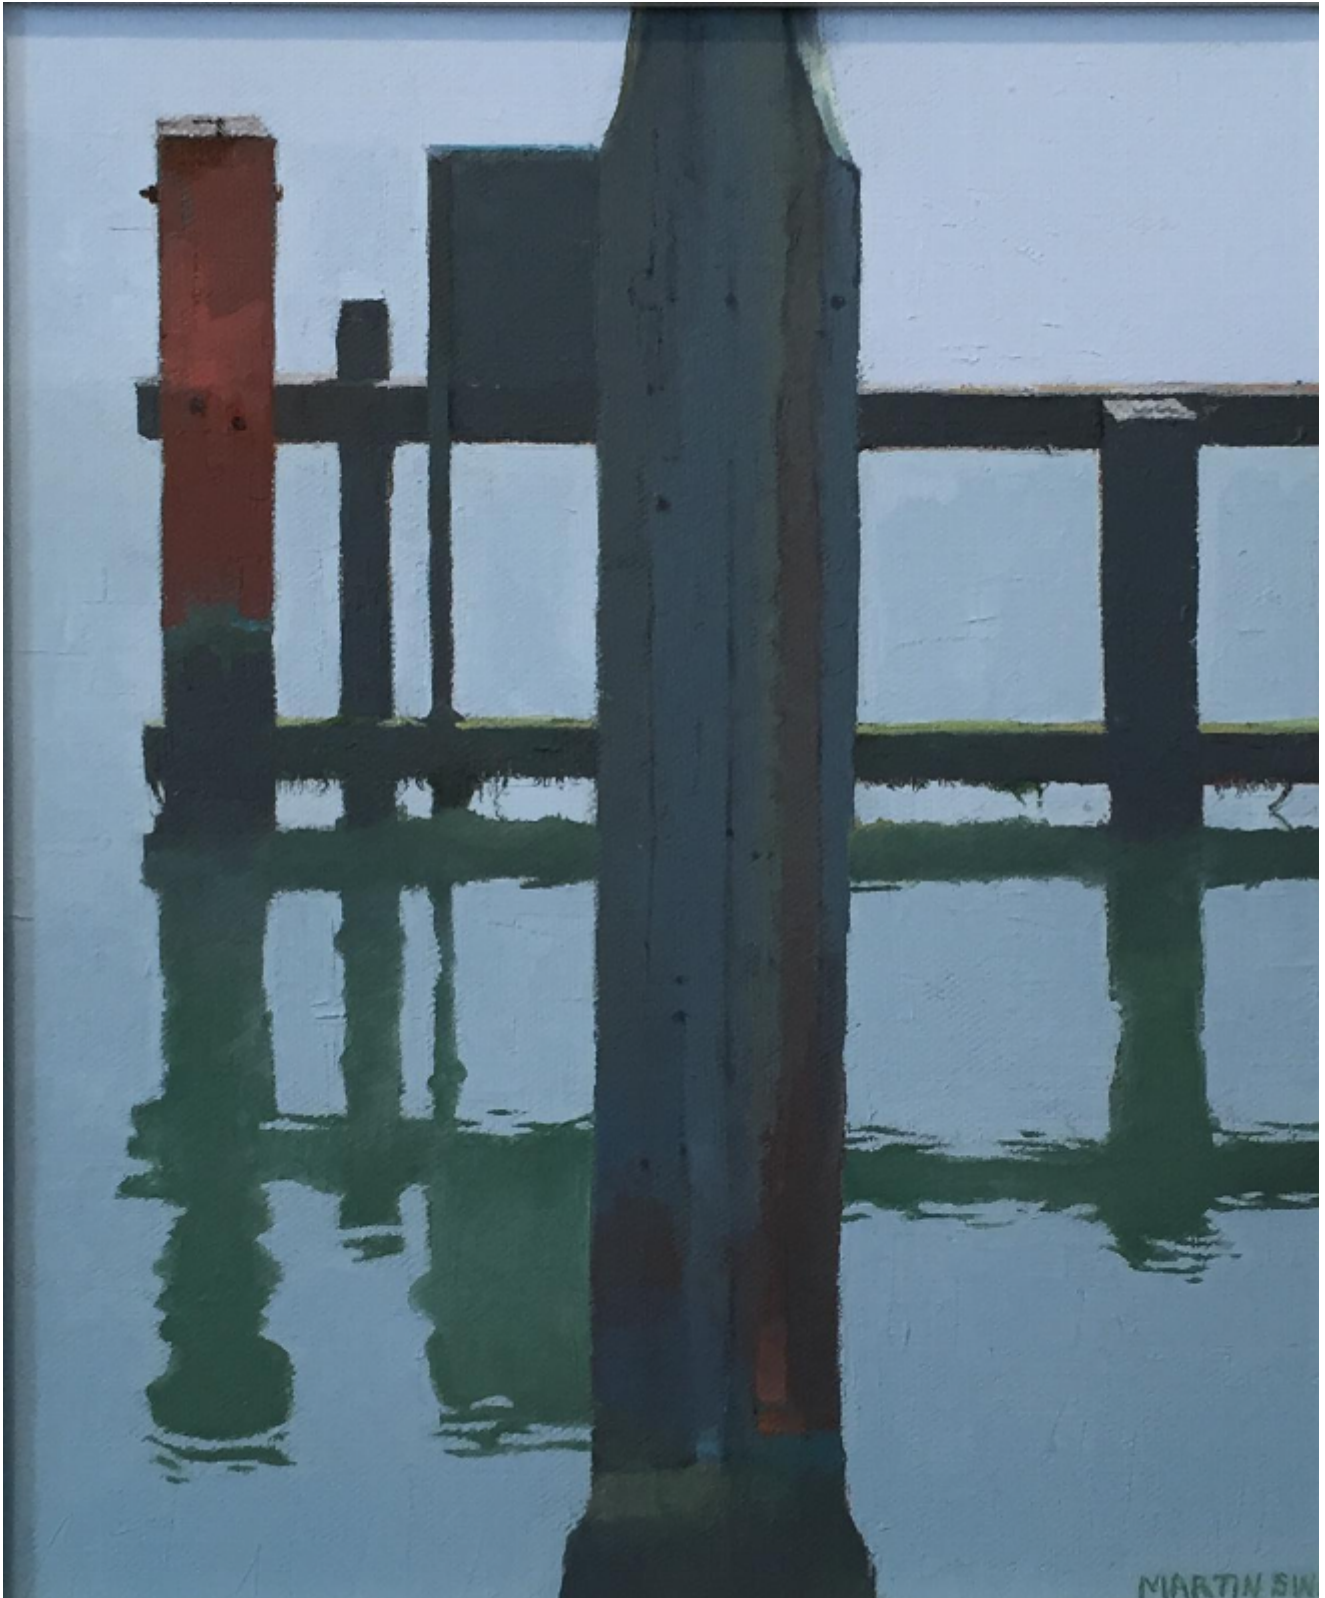

The red post

Martin Swan RSMA

Sold

REF: 1894

Framed Height: 44 cm (17.3")

Framed Width: 37 cm (14.6")

## Description

The red post