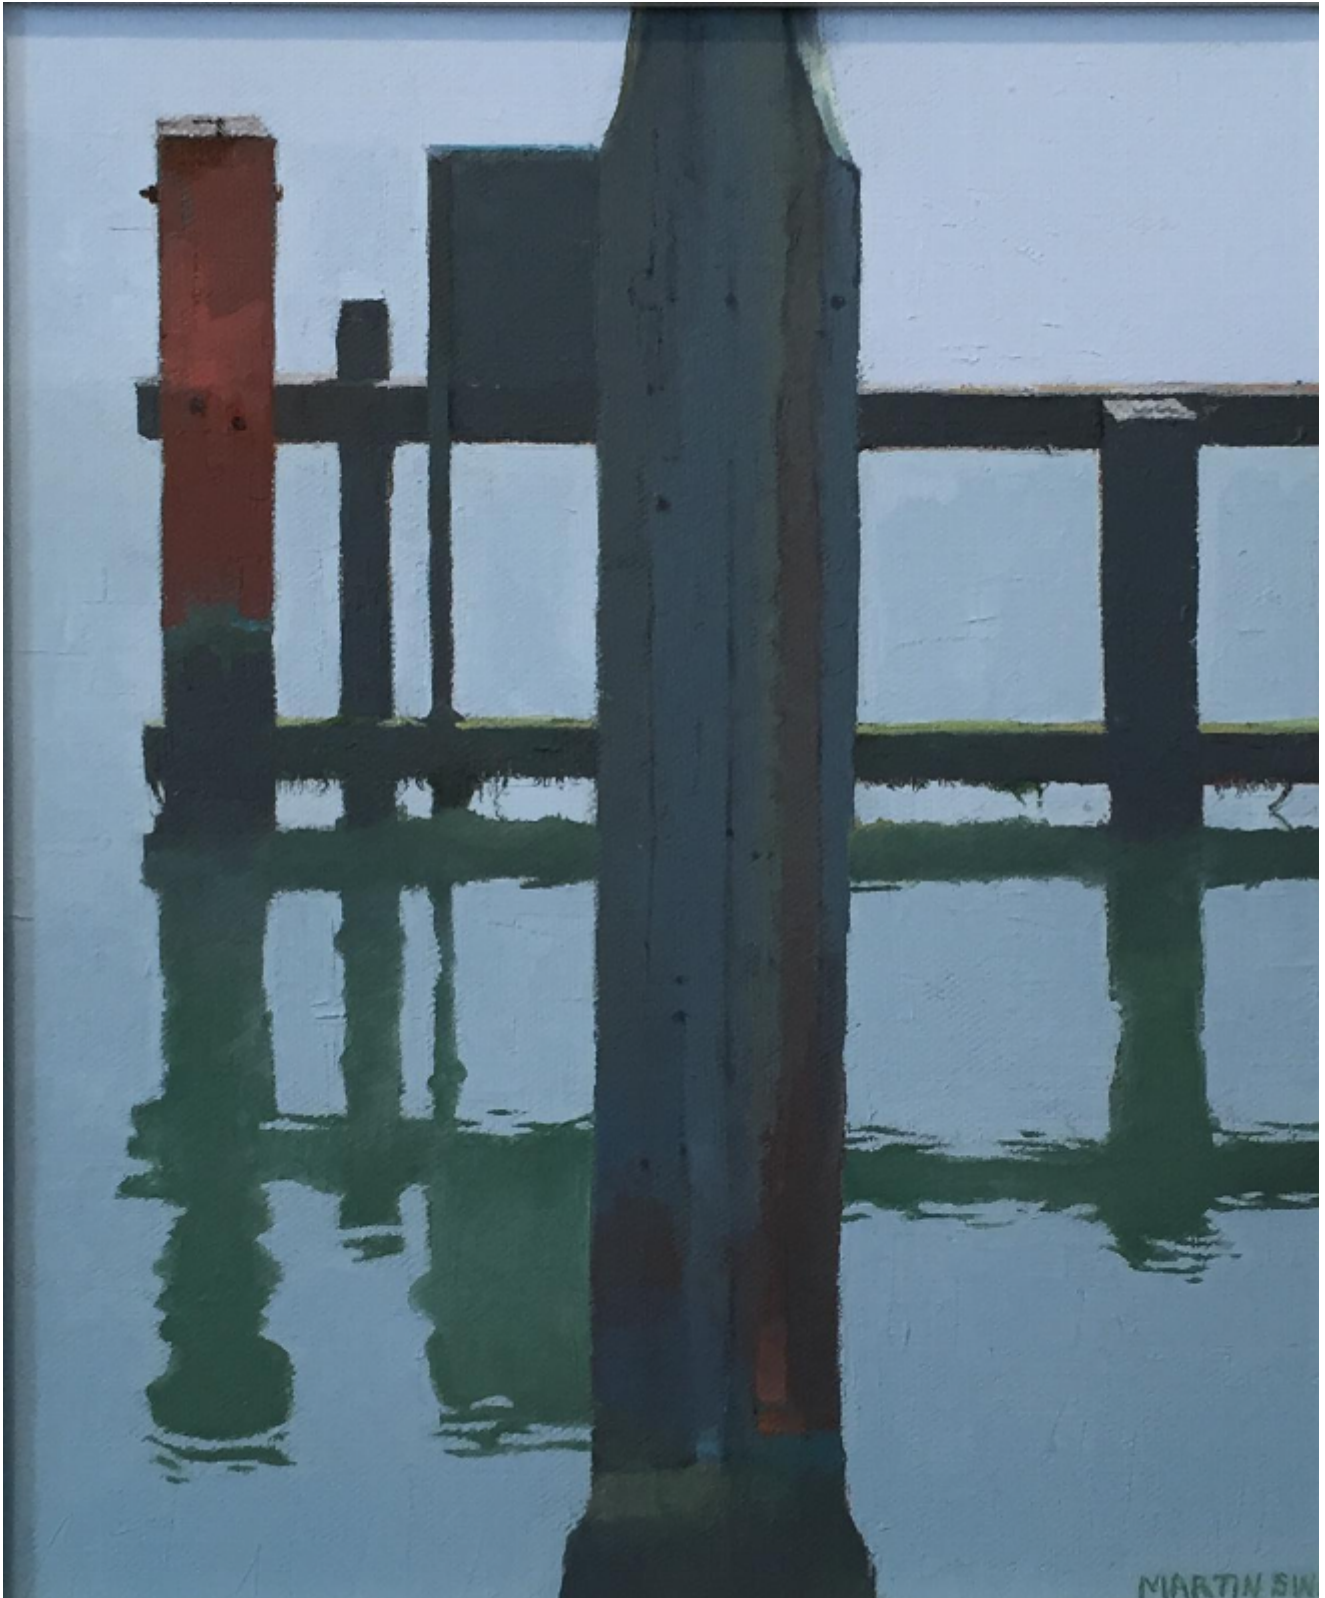

The red post

Martin Swan RSMA

Sold

REF: 1894

Framed Height: 44 cm (17.3")

Framed Width: 37 cm (14.6")

Description

The red post