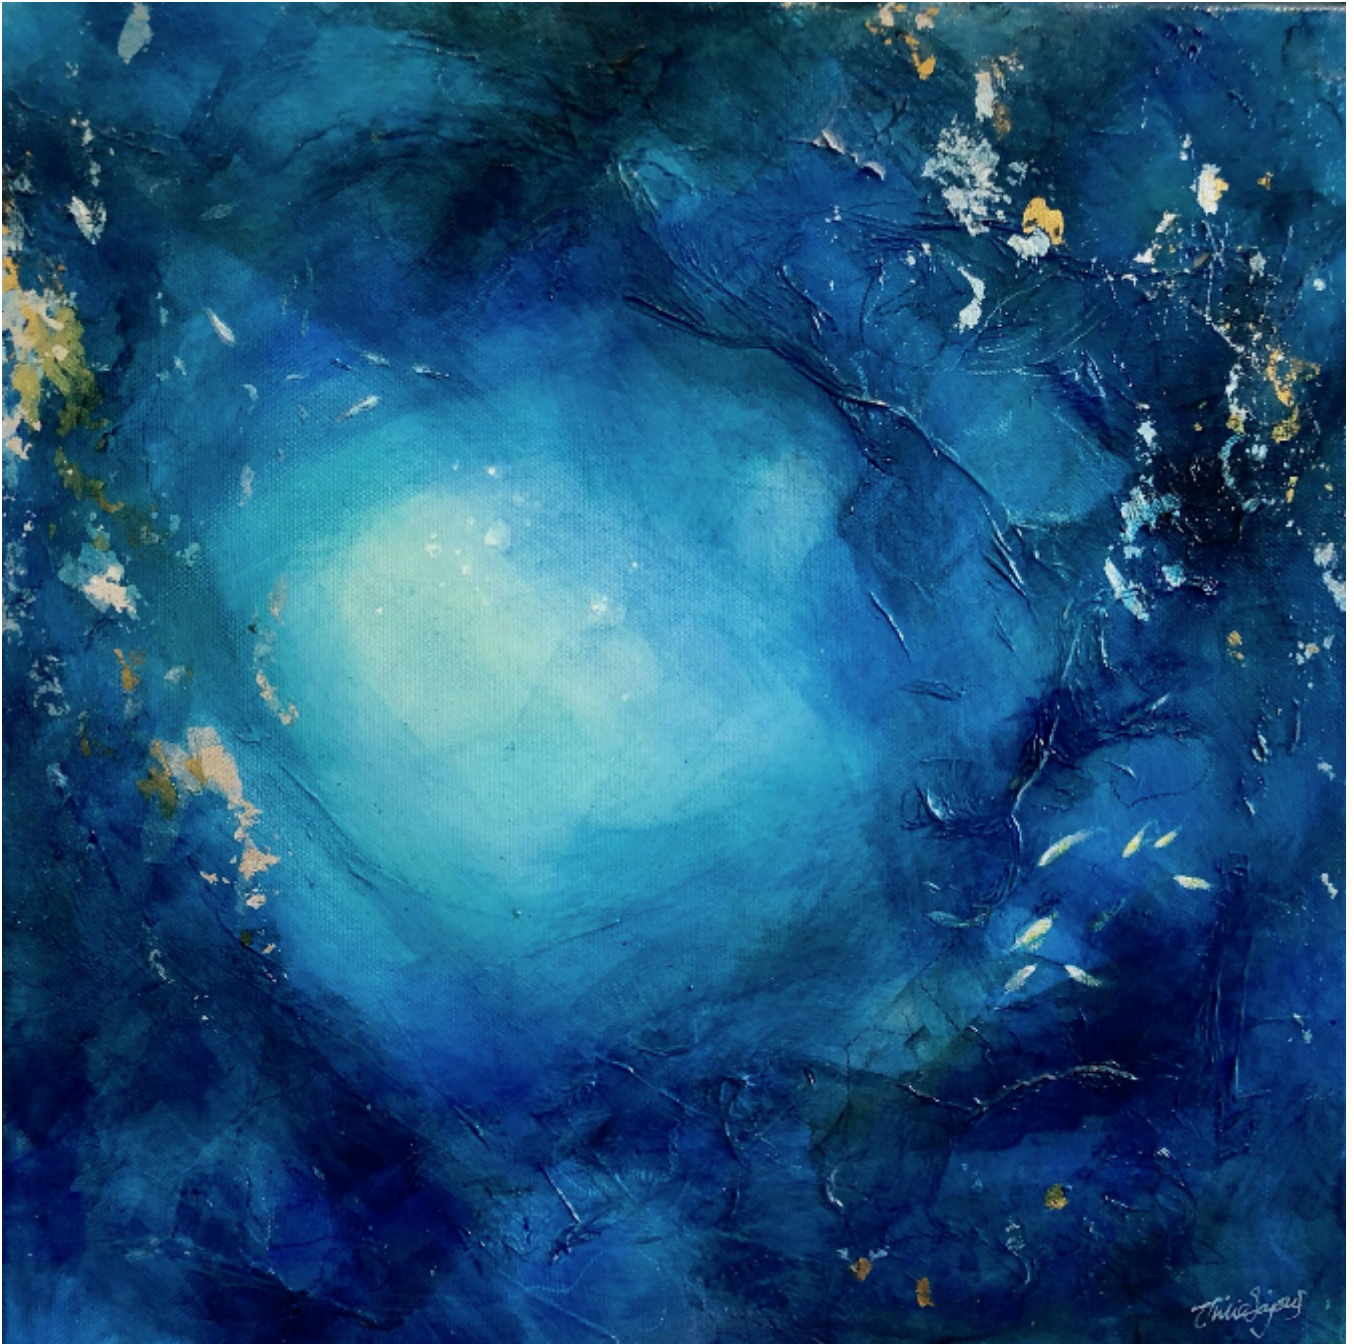

# KENDALLS FINE ART

## Upward Drift, Blue

Julie Sajous

Sold

REF: 2922

Framed Height: 45 cm (17.7")

Framed Width: 45 cm (17.7")

## Description

Upward Drift, Blue