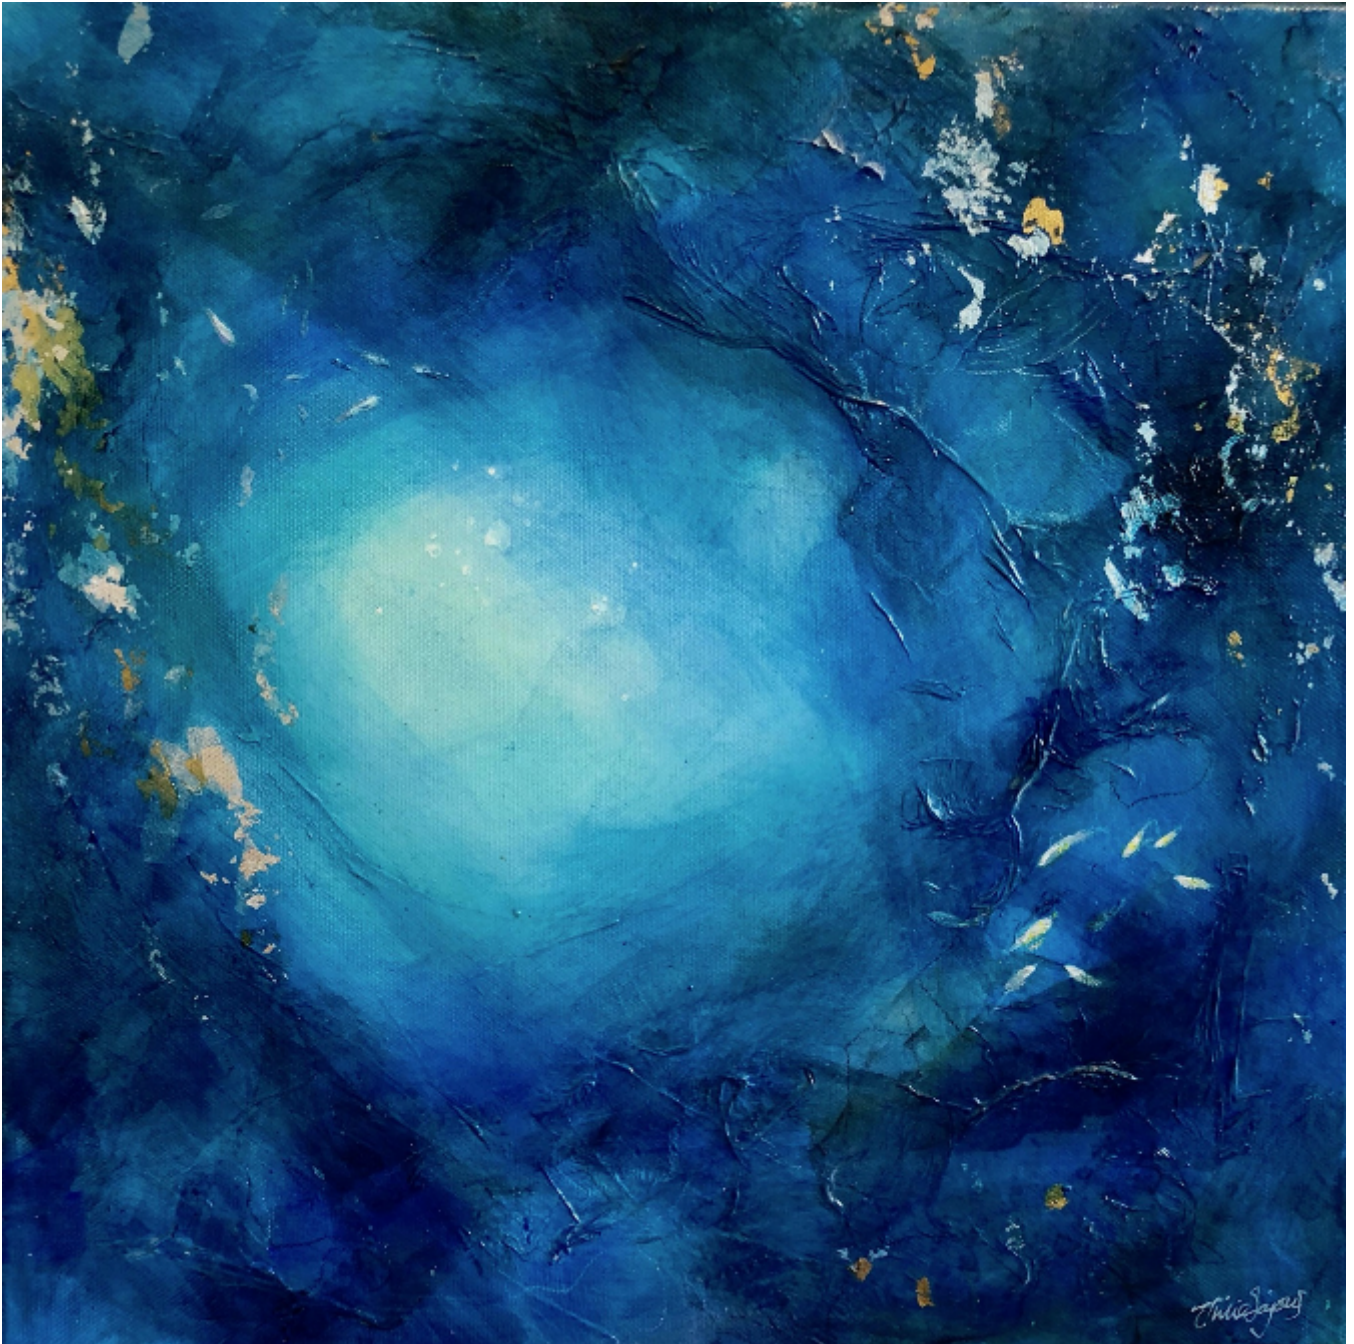

KENDALLS FINE ART

Upward Drift, Blue
Julie Sajous

Sold

REF: 2922

Framed Height: 45 cm (17.7")

Framed Width: 45 cm (17.7")

Description

Upward Drift, Blue