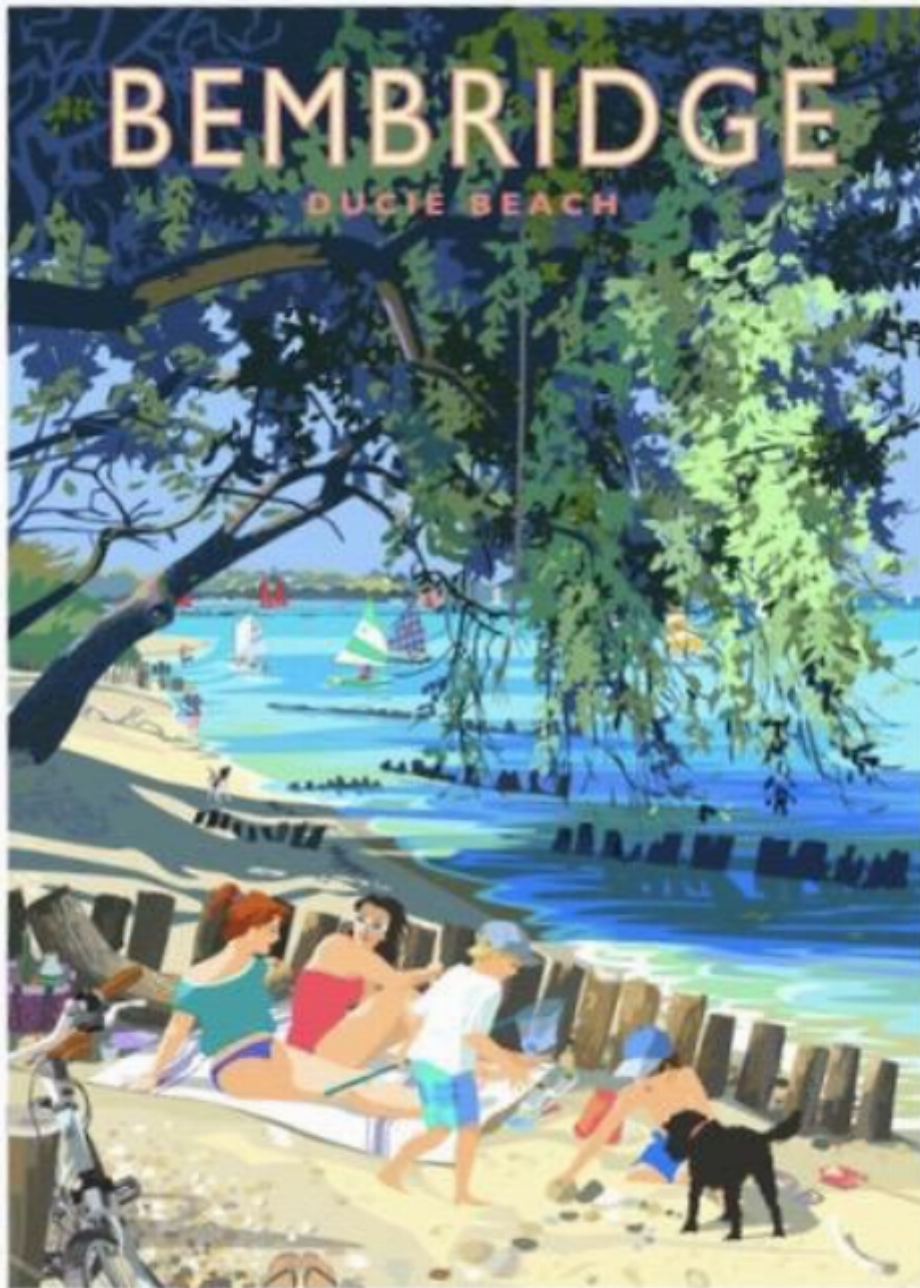

# KENDALLS FINE ART

Bembridge Ducie Beach - large framed  
Sue Stitt

Sold

REF: 2875

Framed Height: 75 cm (29.5")

Framed Width: 57 cm (22.4")

## Description

Bembridge Ducie Beach - large framed