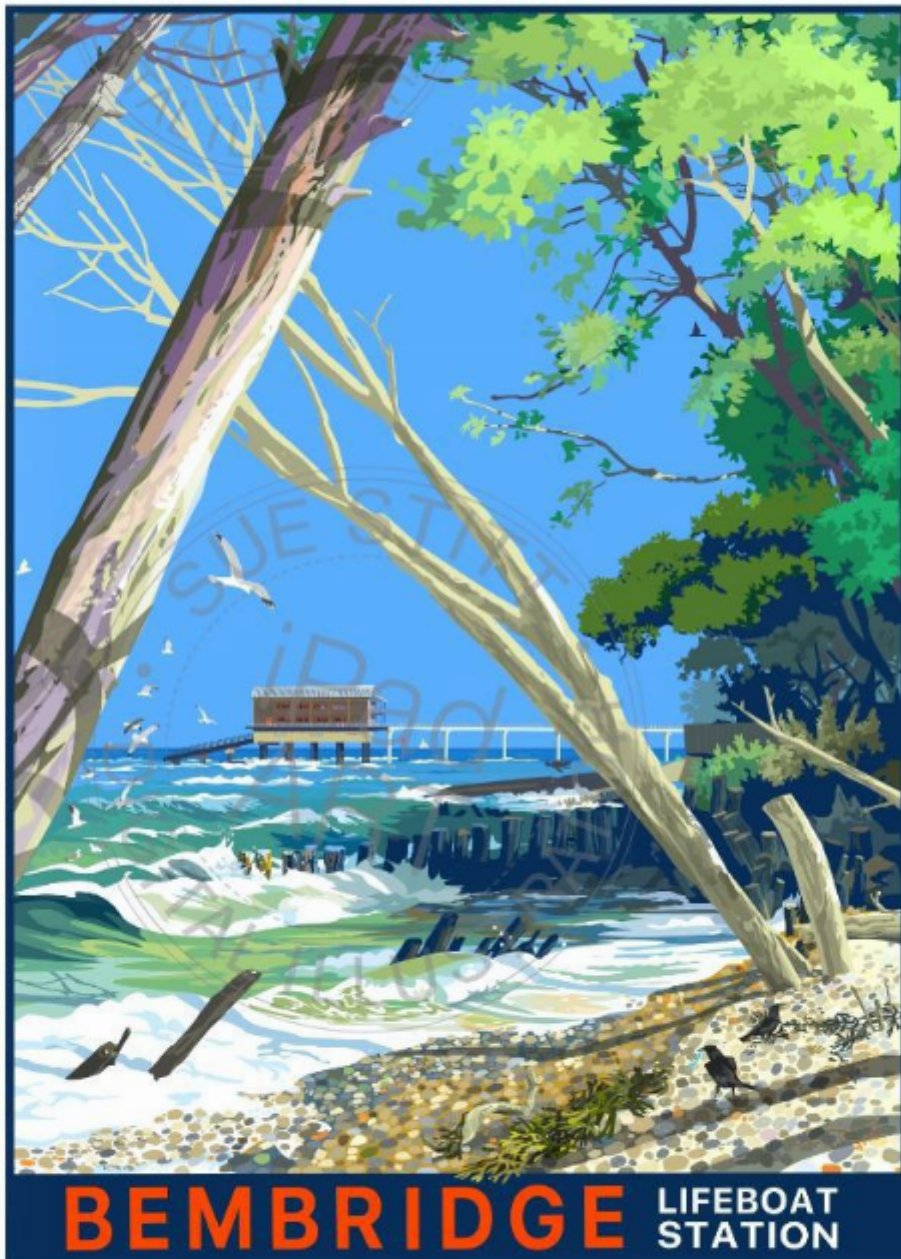

KENDALLS FINE ART

Bembridge Lifeboat Station - large framed  
Sue Stitt

Sold

REF: 3186

Framed Height: 75 cm (29.5")

Framed Width: 57 cm (22.4")

## Description

Bembridge Lifeboat Station - large framed