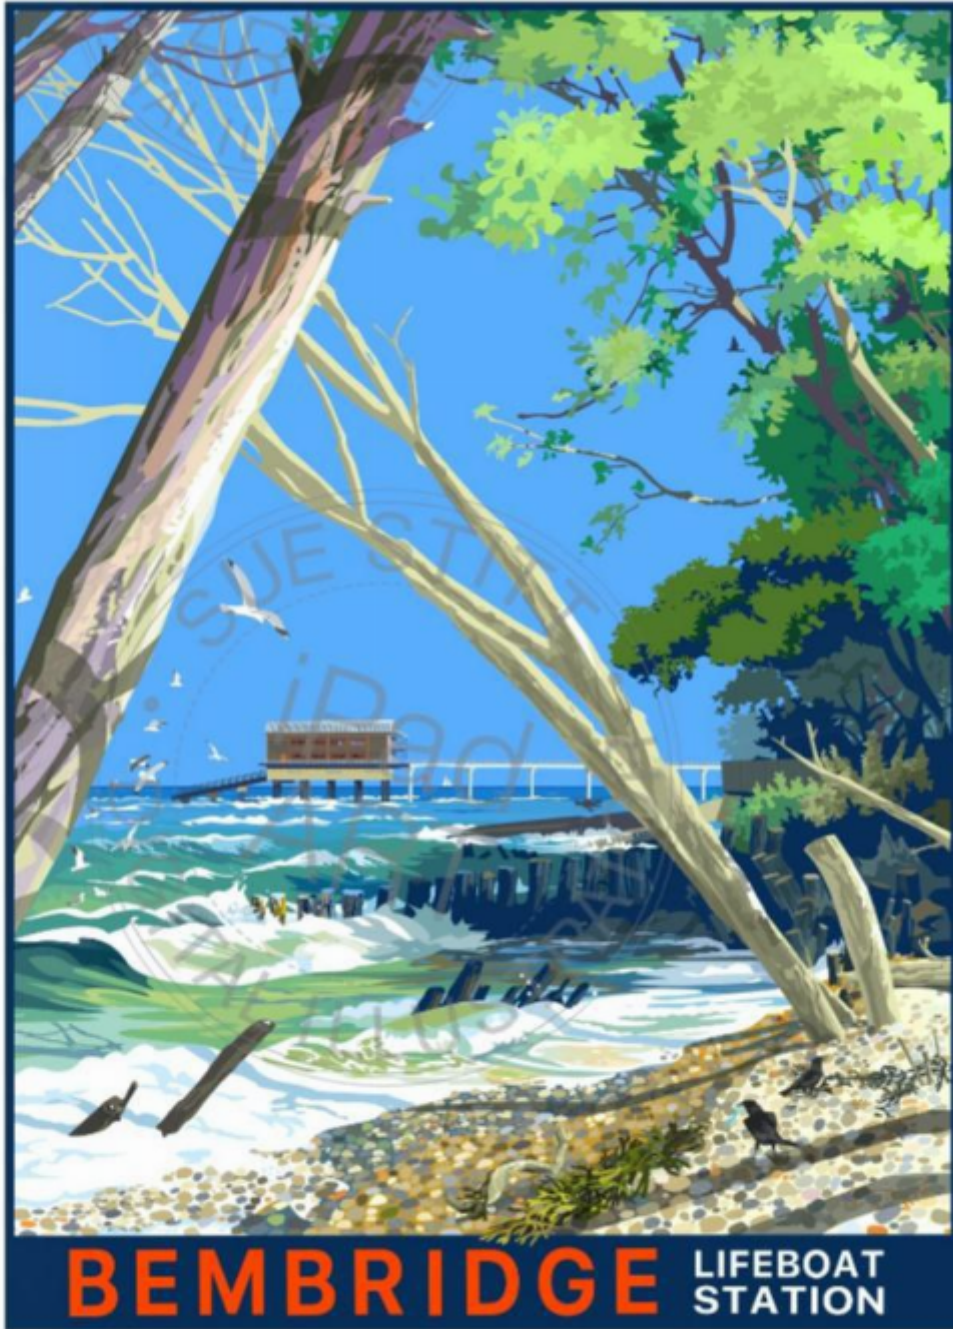

KENDALLS FINE ART

Bembridge Lifeboat Station - large unframed
Sue Stitt

Sold

REF: 3188

Height: 72 cm (28.3")

Width: 54 cm (21.3")

Description

Bembridge Lifeboat Station - large unframed