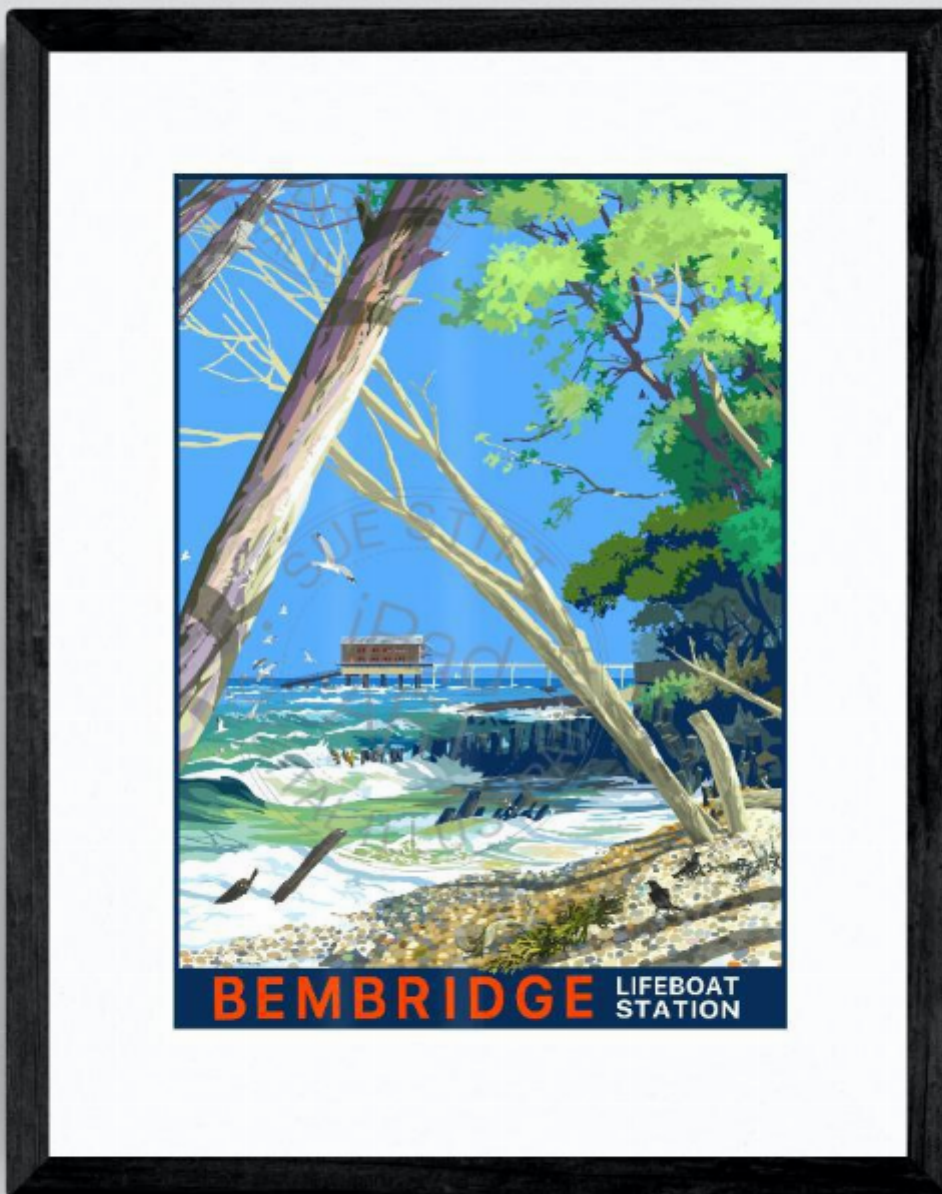

KENDALLS FINE ART

Bembridge Lifeboat Station - small framed

Sue Stitt

Sold

REF: 3187

Framed Height: 54 cm (21.3")

Framed Width: 44 cm (17.3")

Description

Bembridge Lifeboat Station - small framed