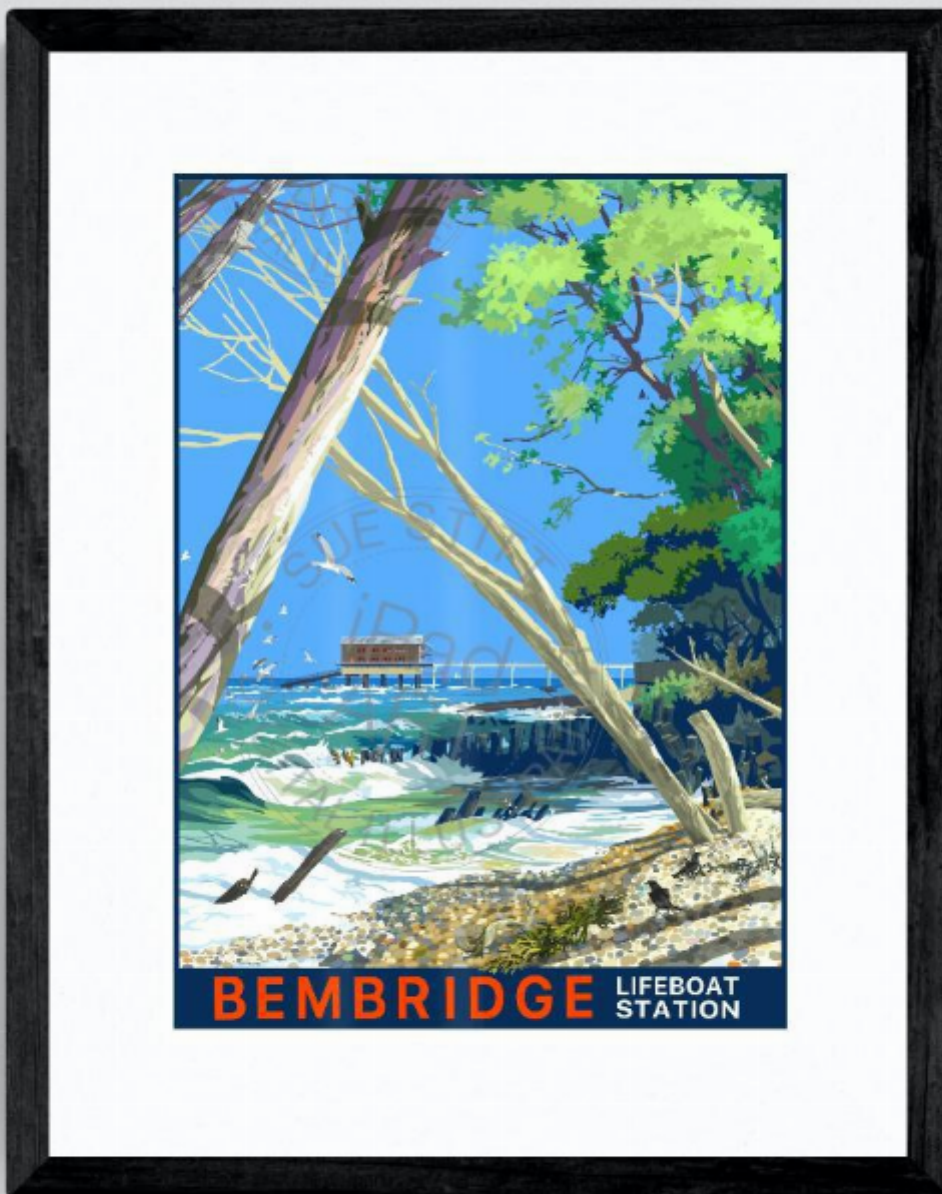

Bembridge Lifeboat Station - small framed  
Sue Stitt

Sold

REF: 3187

Framed Height: 54 cm (21.3")

Framed Width: 44 cm (17.3")

## Description

Bembridge Lifeboat Station - small framed