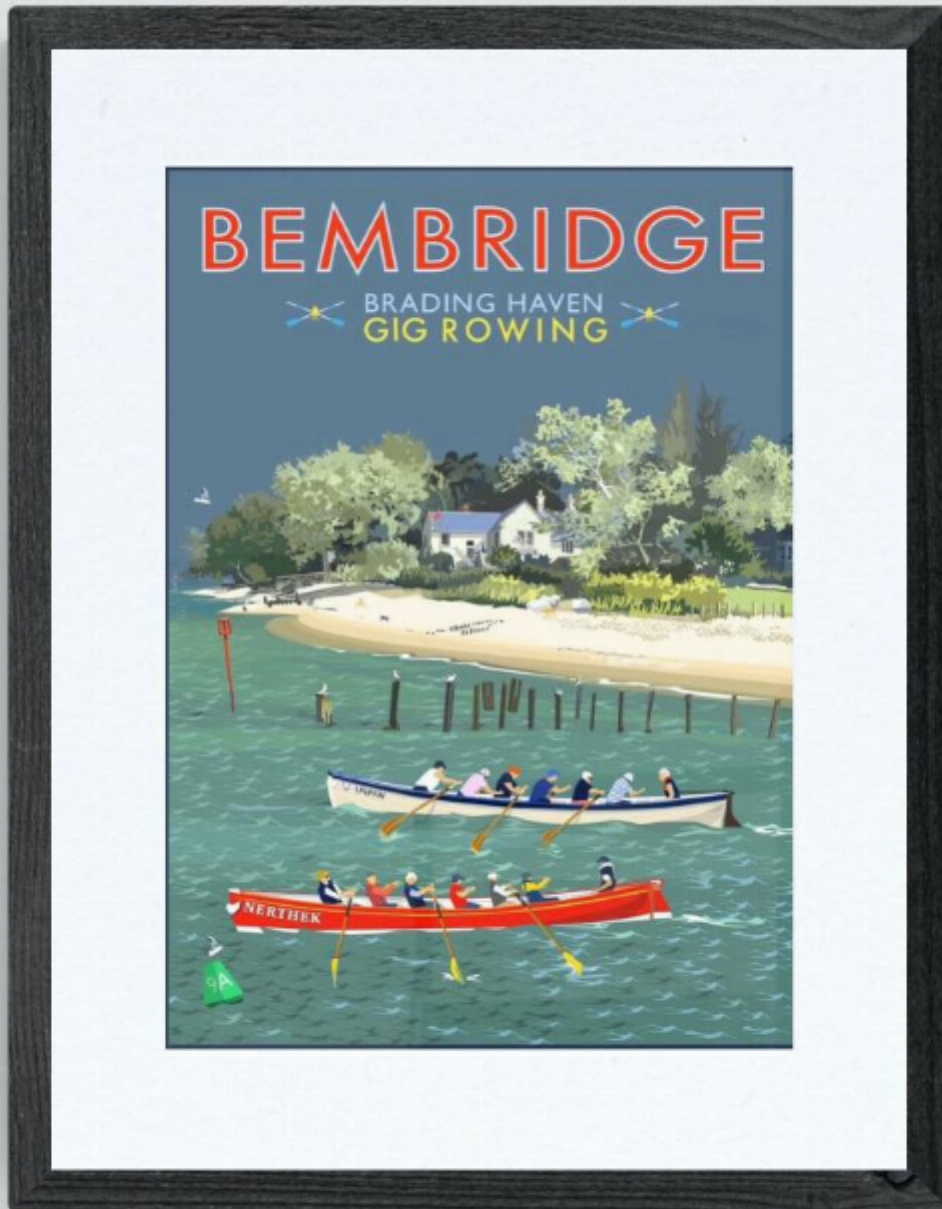

Brading Haven Gig Rowing - small framed
Sue Stitt

£170

REF: 3973

Framed Height: 54 cm (21.3")

Framed Width: 40 cm (15.7")

Description

The beautiful classic wooden Gig Nerthek and the GRP Puffin are regularly seen out for rows from Brading Haven Yacht Club in Bembridge.

Sue has been fortunate to join them (as a rookie rower) and appreciate what special boats these are.

Signed, Limited edition of 350