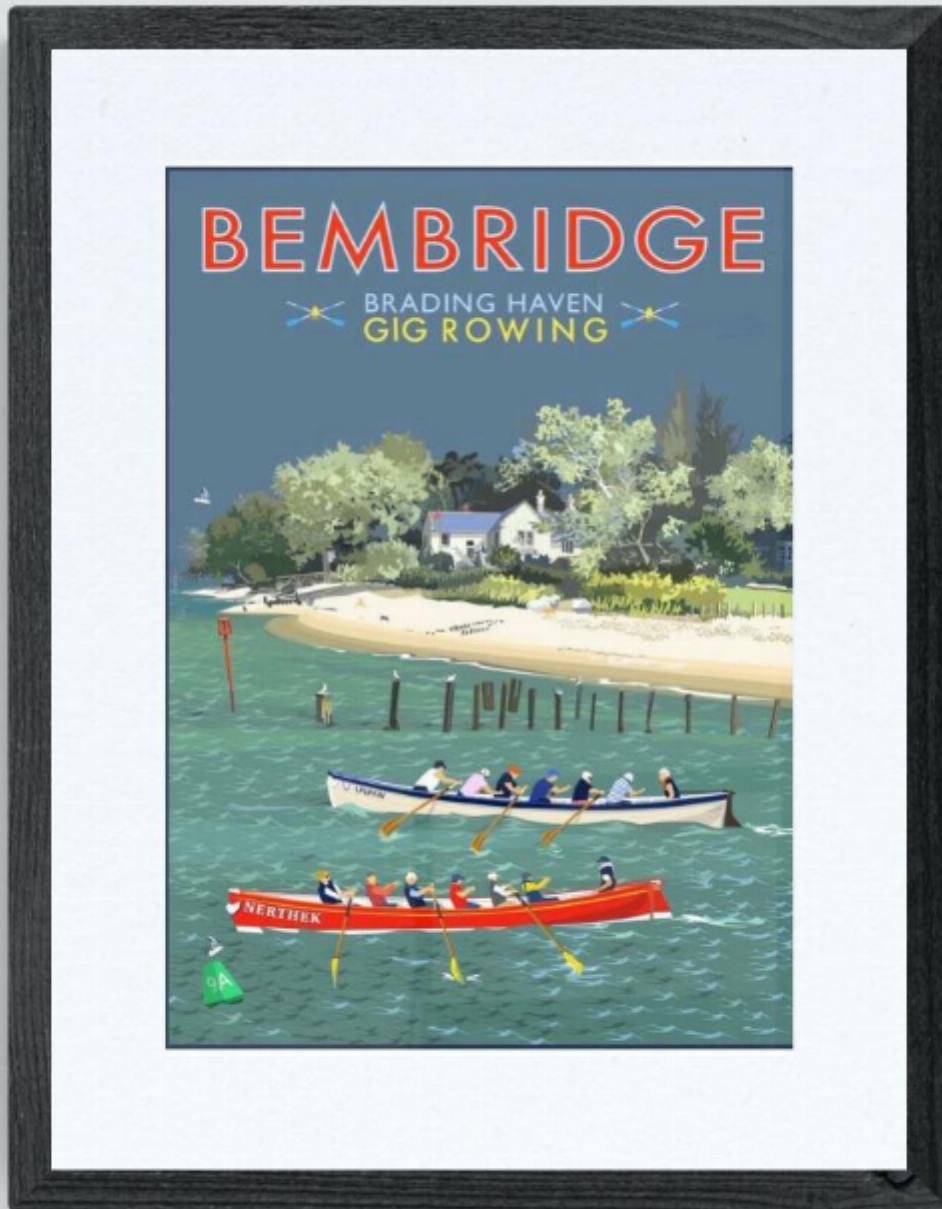

Brading Haven Gig Rowing - small framed  
Sue Stitt

£170

REF: 3973

Framed Height: 54 cm (21.3")

Framed Width: 40 cm (15.7")

## Description

The beautiful classic wooden Gig Nerthek and the GRP Puffin are regularly seen out for rows from Brading Haven Yacht Club in Bembridge.

Sue has been fortunate to join them ( as a rookie rower ) and appreciate what special boats these are.

Signed, Limited edition of 350