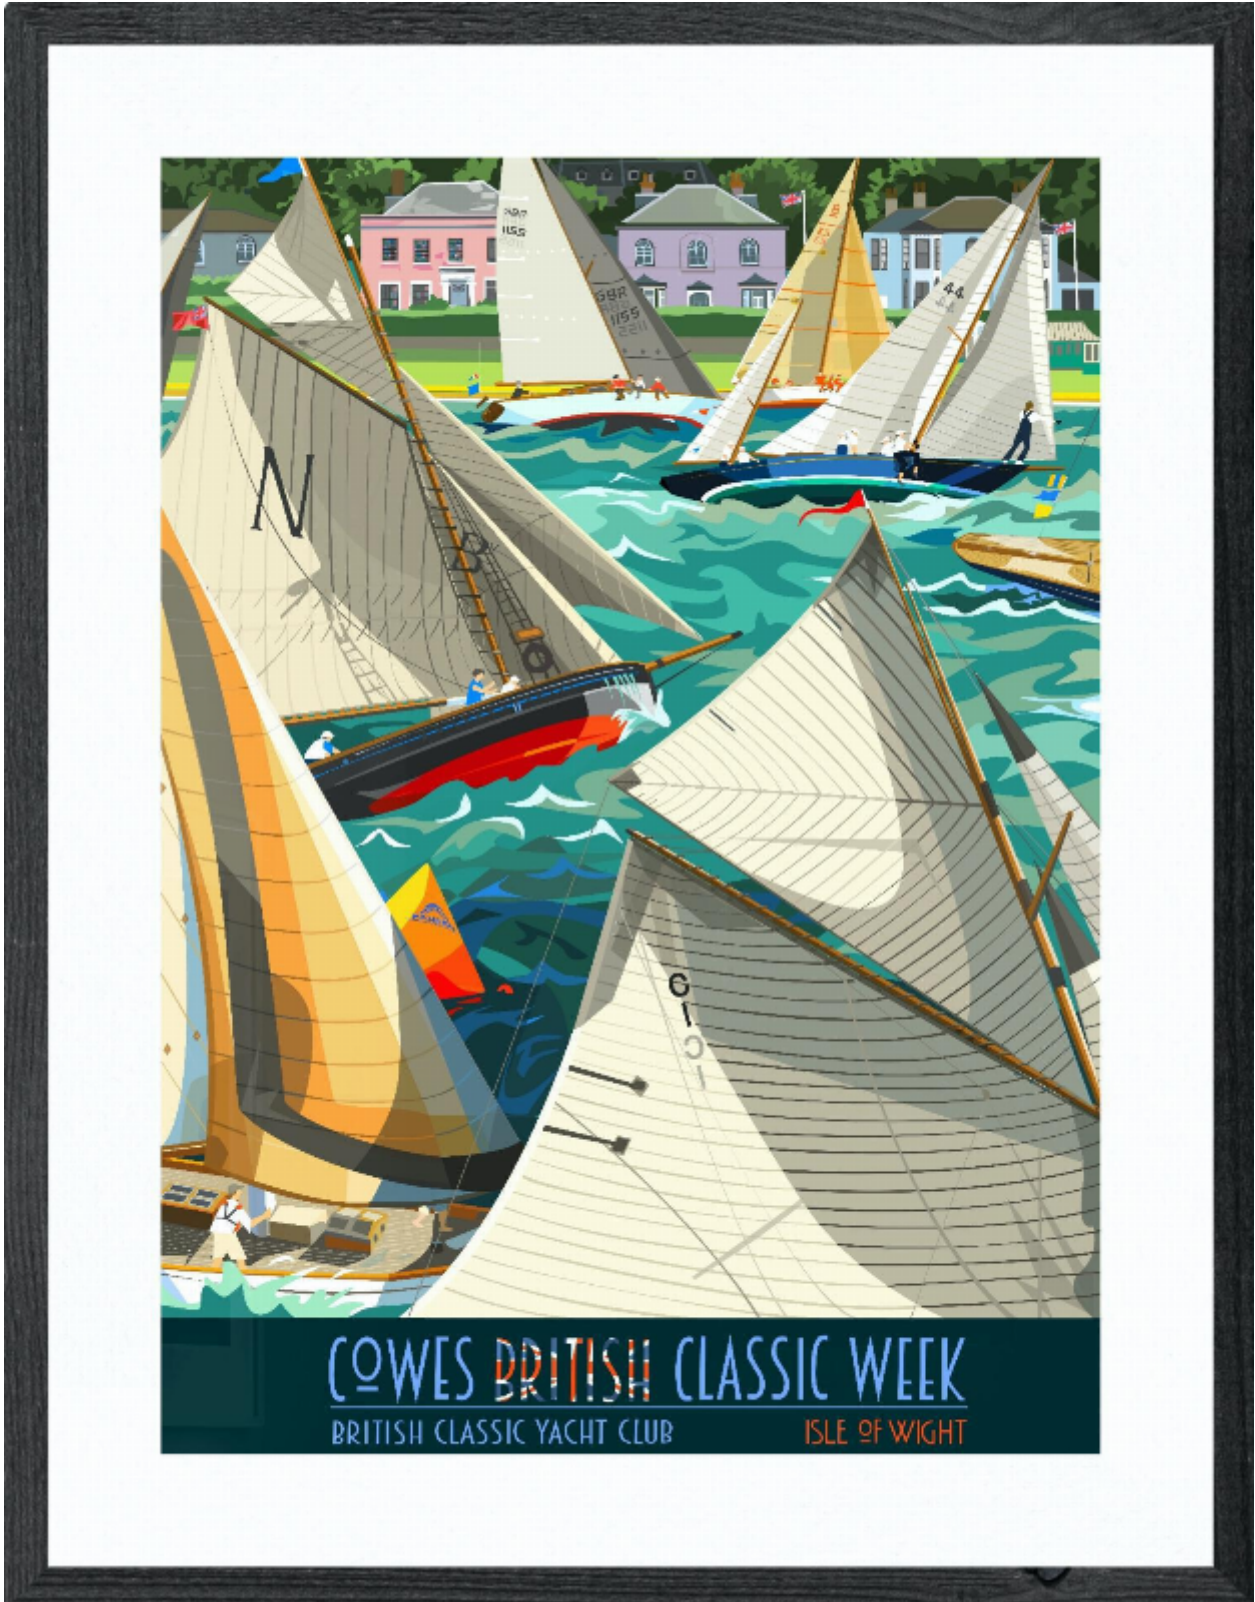

KENDALLS FINE ART

Cowes British Classic Regatta - large framed
Sue Stitt

£250

REF: 2512

Framed Height: 75 cm (29.5")

Framed Width: 57 cm (22.4")

Description

Cowes British Classic Regatta - large framed