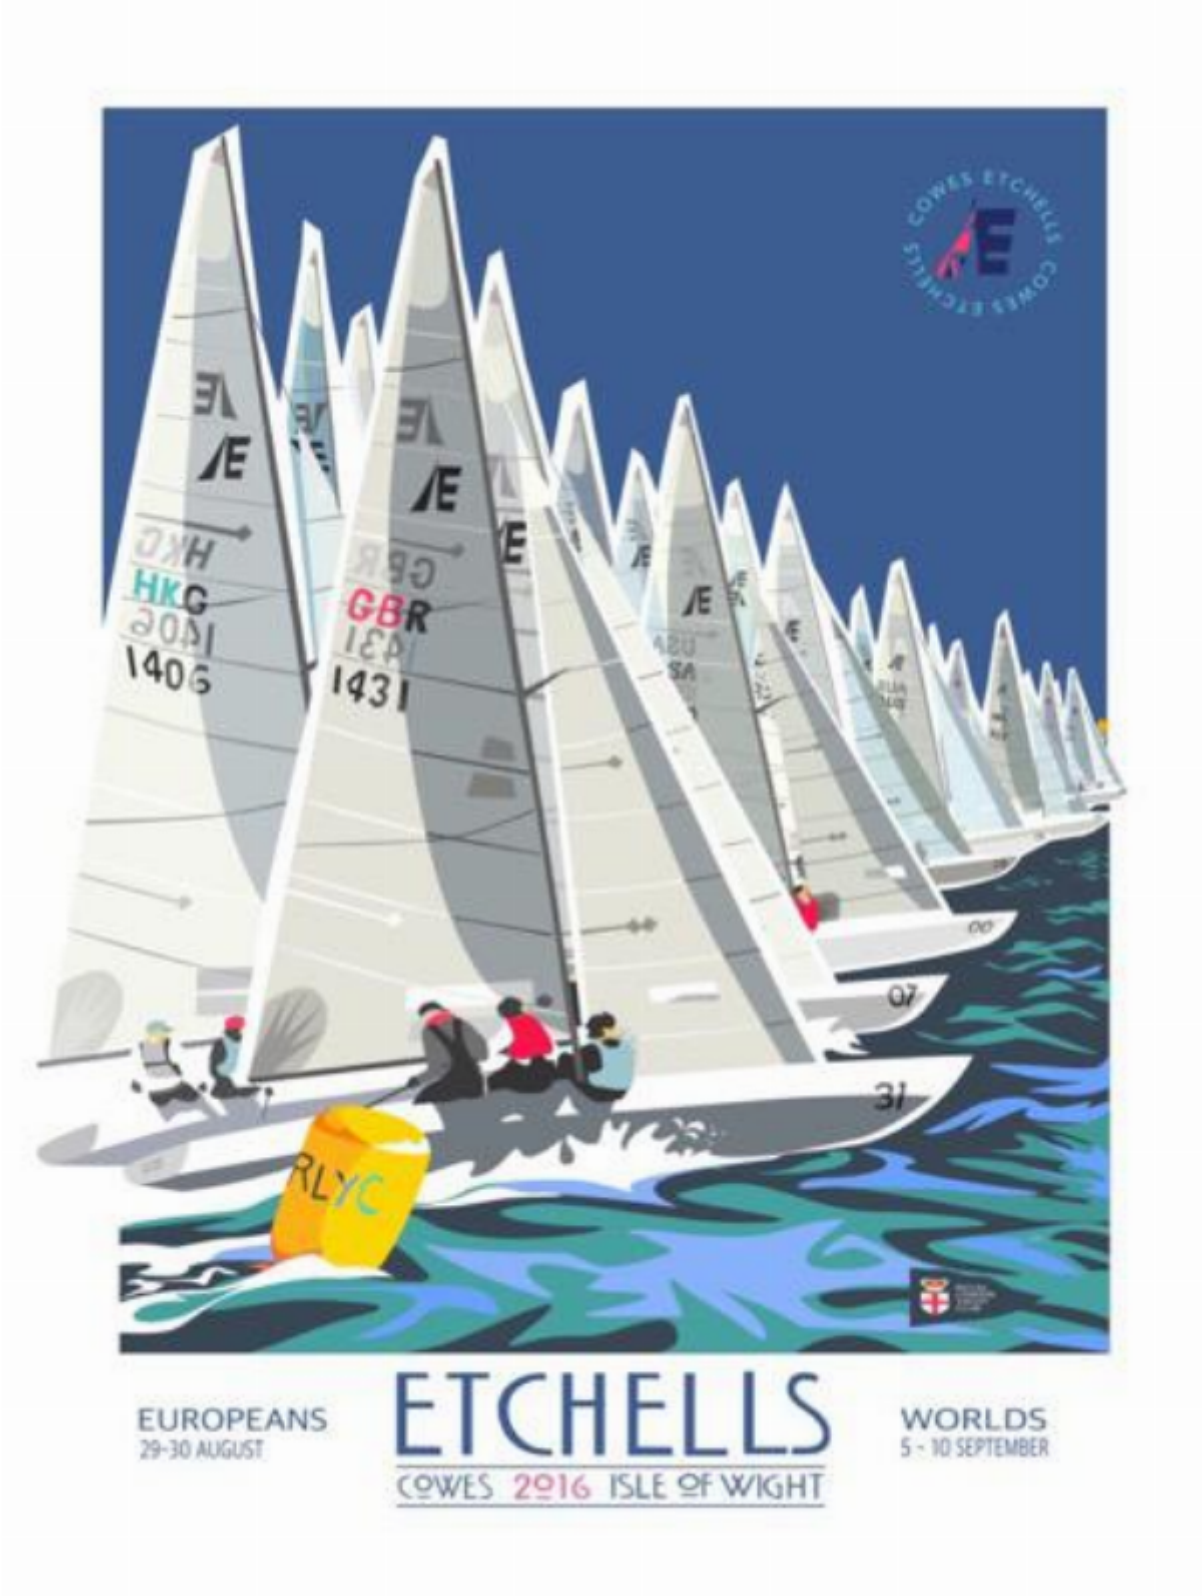

# KENDALLS FINE ART

Etchells - large unframed  
Sue Stitt

£145

REF: 2339

Height: 59 cm (23.2")

Width: 42 cm (16.5")

## Description

After the devastating loss of 17 Etechells in Medina Yard in January 2016. It was heartening to see new boats arrive as the Class rallied together for a highly competitive regatta.

iPad created digital image