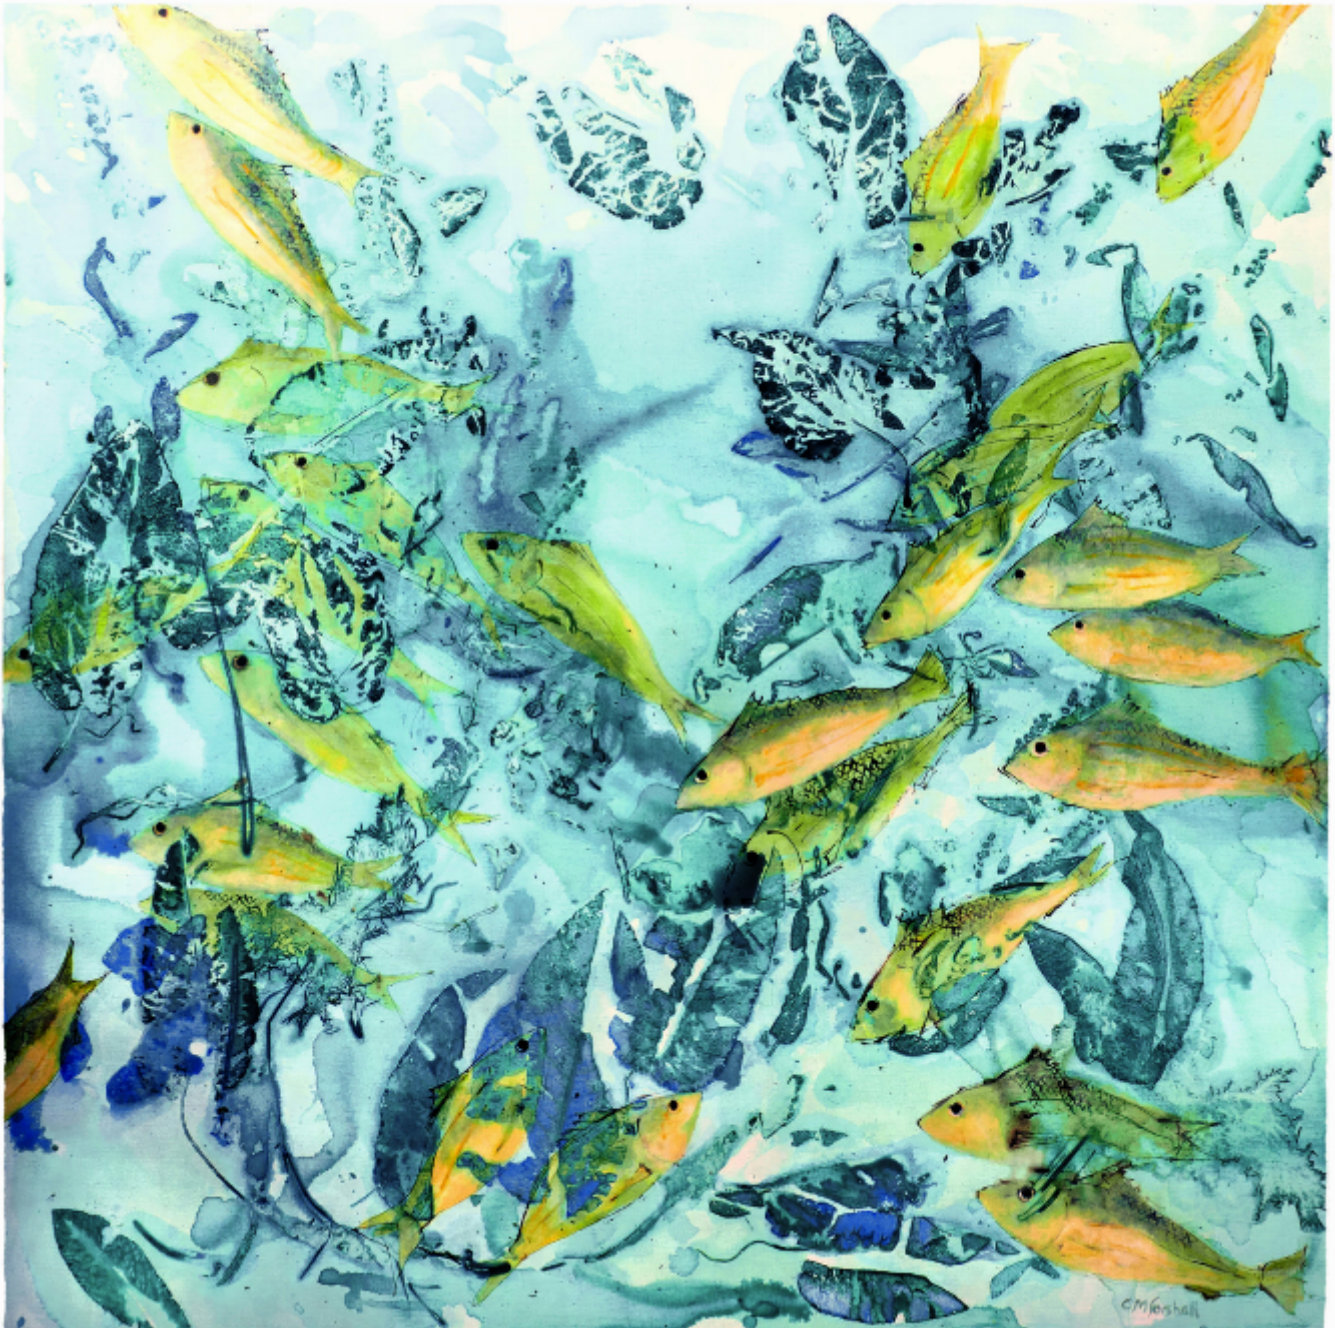

KENDALLS FINE ART

Yellow Fin Tuna

Catherine Forshall

£680

REF: 4122

Height: 66 cm (26")

Width: 66 cm (26")

Framed Height: 85 cm (33.5")

Framed Width: 85 cm (33.5")

Description

Yellow Fin Tuna