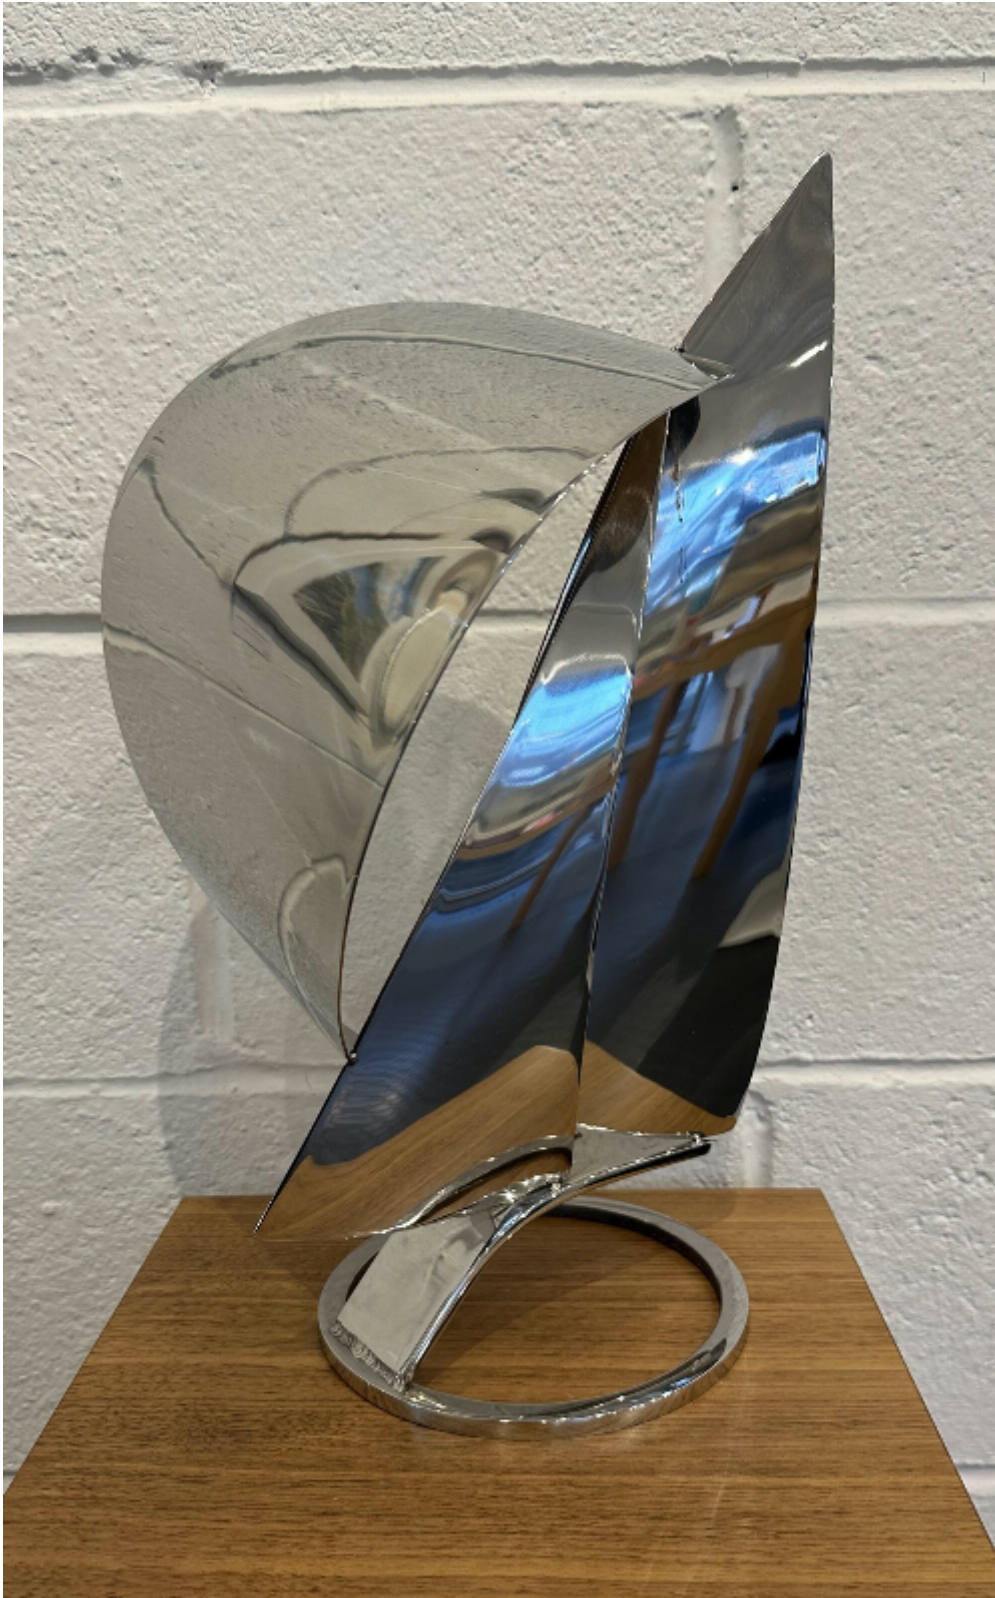

KENDALLS FINE ART

Medium Downwind wide spinnaker yacht on a ring/wave base.

John Mellows

Sold

REF: 3609

Height: 45 cm (17.7")

Width: 30 cm (11.8")

Depth: 21 cm (8.3")

Description

Medium Downwind wide spinnaker yacht on a ring/wave base.