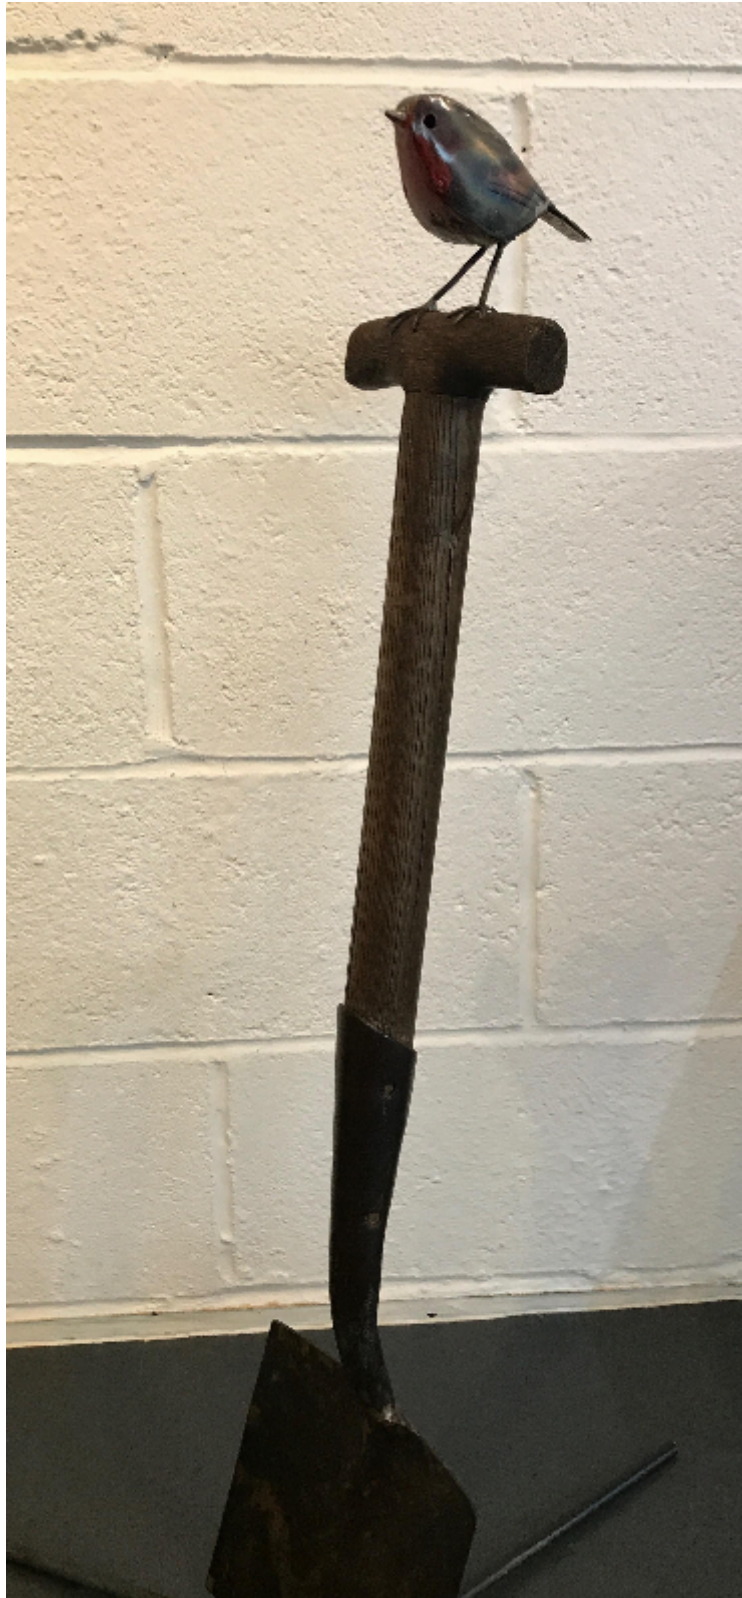

Robin on a spade

Diccon Dadey

Sold

REF: 2625

Height: 88 cm (34.6")

Width: 20 cm (7.9")

Depth: 10 cm (3.9")

## Description

Robin on a spade

NOTE: Shipping price P.O.A. Shipping subject to quotation and will be charged separately. You may still purchase this item online. Please note that when purchasing online, the shipping price will be shown as zero since it will be charged on a separate invoice.