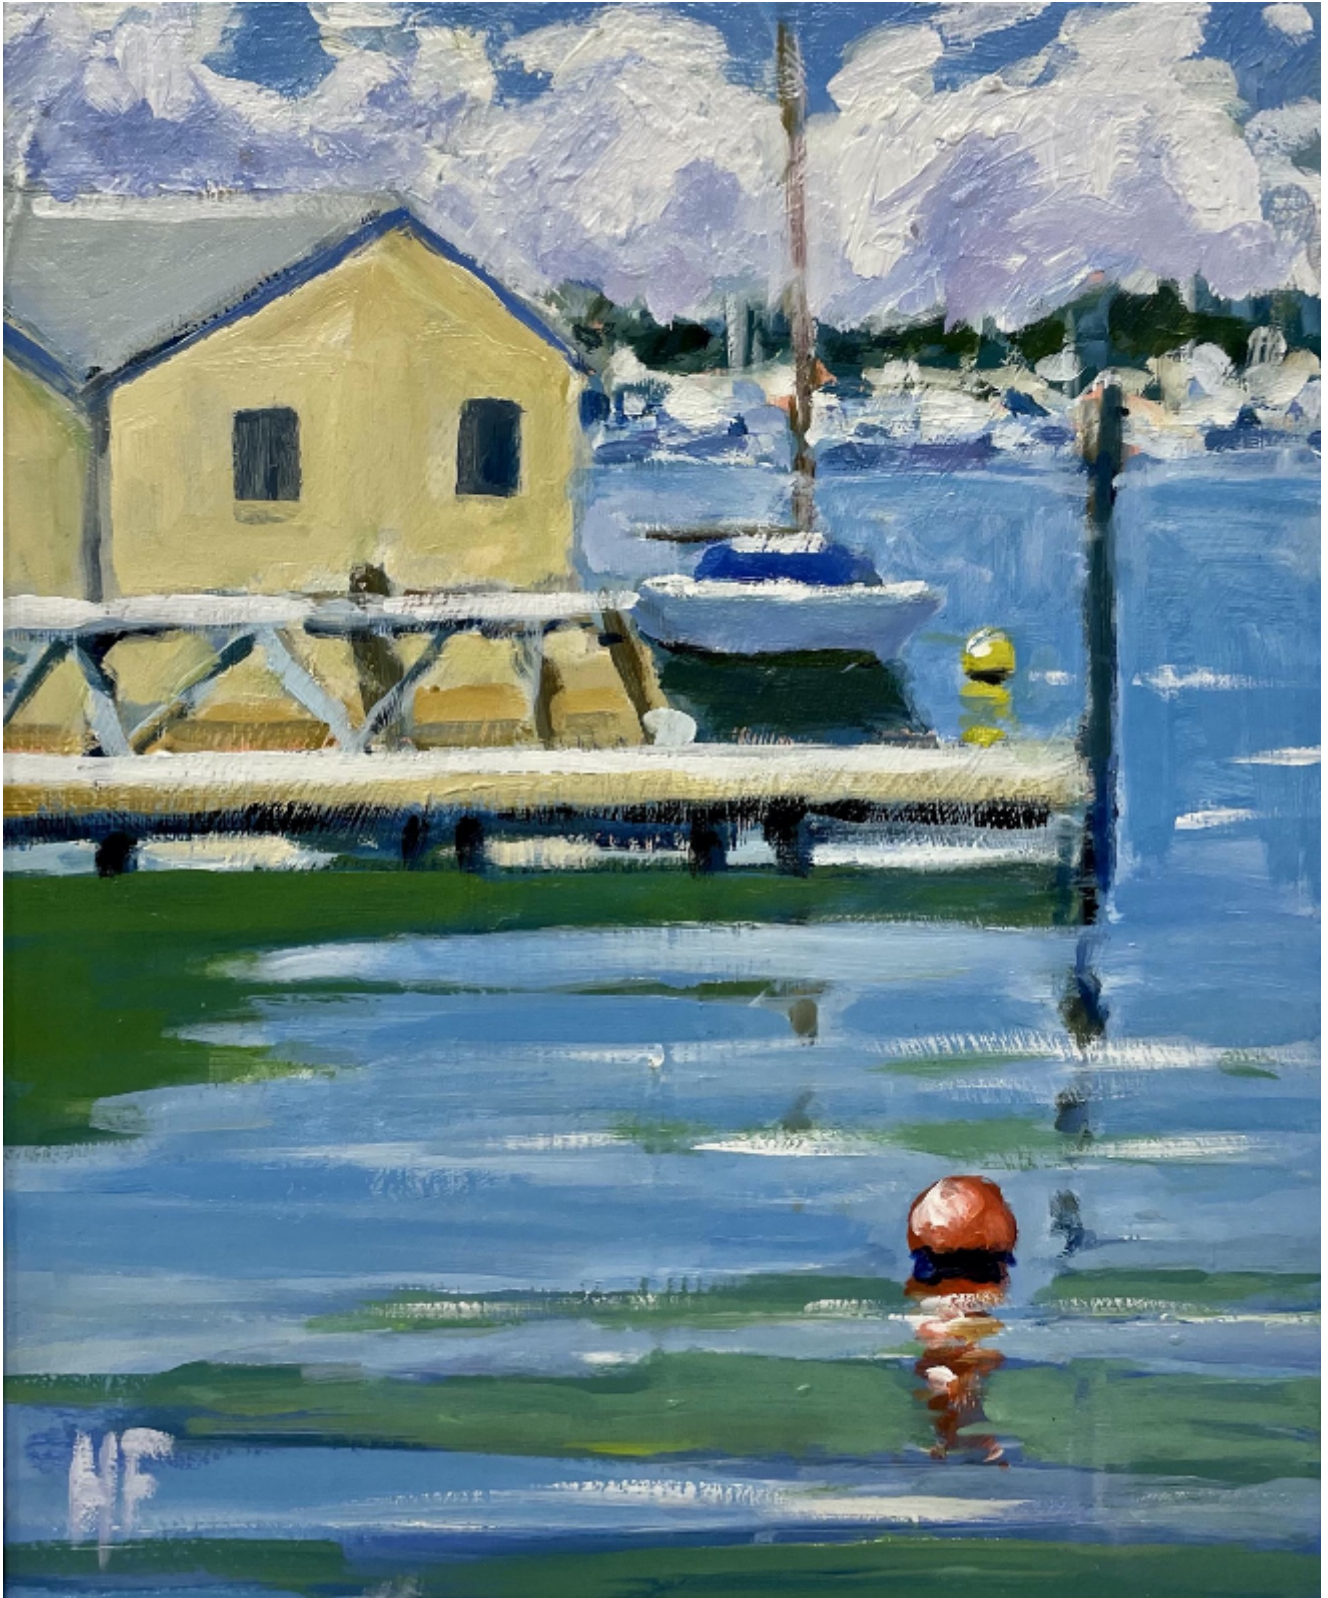

The Old Boat Shed

Hugh Fairfax

Sold

REF: 3326

Height: 29 cm (11.4")

Width: 23 cm (9.1")

Framed Height: 39 cm (15.4")

Framed Width: 33 cm (13")