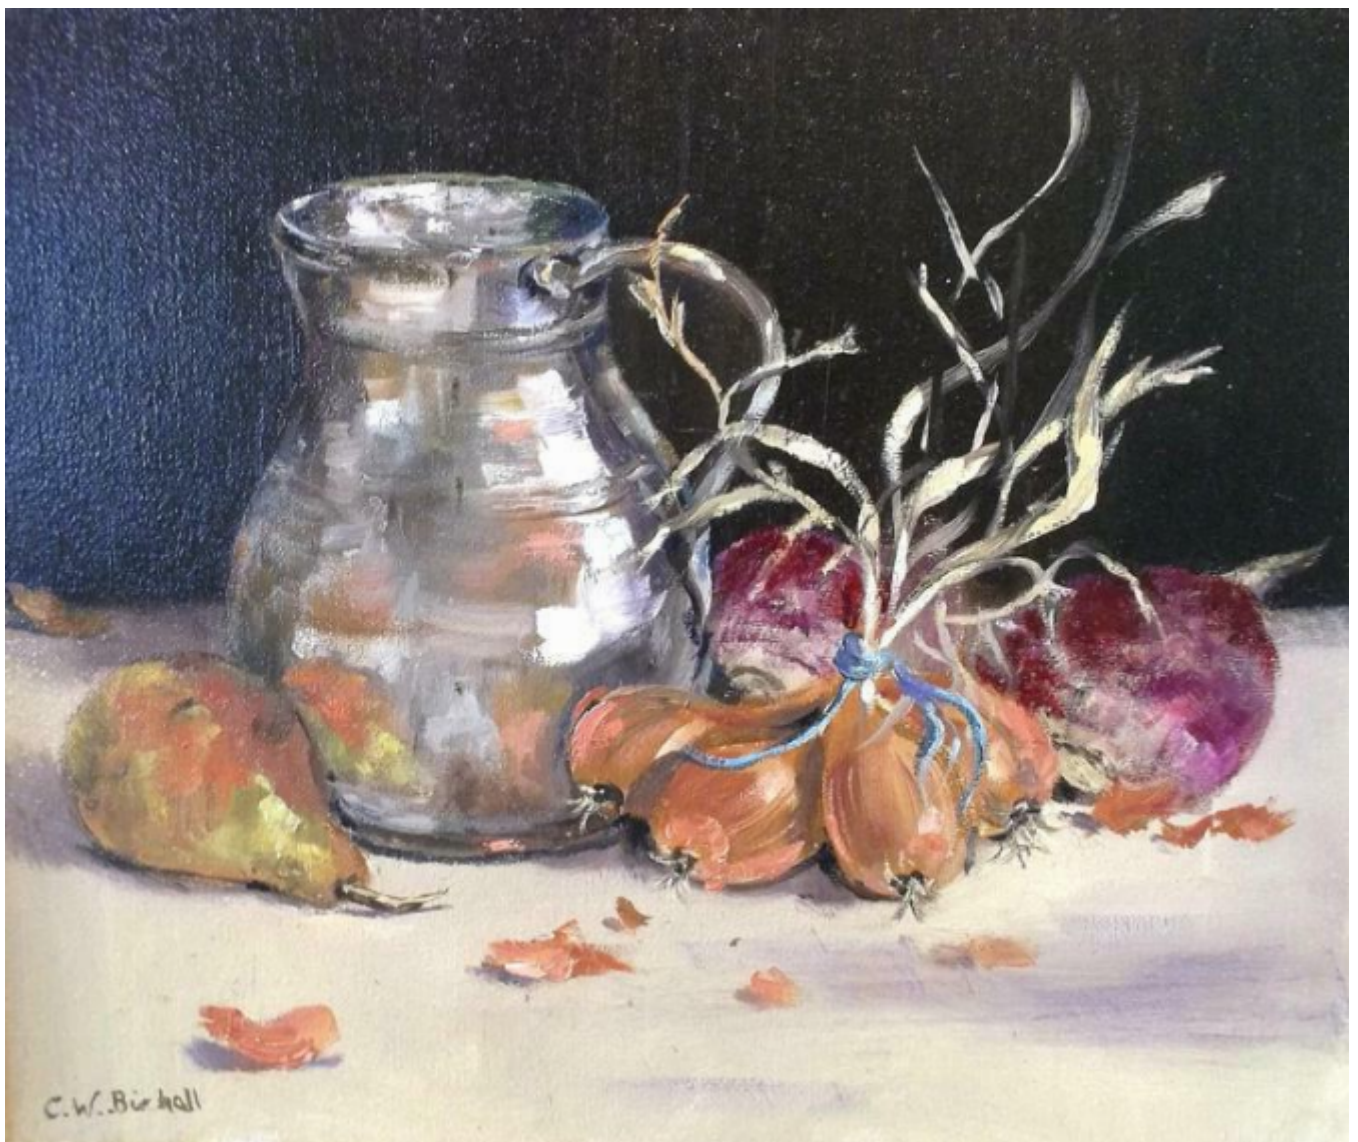

Istanbul jug with shallots

Chrissie Birchall

Sold

REF: 1343

Framed Height: 44 cm (17.3")

Framed Width: 47 cm (18.5")

Description

Istanbul jug with shallots