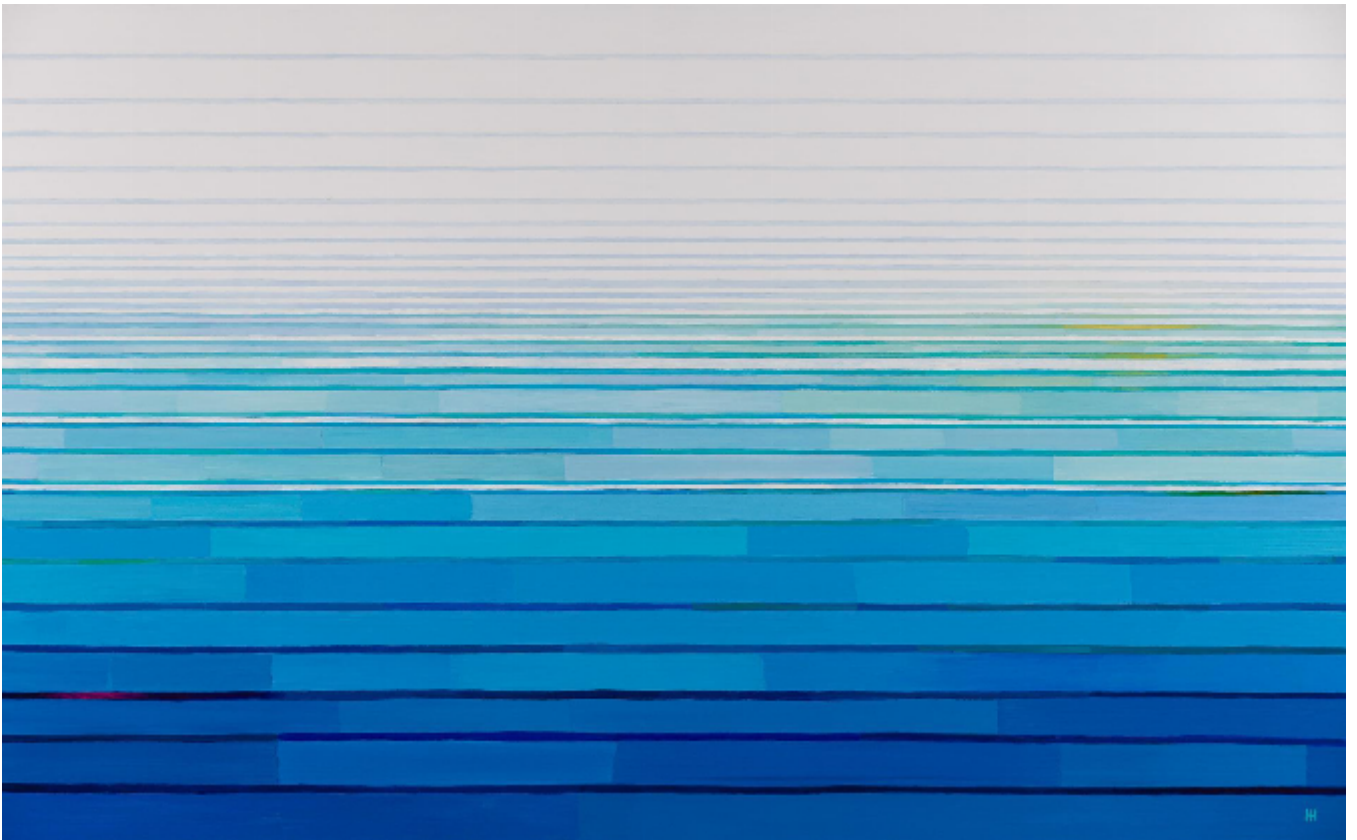

# KENDALLS FINE ART

Sealine 2  
Harriet Hue

£1,250 **SALE £999**

REF: 3917

Height: 76 cm (29.9")

Width: 122 cm (48")

Framed Height: 81 cm (31.9")

Framed Width: 127 cm (50")

## Description

Sealine 2

Please Note the frame of the painting on the wall is for illustrative purposes only