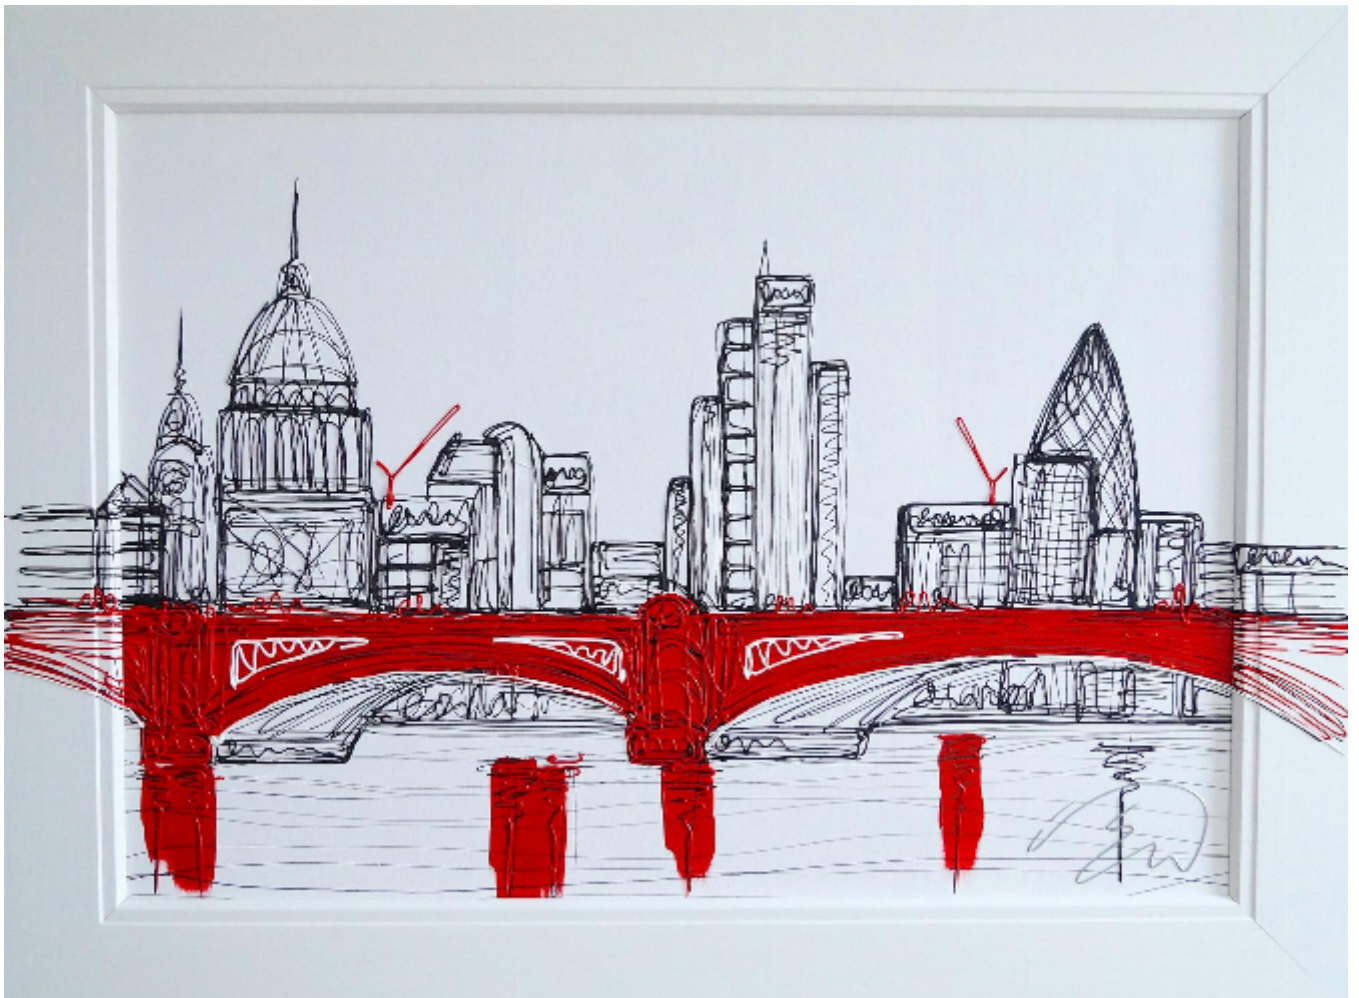

Stripped back St Paul's skyline

Edward Waite

Sold

REF: 1882

Framed Height: 76.5 cm (30.1")

Framed Width: 102 cm (40.2")

Description

Stripped back St Paul's skyline