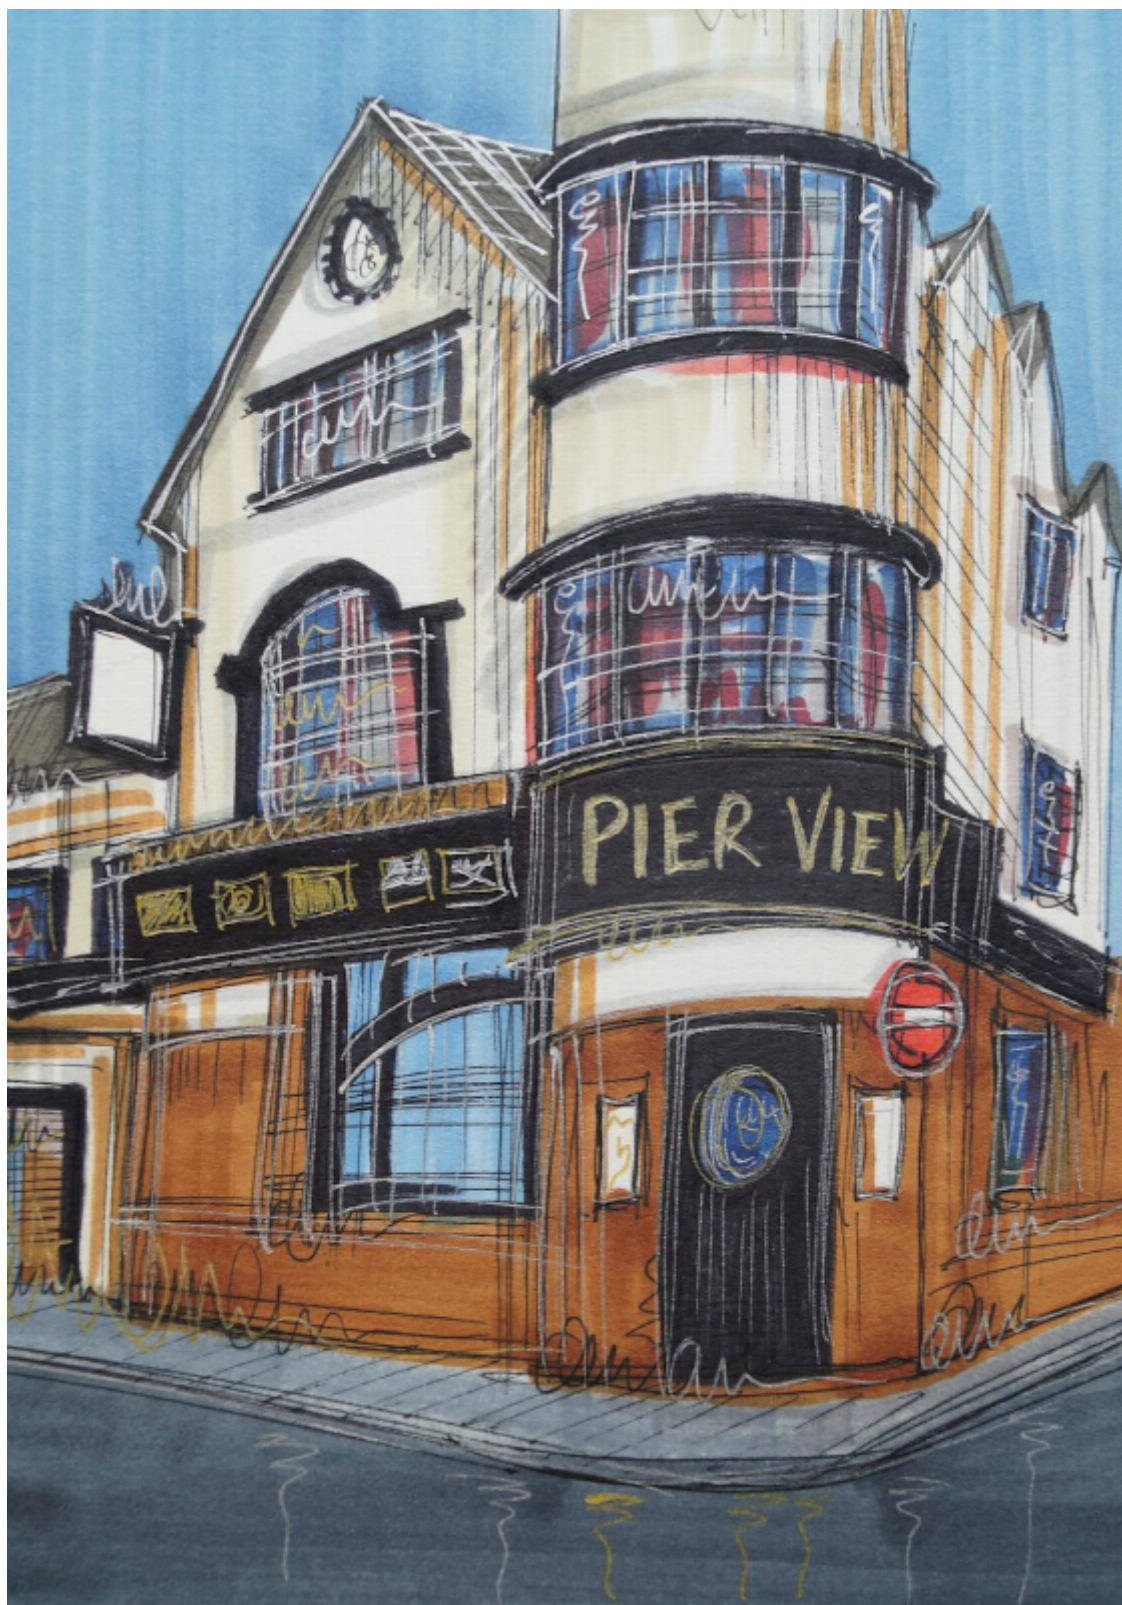

KENDALLS FINE ART

The Pier View

Edward Waite

Sold

REF: 1648

Height: 60 cm (23.6")

Width: 57 cm (22.4")

Description

The Pier View
coloured line drawing

Edward Waite