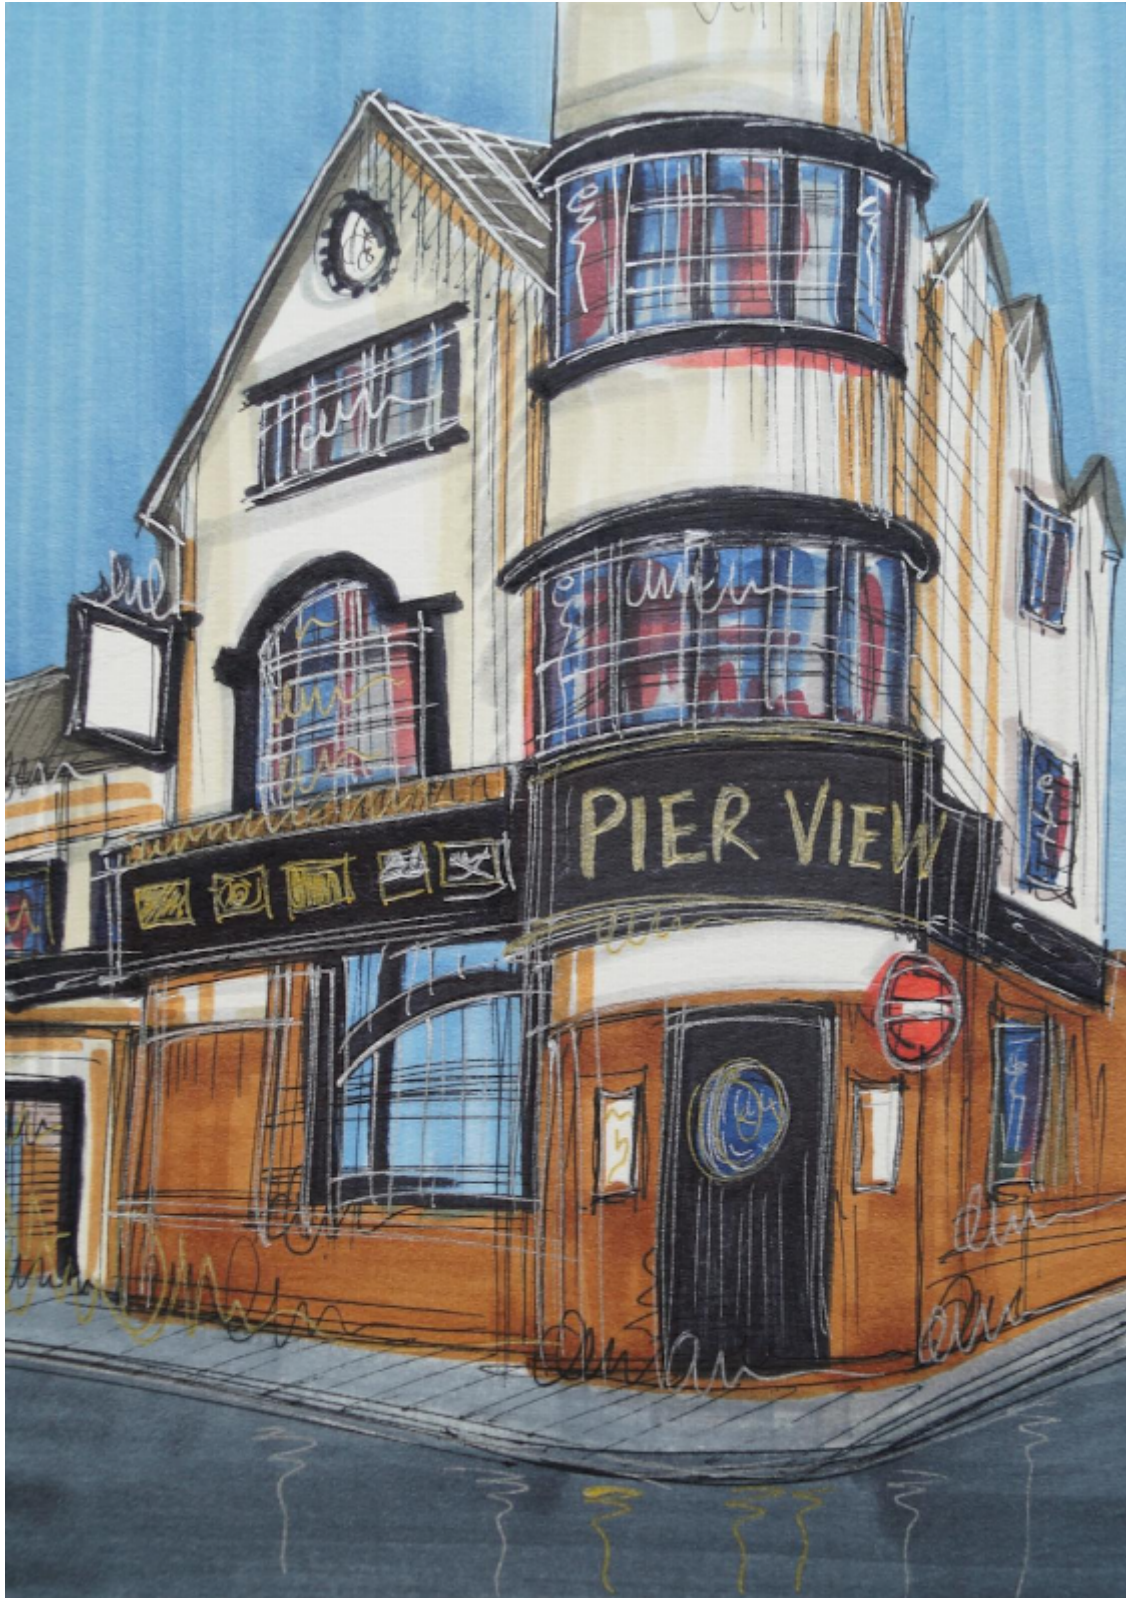

The Pier View

Edward Waite

Sold

REF: 1648

Height: 60 cm (23.6")

Width: 57 cm (22.4")

Description

The Pier View
coloured line drawing