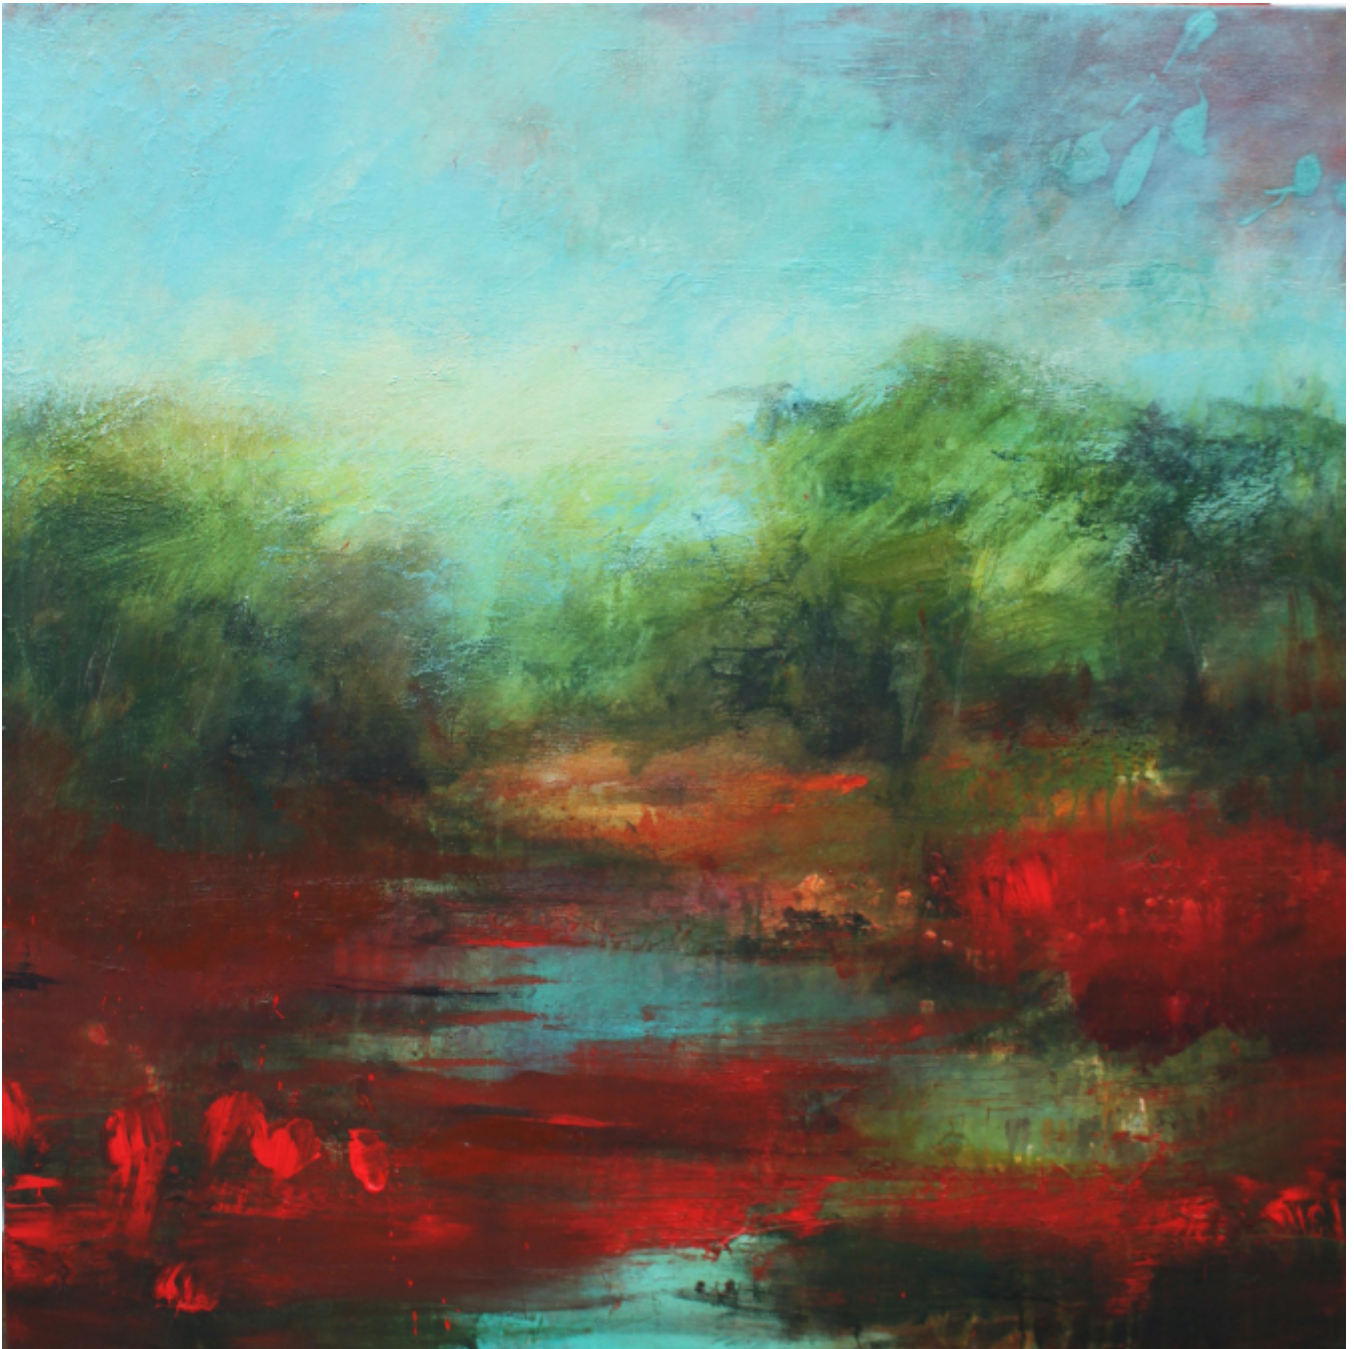

Crimson land

Lisa Ridgers

Sold

REF: 1738

Height: 100 cm (39.4")

Width: 100 cm (39.4")

## Description

Crimson land