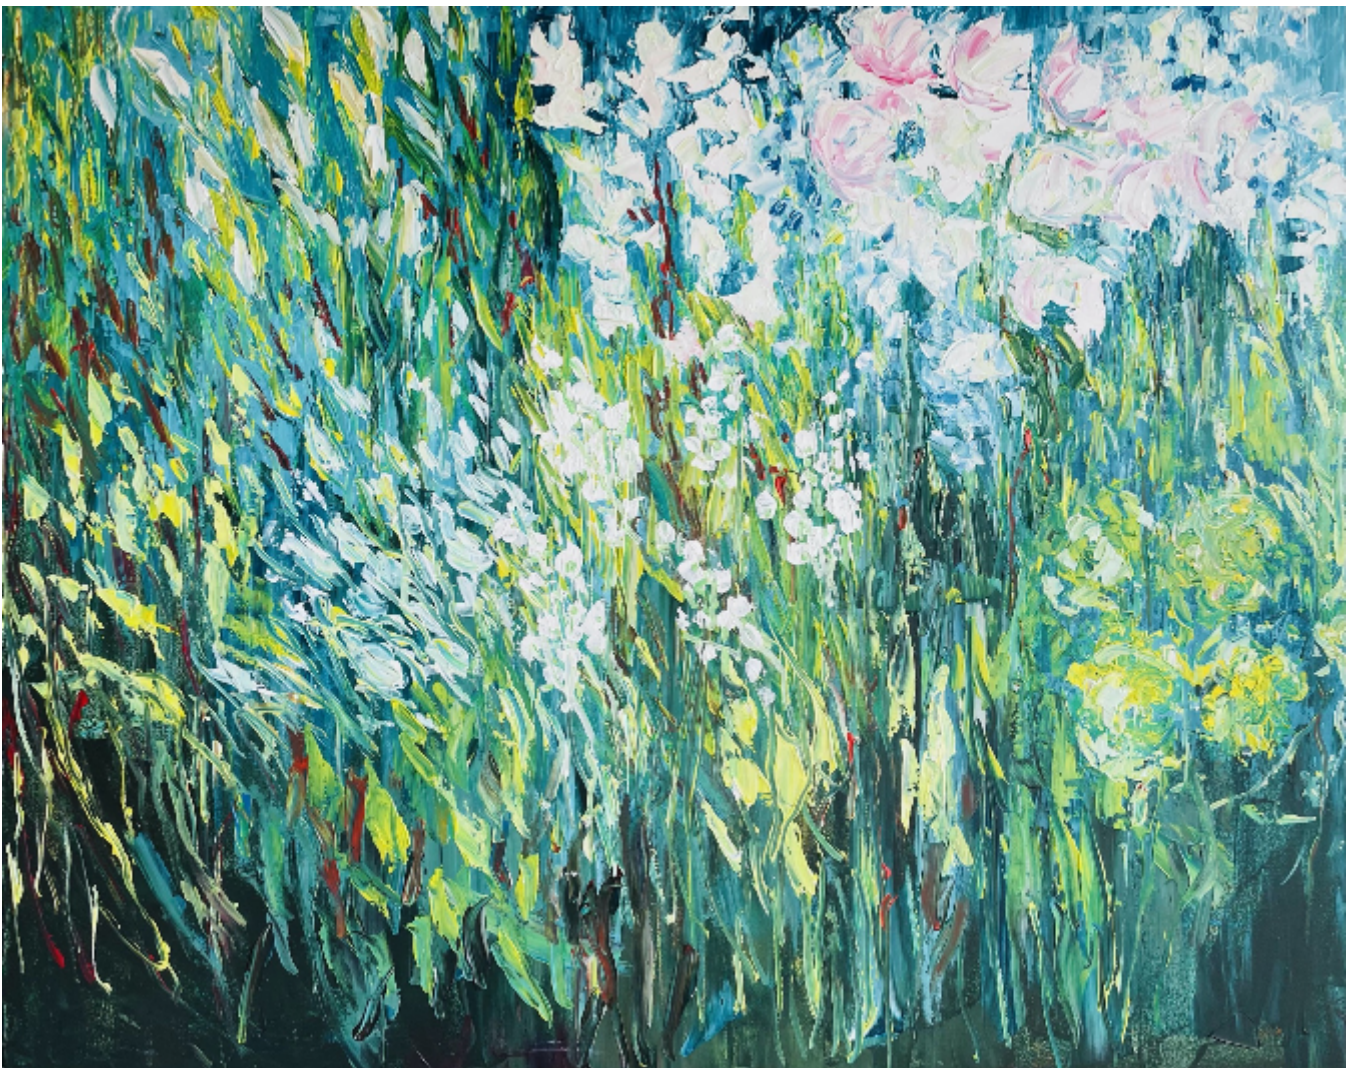

Floral Twenty  
Jane Vaux

Sold

REF: 3200

Height: 100 cm (39.4")

Width: 120 cm (47.2")

## Description

Floral Twenty