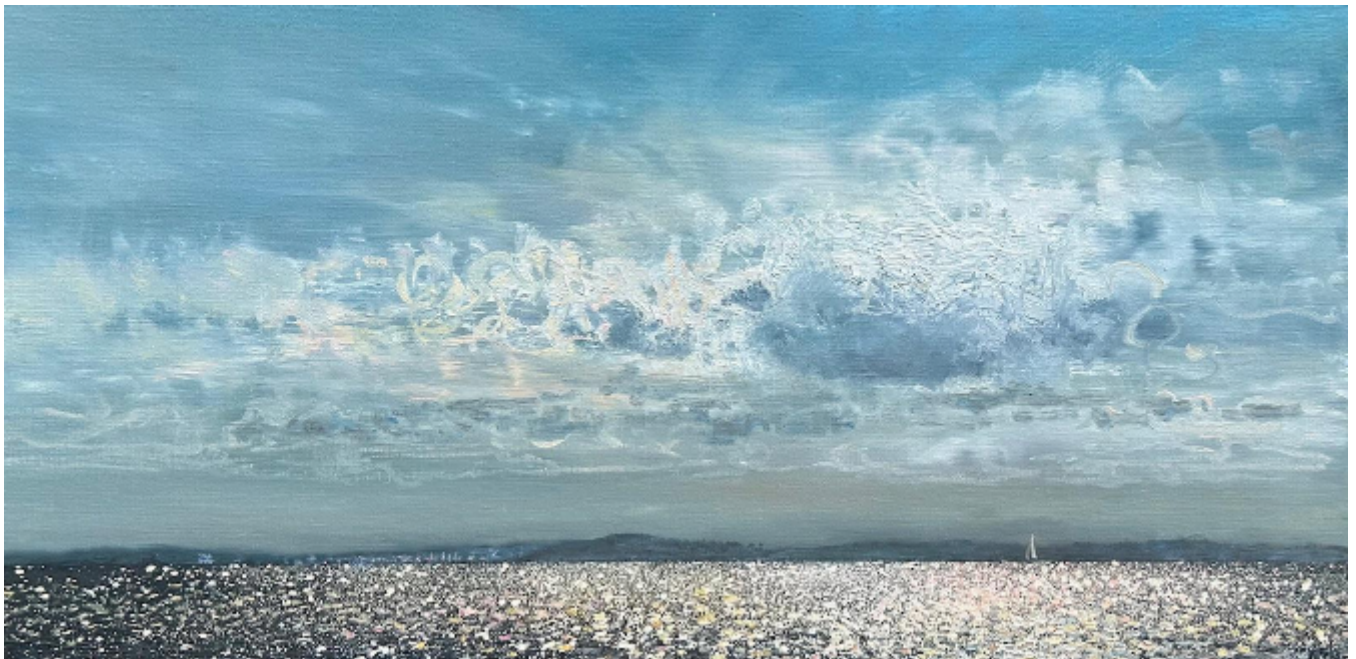

Down the Coast

Ken Zier

£ POA

REF: 3957

Height: 40 cm (15.7")

Width: 80 cm (31.5")

Description

Down the Coast