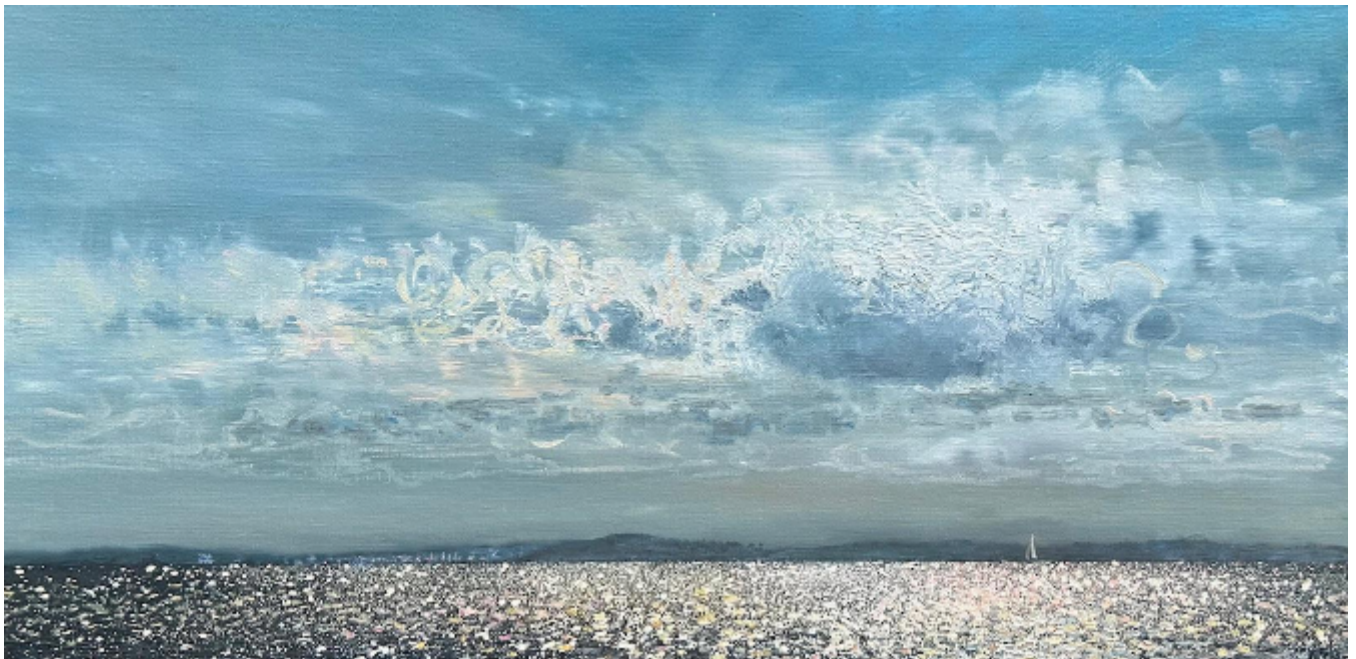

Down the Coast

Ken Zier

£ POA

REF: 3957

Height: 40 cm (15.7")

Width: 80 cm (31.5")

## Description

Down the Coast