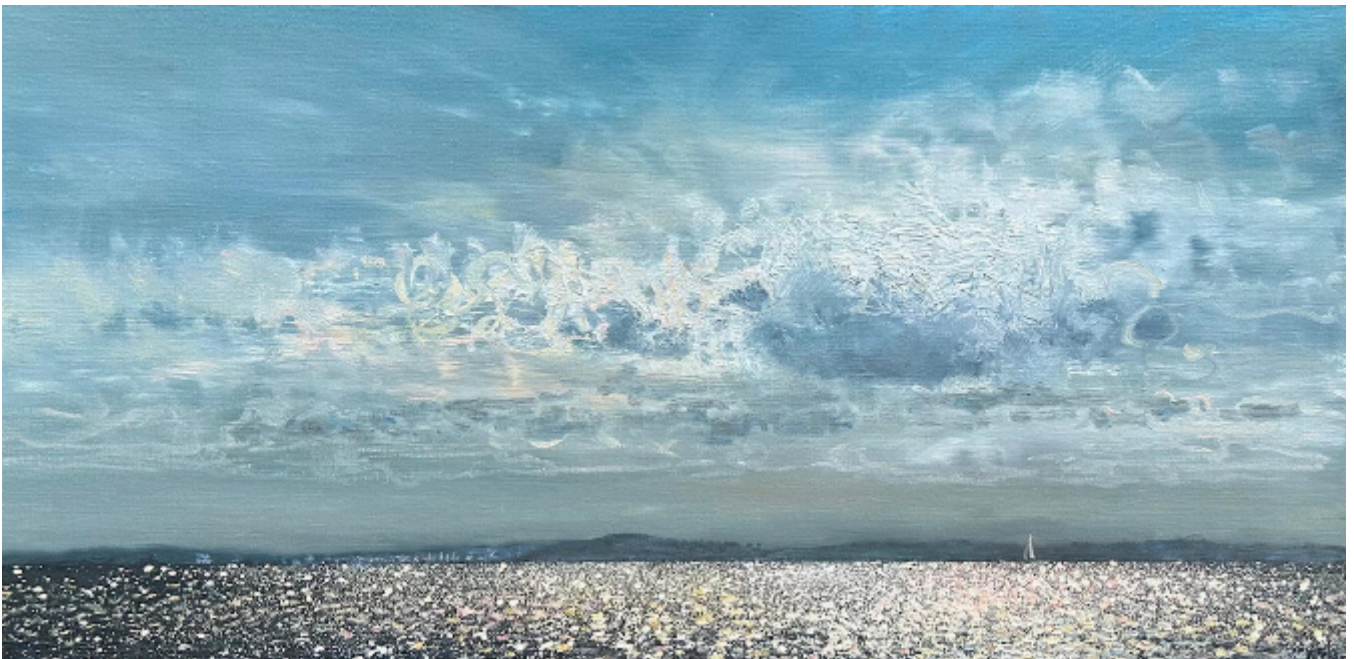

Down the Coast

Ken Zier

Sold

REF: 3957

Height: 40 cm (15.7")

Width: 80 cm (31.5")

Description

Down the Coast