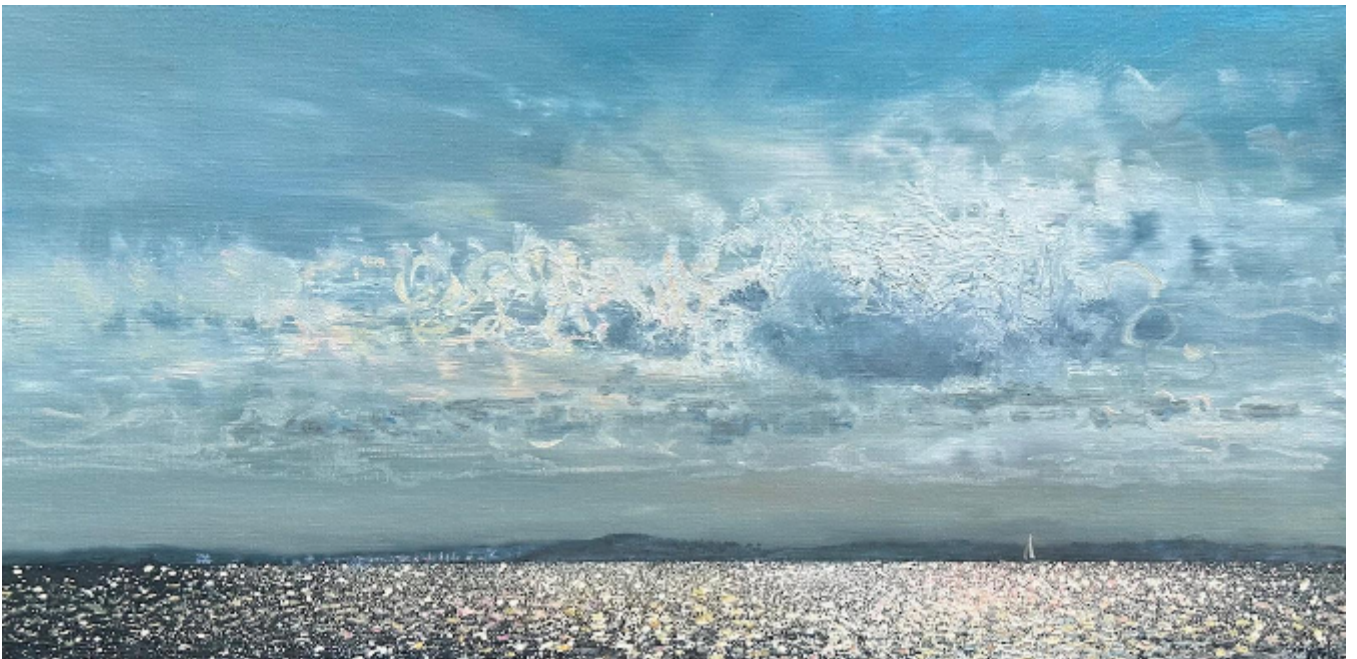

Down the Coast

Ken Zier

Sold

REF: 3957

Height: 40 cm (15.7")

Width: 80 cm (31.5")

## Description

Down the Coast