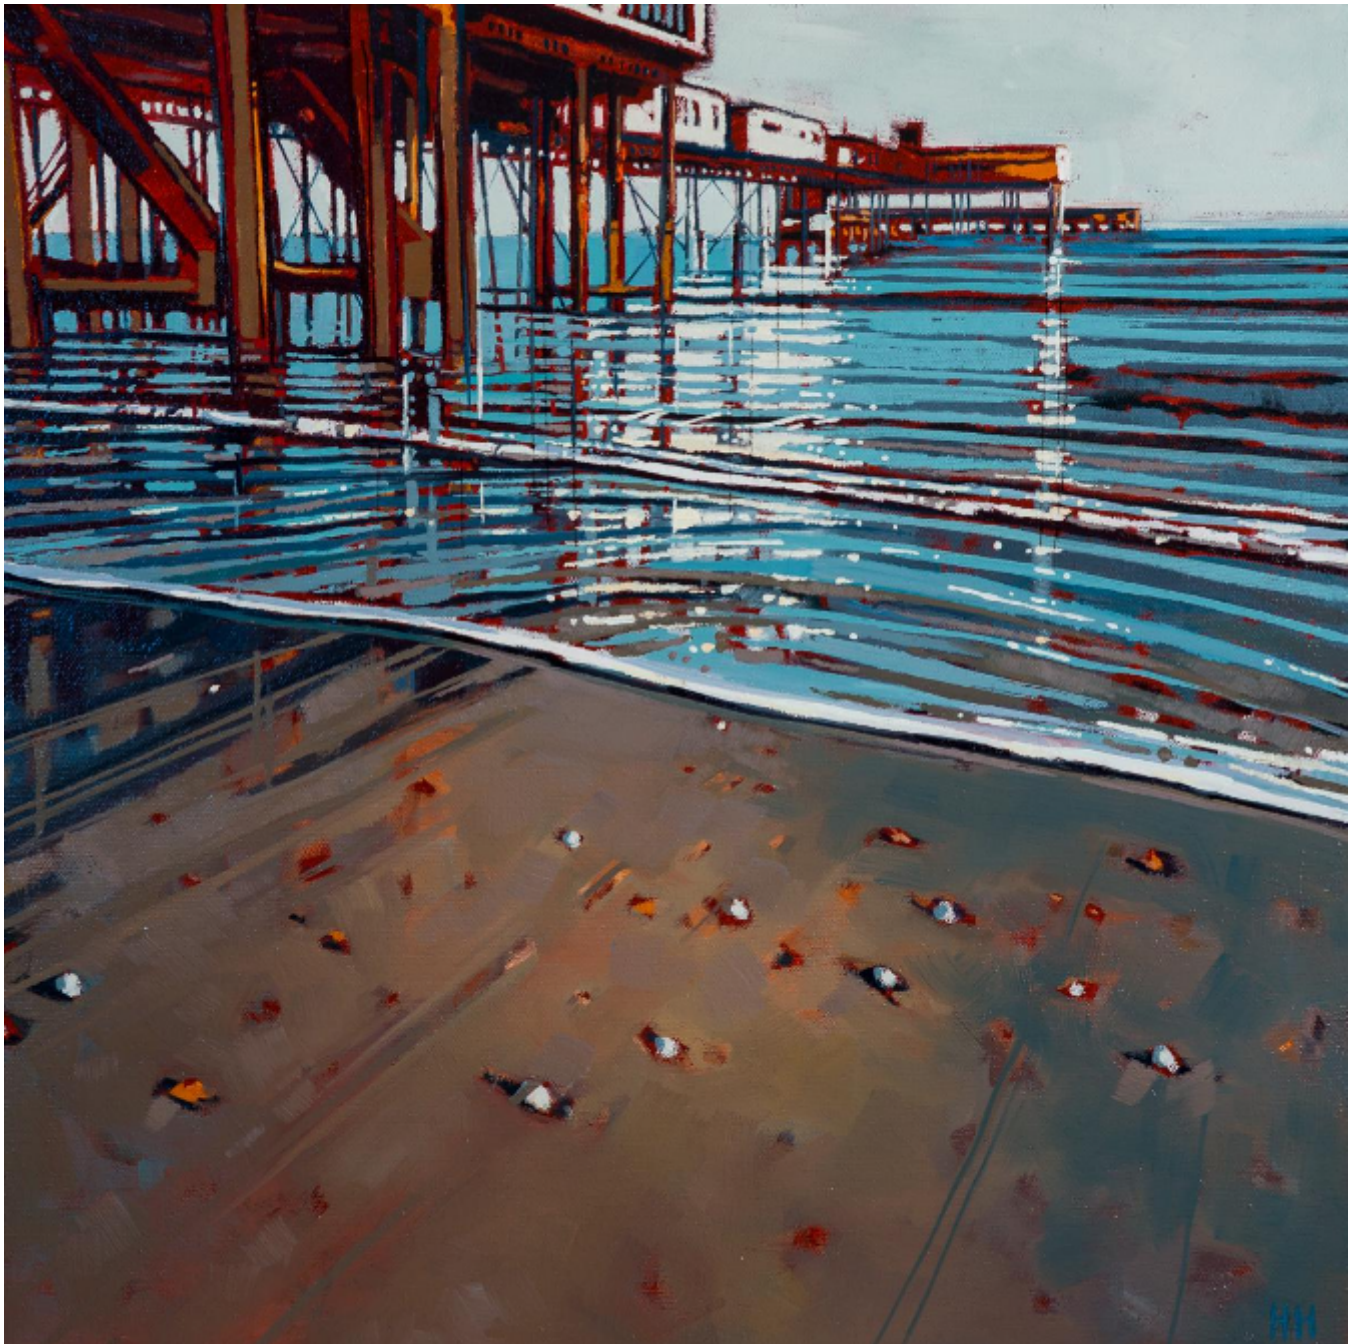

Evening Sandown Pier

Harriet Hue

Sold

REF: 2139

Framed Height: 40 cm (15.7")

Framed Width: 40 cm (15.7")

Description

Evening Sandow Pier