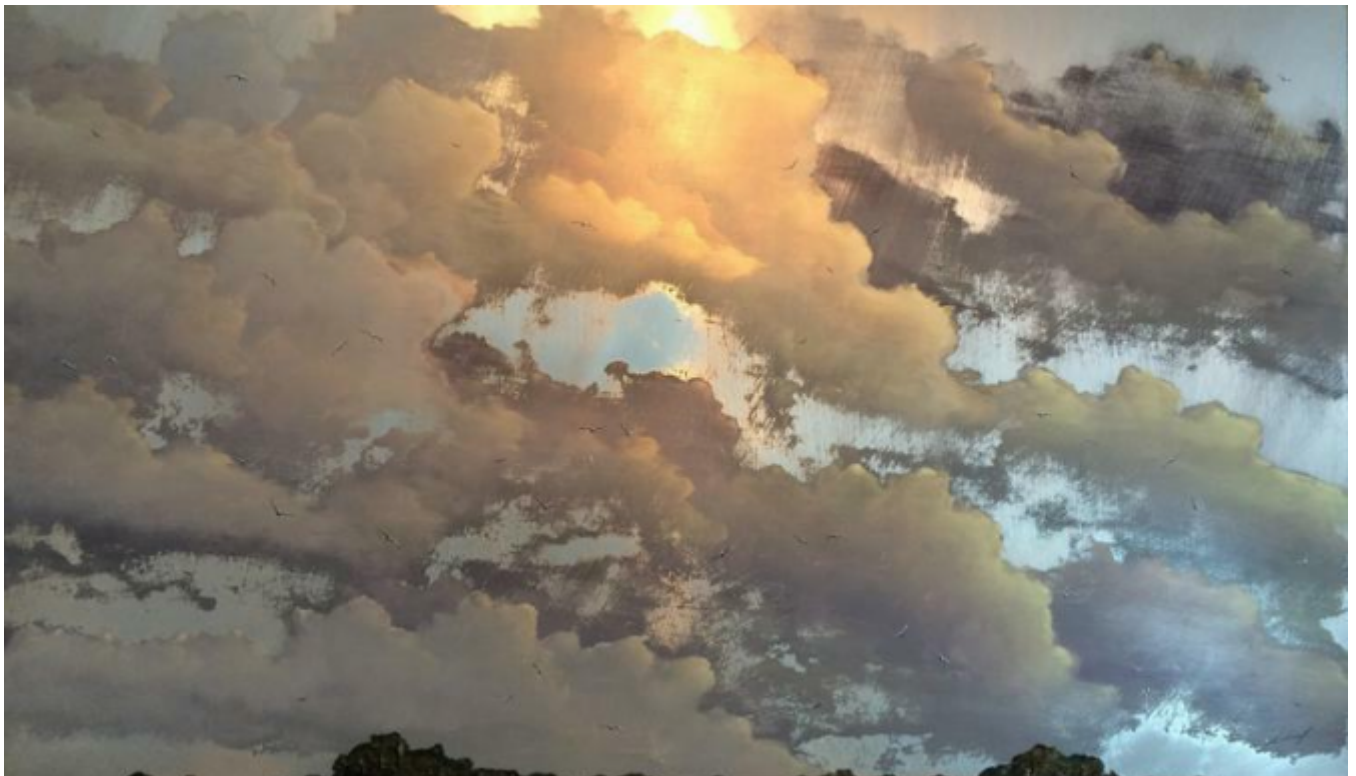

Gracing the dull autumn sky

Stiliana Alexieva

Sold

REF: 1605

Width: 110 cm (43.3")

Diameter: 60 cm (23.6")

## Description

Gracing the dull autumn sky