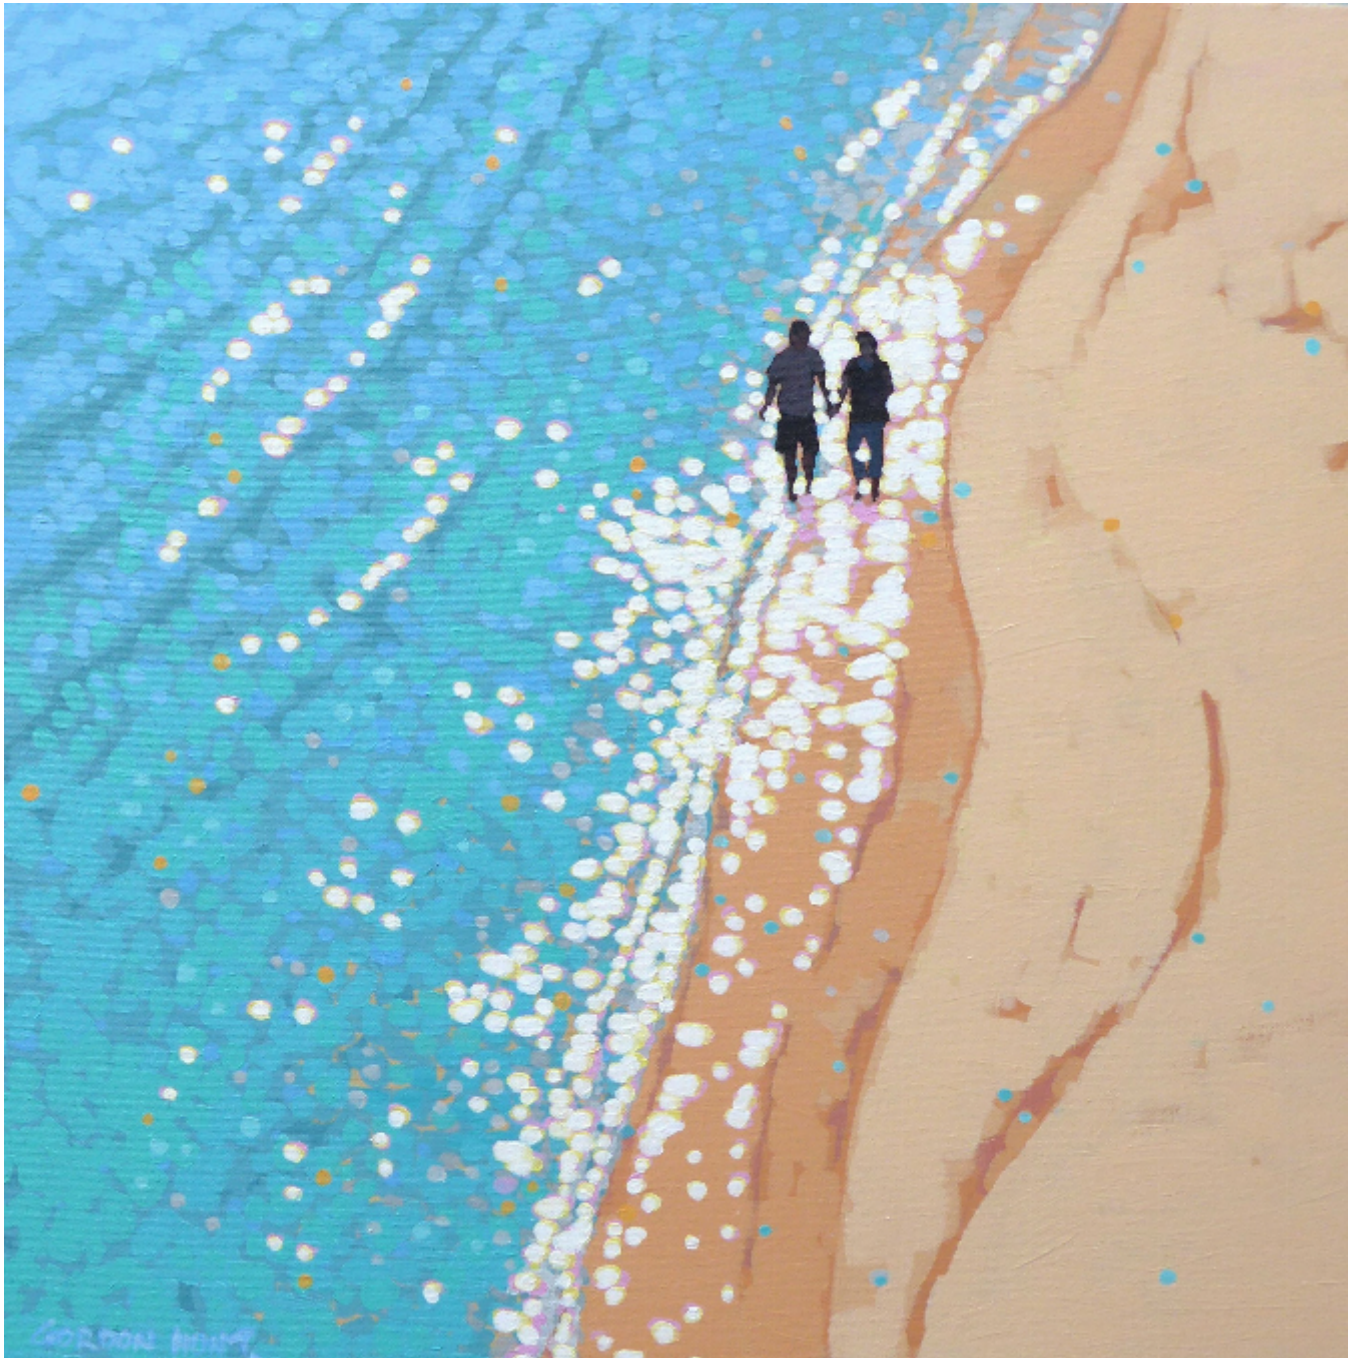

Holiday paddle

Gordon Hunt

Sold

REF: 2467

Height: 50 cm (19.7")

Width: 50 cm (19.7")

## Description

Holiday paddle