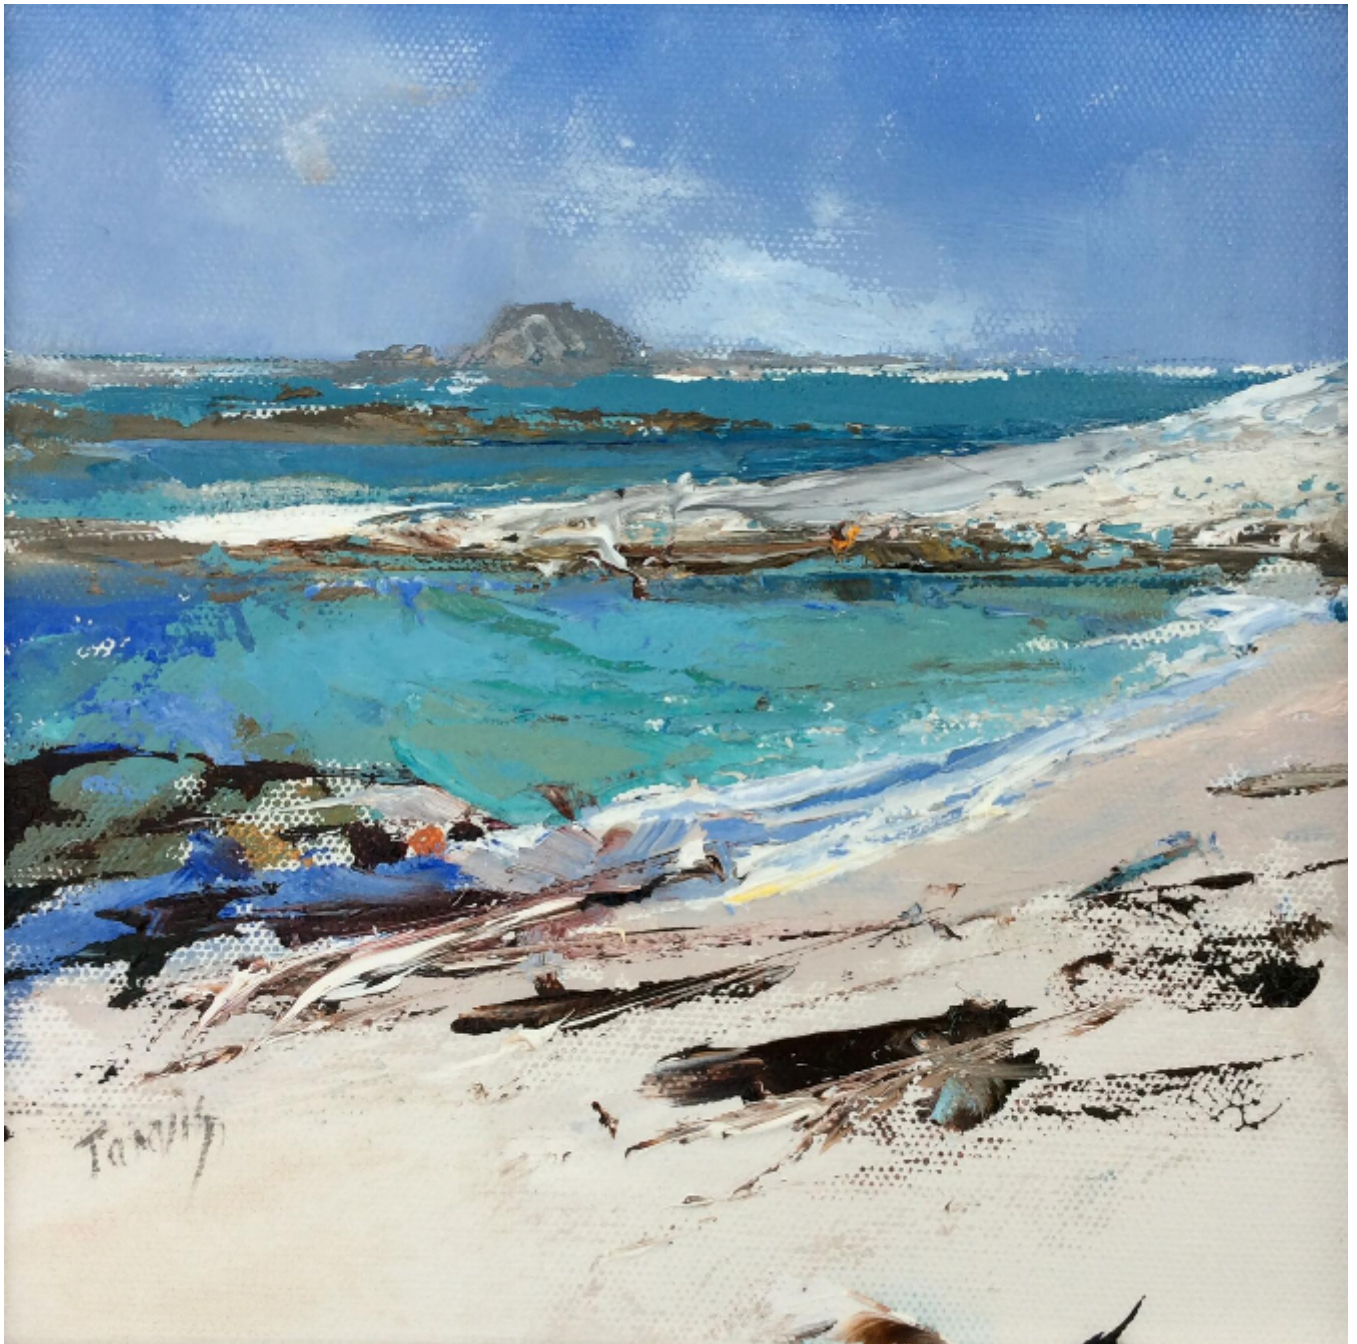

Island view from Gt Porth, Bryher

Kim Jarvis

Sold

REF: 3097

Framed Height: 30 cm (11.8")

Framed Width: 30 cm (11.8")

## Description

Island view from Gt Porth, Bryher