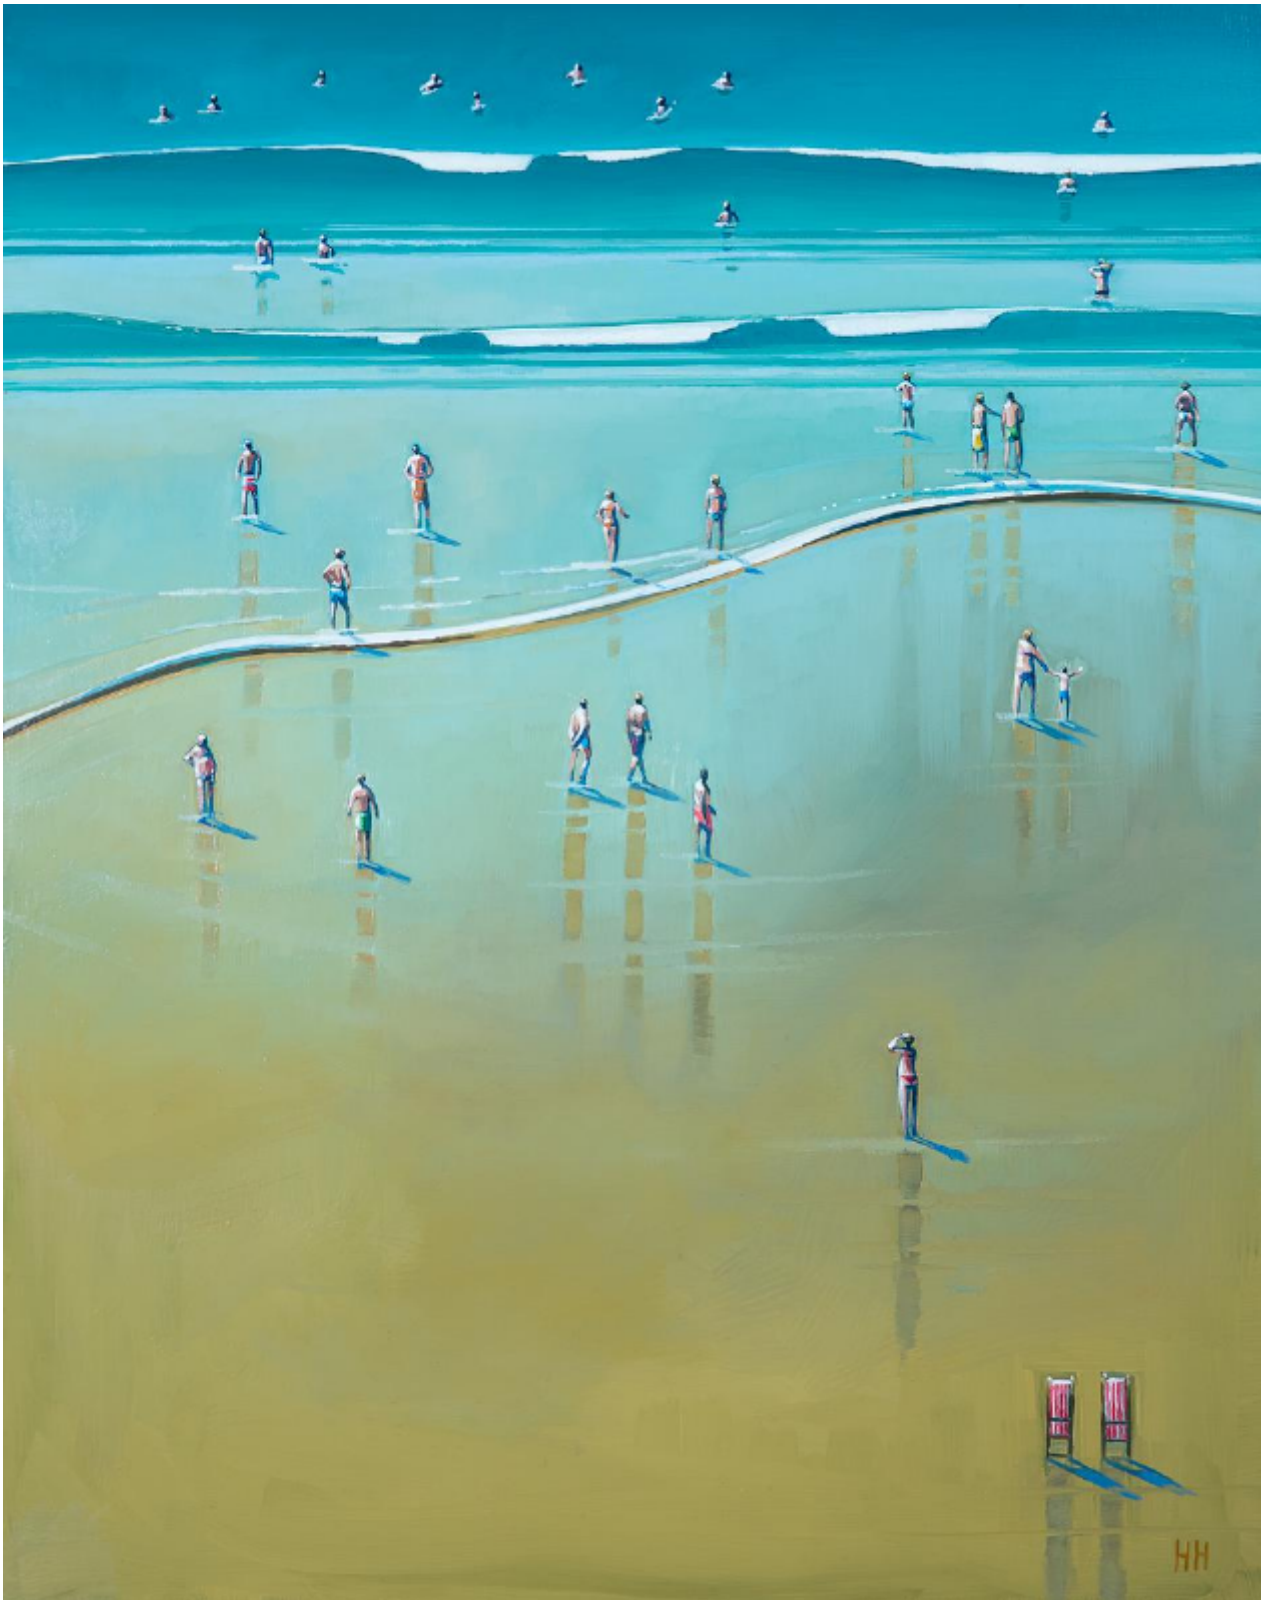

On the beach 2

Harriet Hue

Sold

REF: 2098

Framed Height: 56 cm (22")

Framed Width: 46 cm (18.1")

Description

On the beach 2