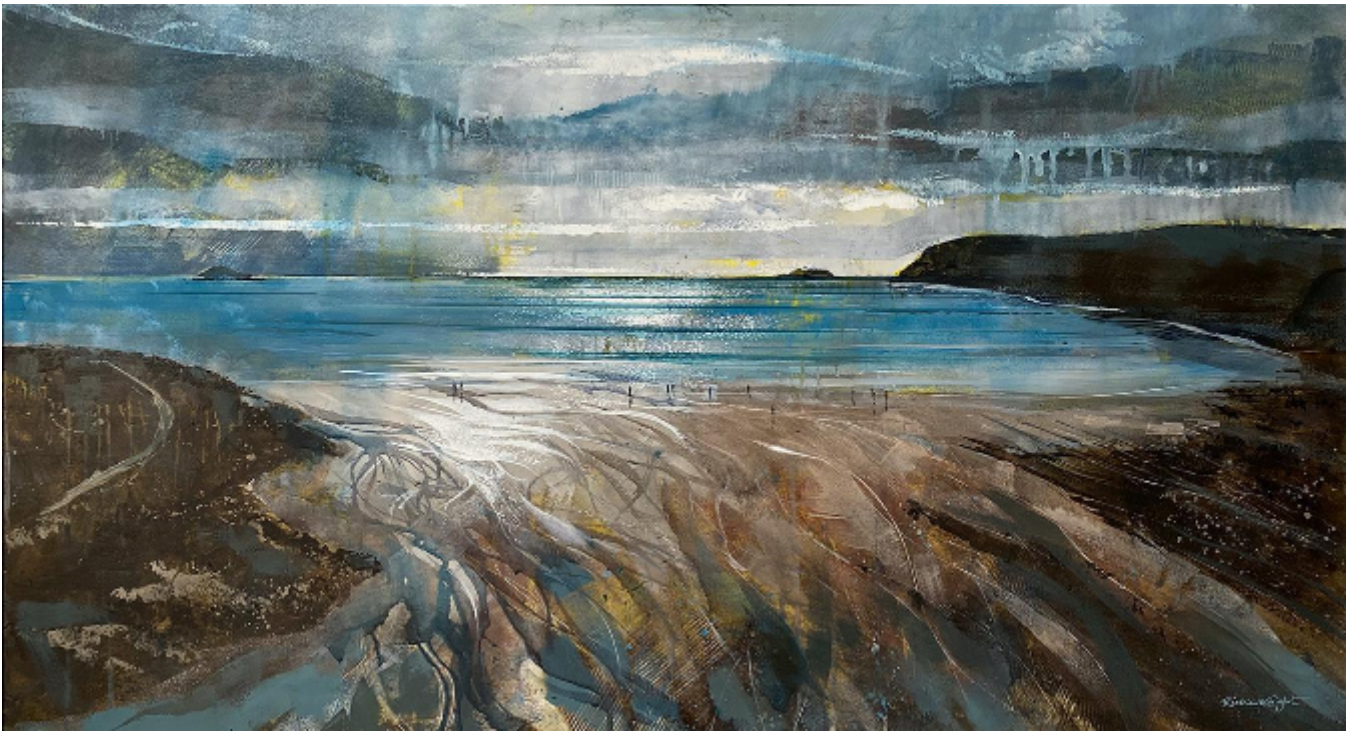

Tidal Flow 4
Richard Knight

£1,450

REF: 3943

Height: 55 cm (21.7")

Width: 100 cm (39.4")

Framed Height: 69 cm (27.2")

Framed Width: 114 cm (44.9")

Description

Tidal Flow 4