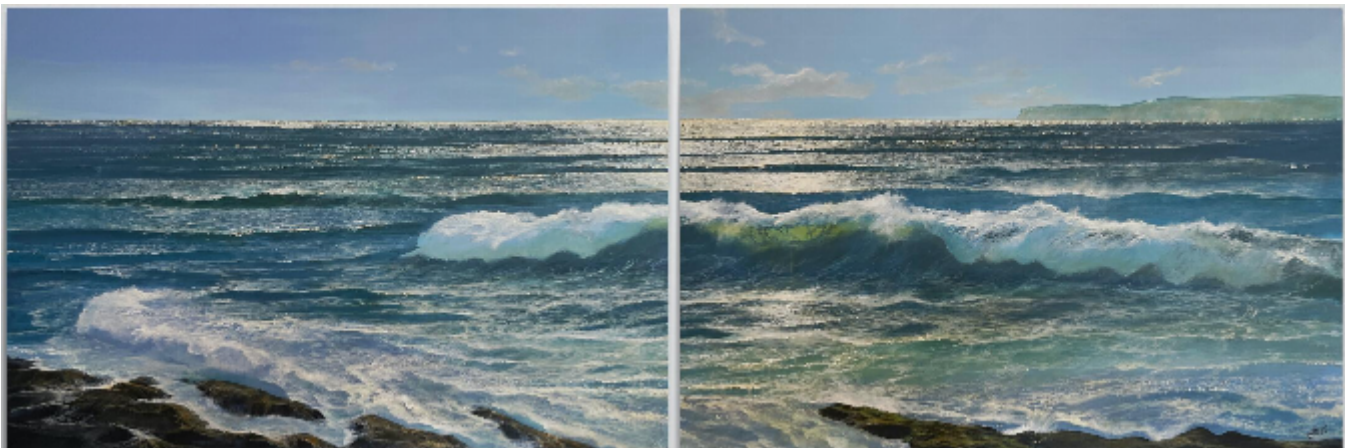

Toward the Downs Diptych

Howard Birchmore

Sold

REF: 3259

Height: 100 cm (39.4")

Width: 300 cm (118.1")

Description

Toward the Downs Diptych