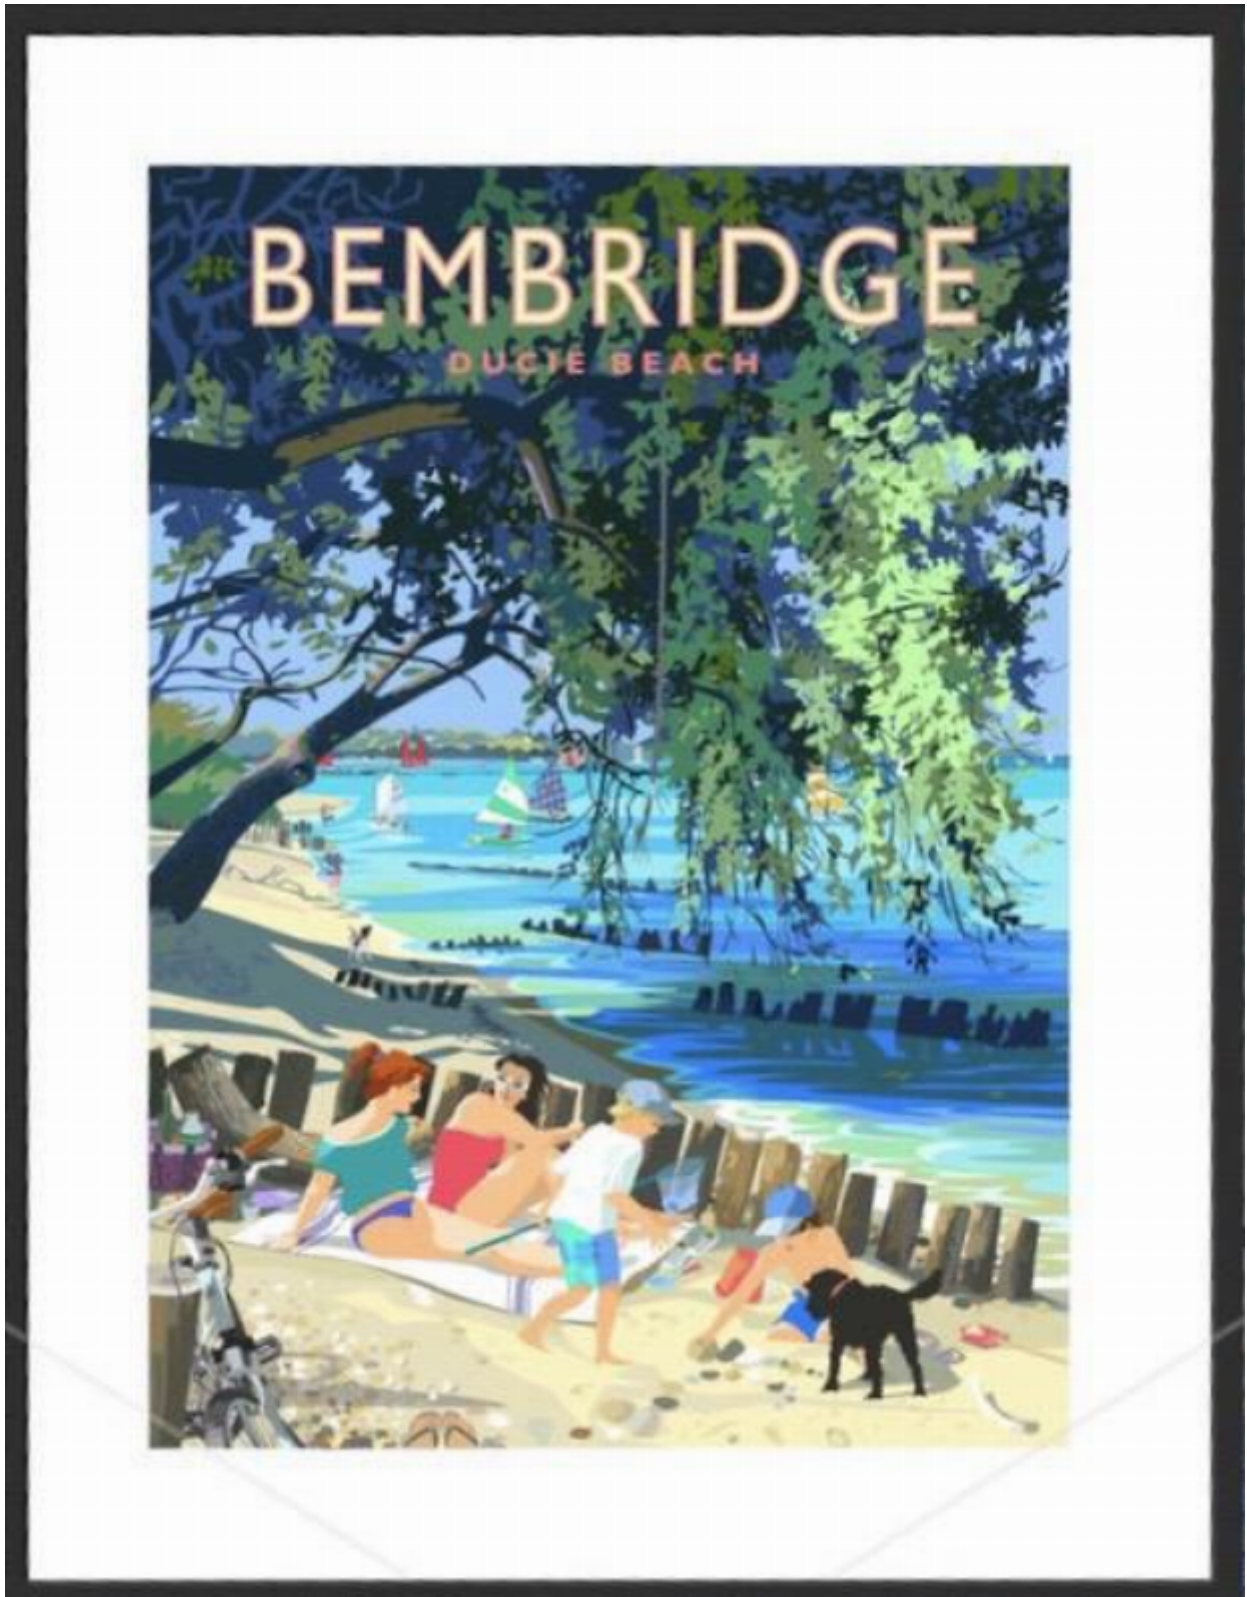

# KENDALLS FINE ART

Bembridge Ducie Beach - large framed

Sue Stitt

Sold

REF: 2875

Framed Height: 75 cm (29.5")

Framed Width: 57 cm (22.4")

## Description

Bembridge Ducie Beach - large framed