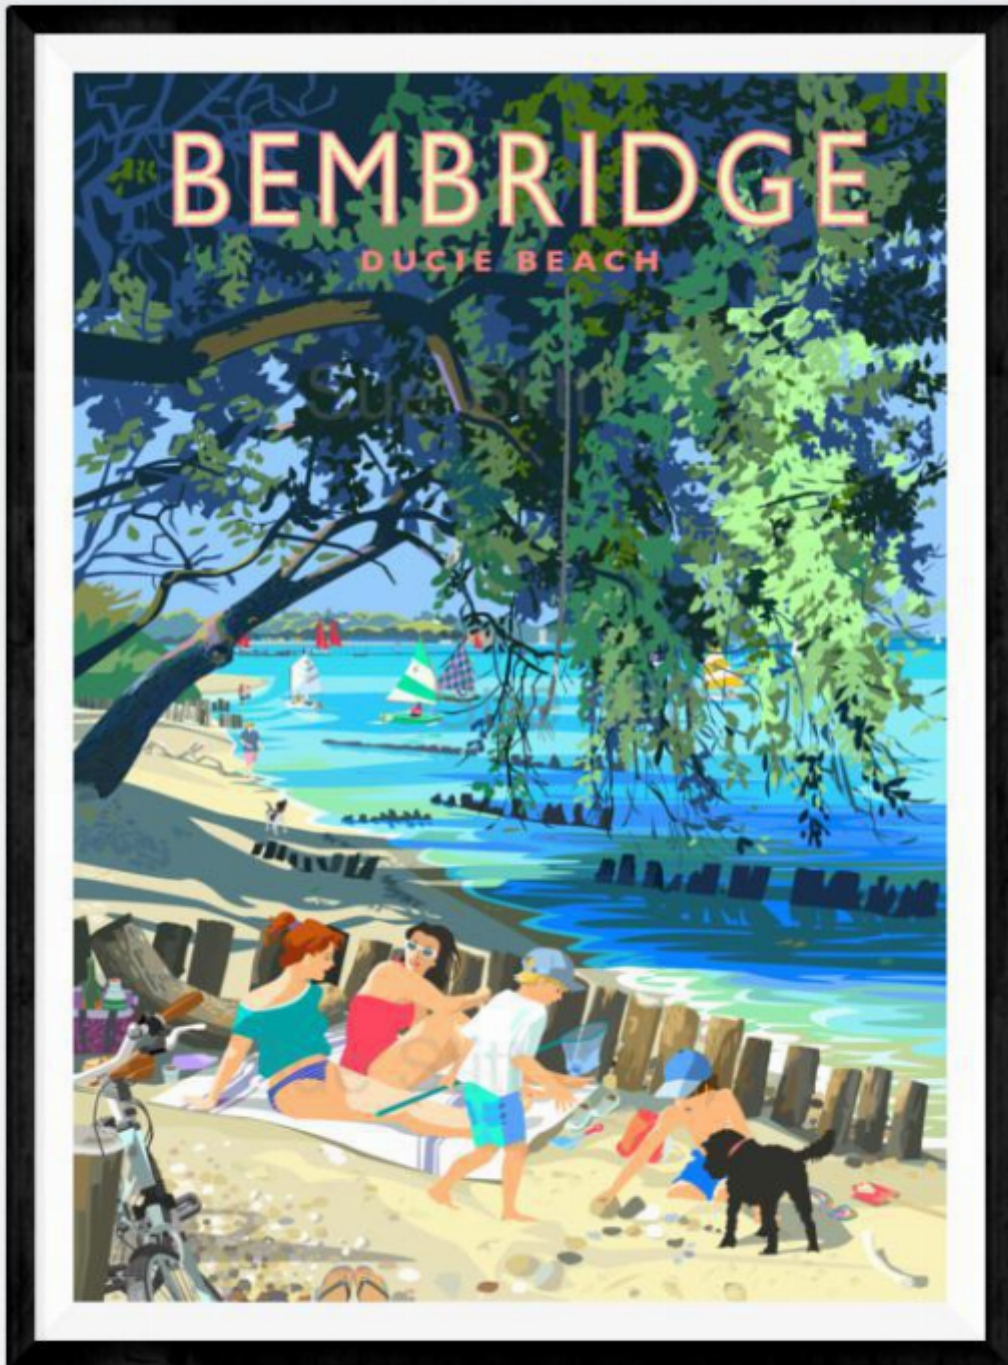

KENDALLS FINE ART

Bembridge Ducie Beach - small framed
Sue Stitt

Sold

REF: 2874

Framed Height: 54 cm (21.3")

Framed Width: 44 cm (17.3")

Description

Bembridge Ducie Beach - small framed