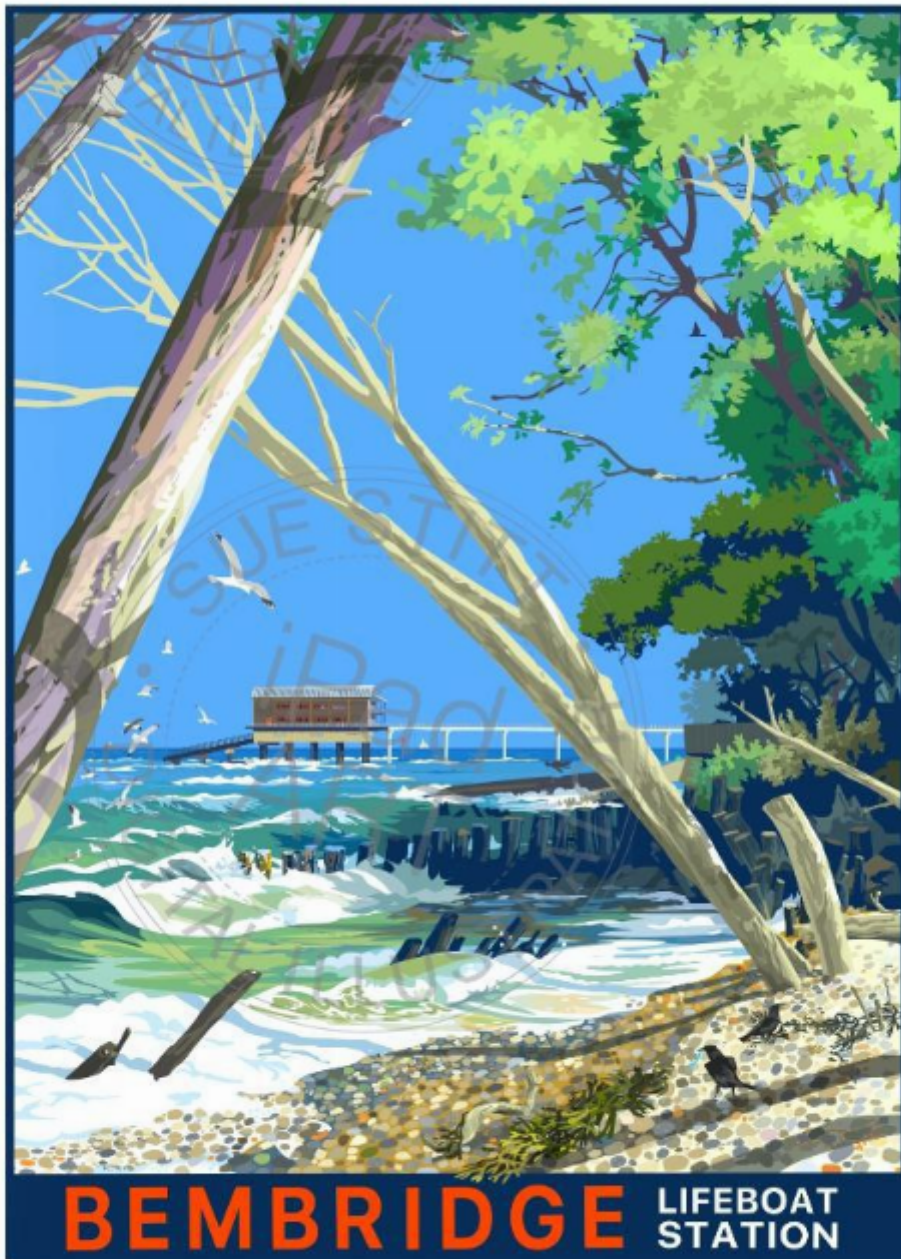

KENDALLS FINE ART

Bembridge Lifeboat Station - large framed

Sue Stitt

Sold

REF: 3186

Framed Height: 75 cm (29.5")

Framed Width: 57 cm (22.4")

Description

Bembridge Lifeboat Station - large framed