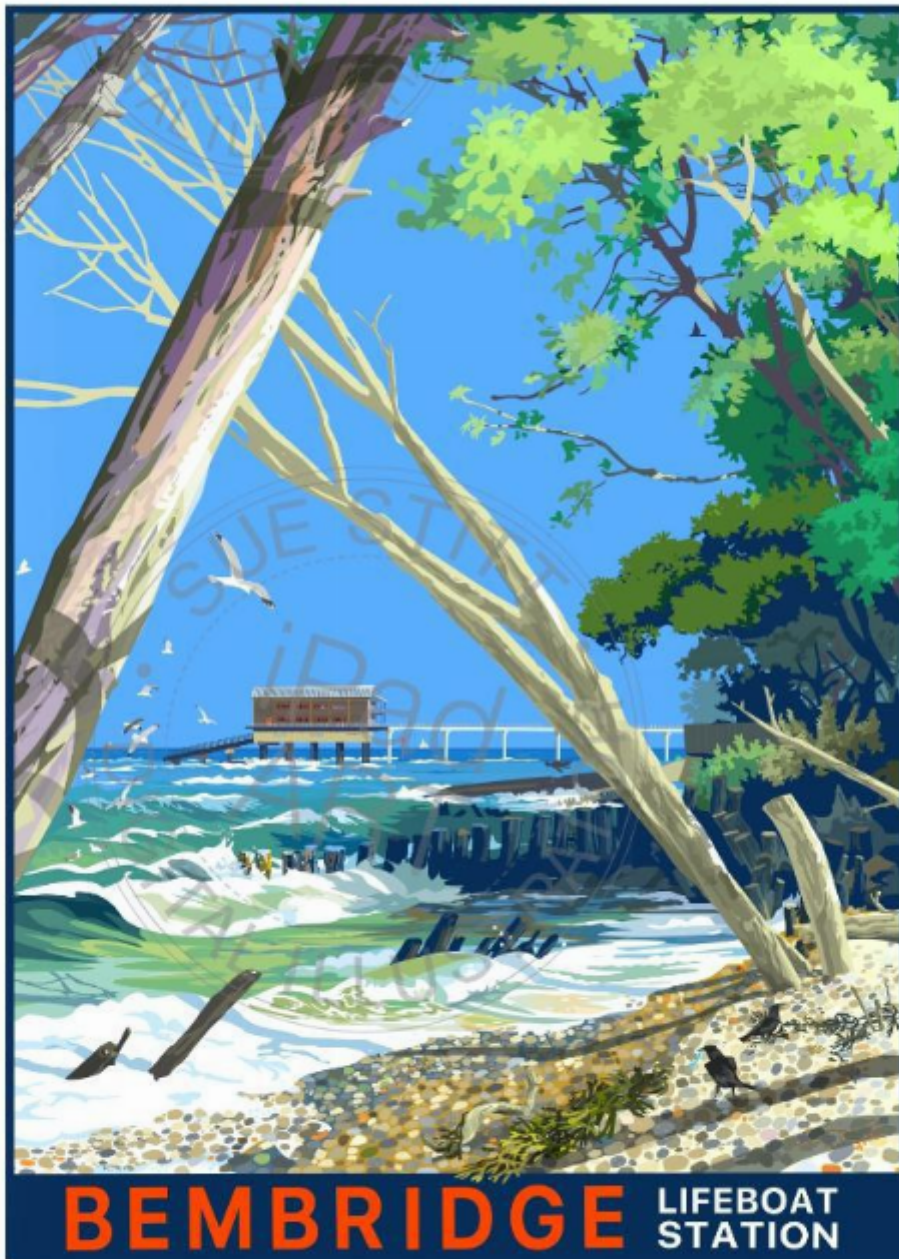

KENDALLS FINE ART

Bembridge Lifeboat Station - large framed  
Sue Stitt

Sold

REF: 3186

Framed Height: 75 cm (29.5")

Framed Width: 57 cm (22.4")

## Description

Bembridge Lifeboat Station - large framed