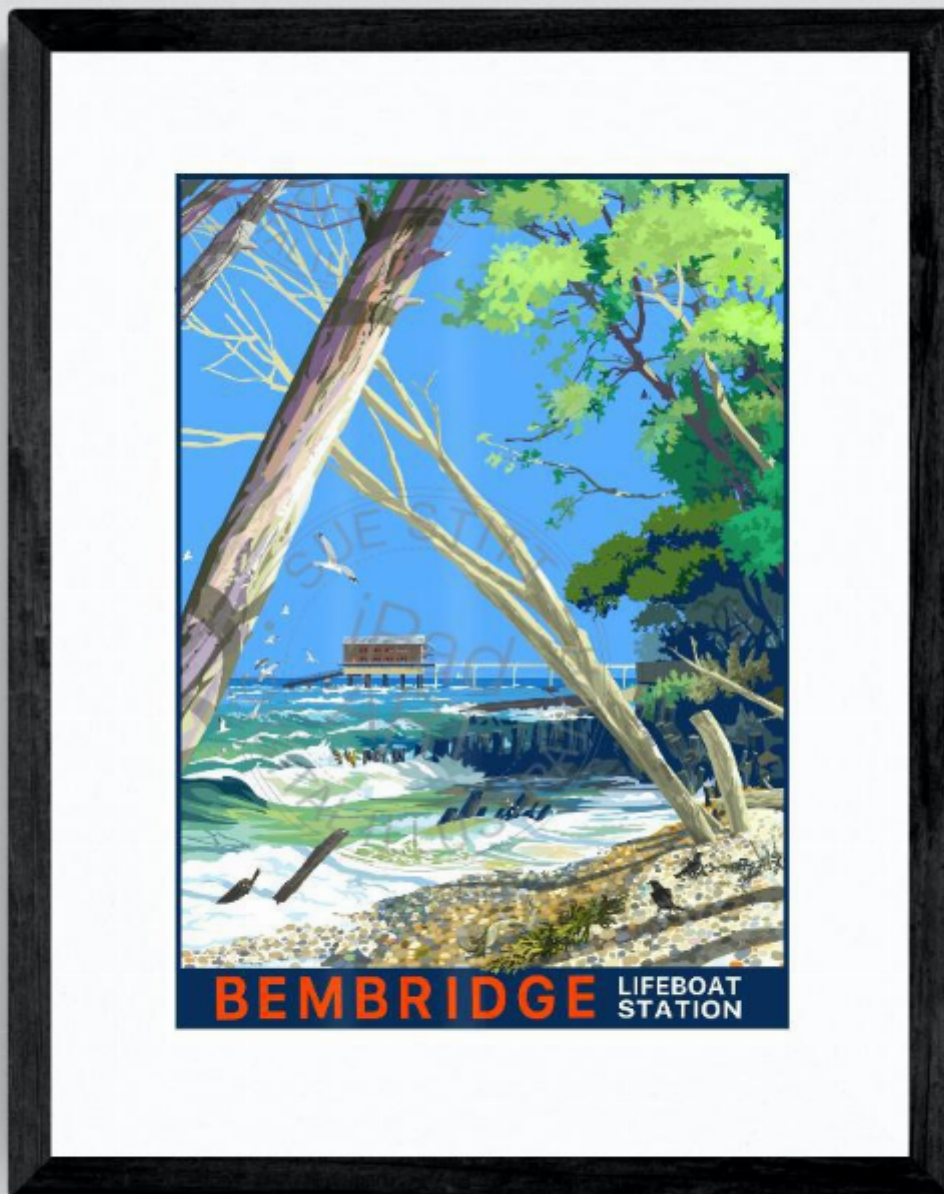

# KENDALLS FINE ART

Bembridge Lifeboat Station - small framed

Sue Stitt

Sold

REF: 3187

Framed Height: 54 cm (21.3")

Framed Width: 44 cm (17.3")

## Description

Bembridge Lifeboat Station - small framed