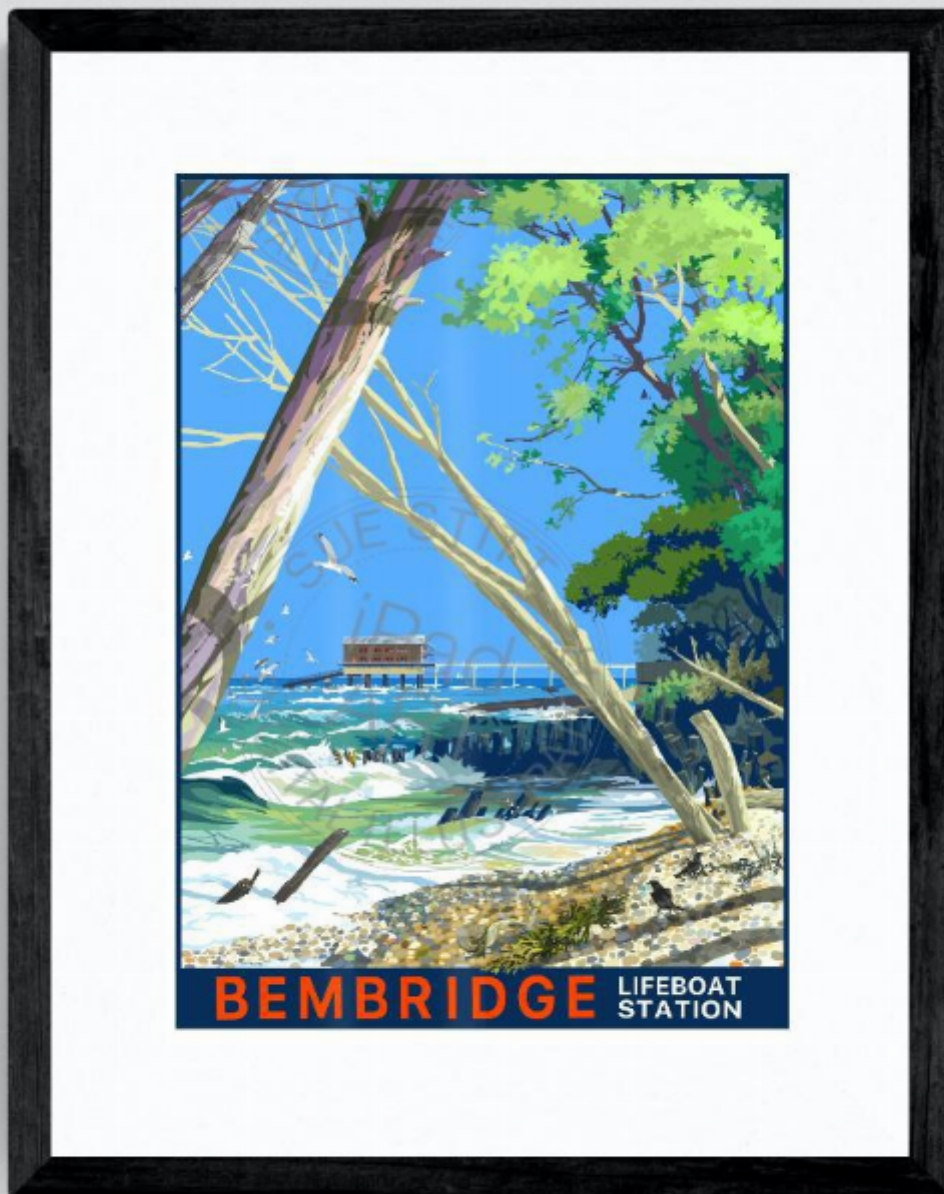

KENDALLS FINE ART

Bembridge Lifeboat Station - small framed

Sue Stitt

Sold

REF: 3187

Framed Height: 54 cm (21.3")

Framed Width: 44 cm (17.3")

Description

Bembridge Lifeboat Station - small framed