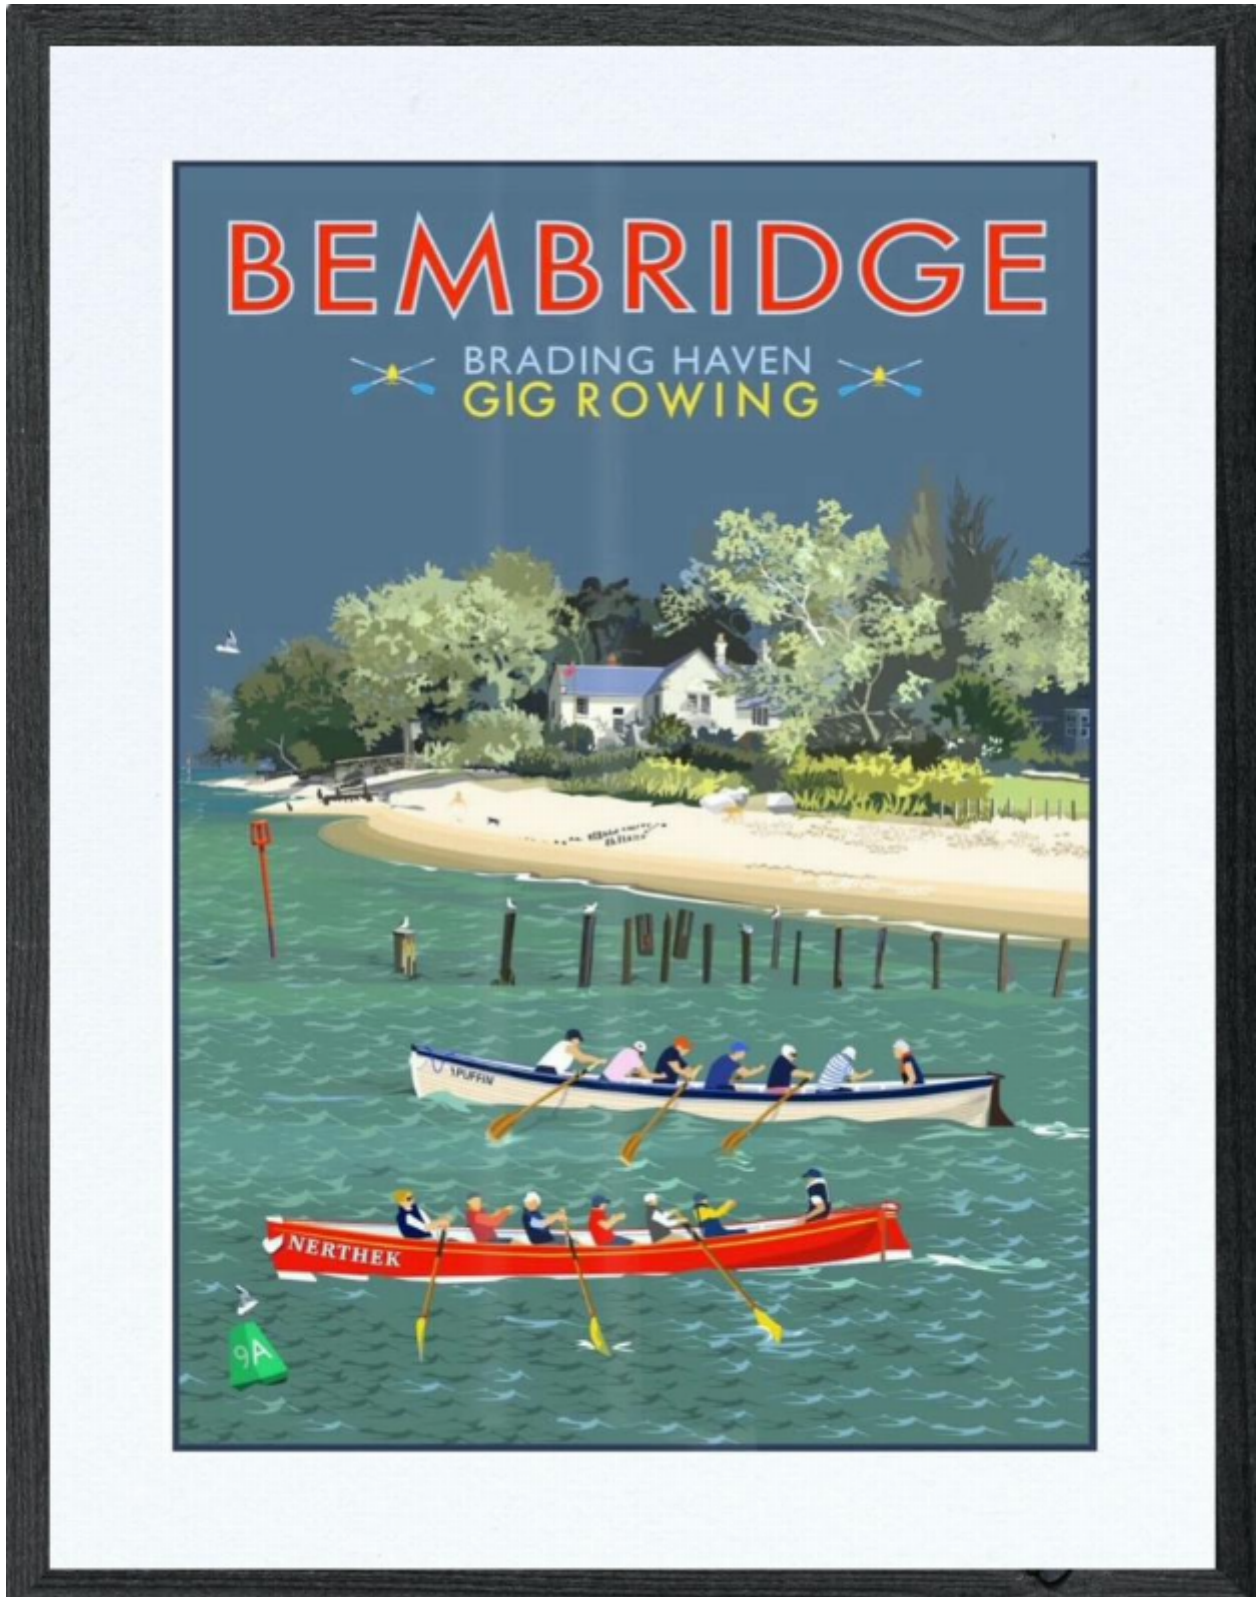

# KENDALLS FINE ART

Brading Haven Gig Rowing - large framed  
Sue Stitt

£250

REF: 3974

Framed Height: 71 cm (28")

Framed Width: 57 cm (22.4")

## Description

Brading Haven Gig Rowing - large framed