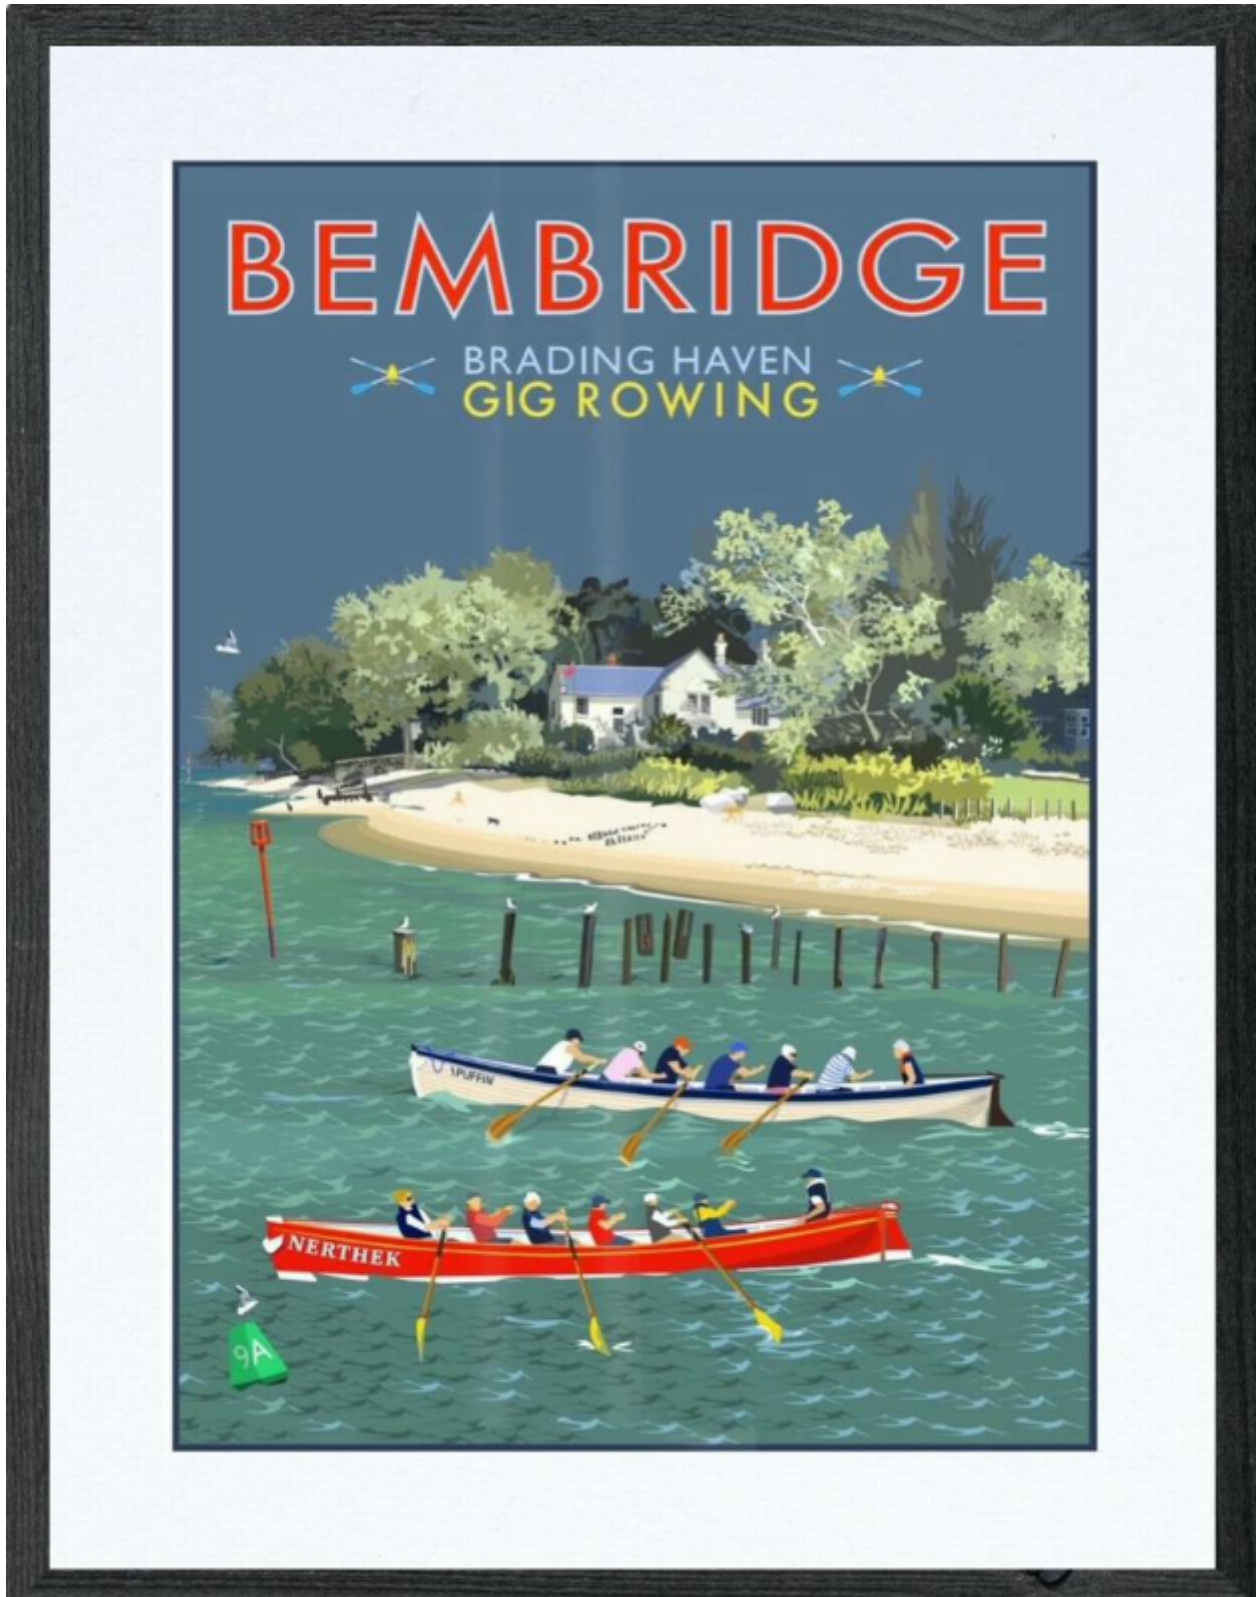

KENDALLS FINE ART

Brading Haven Gig Rowing - large framed
Sue Stitt

£250

REF: 3974

Framed Height: 71 cm (28")

Framed Width: 57 cm (22.4")

Description

Brading Haven Gig Rowing - large framed