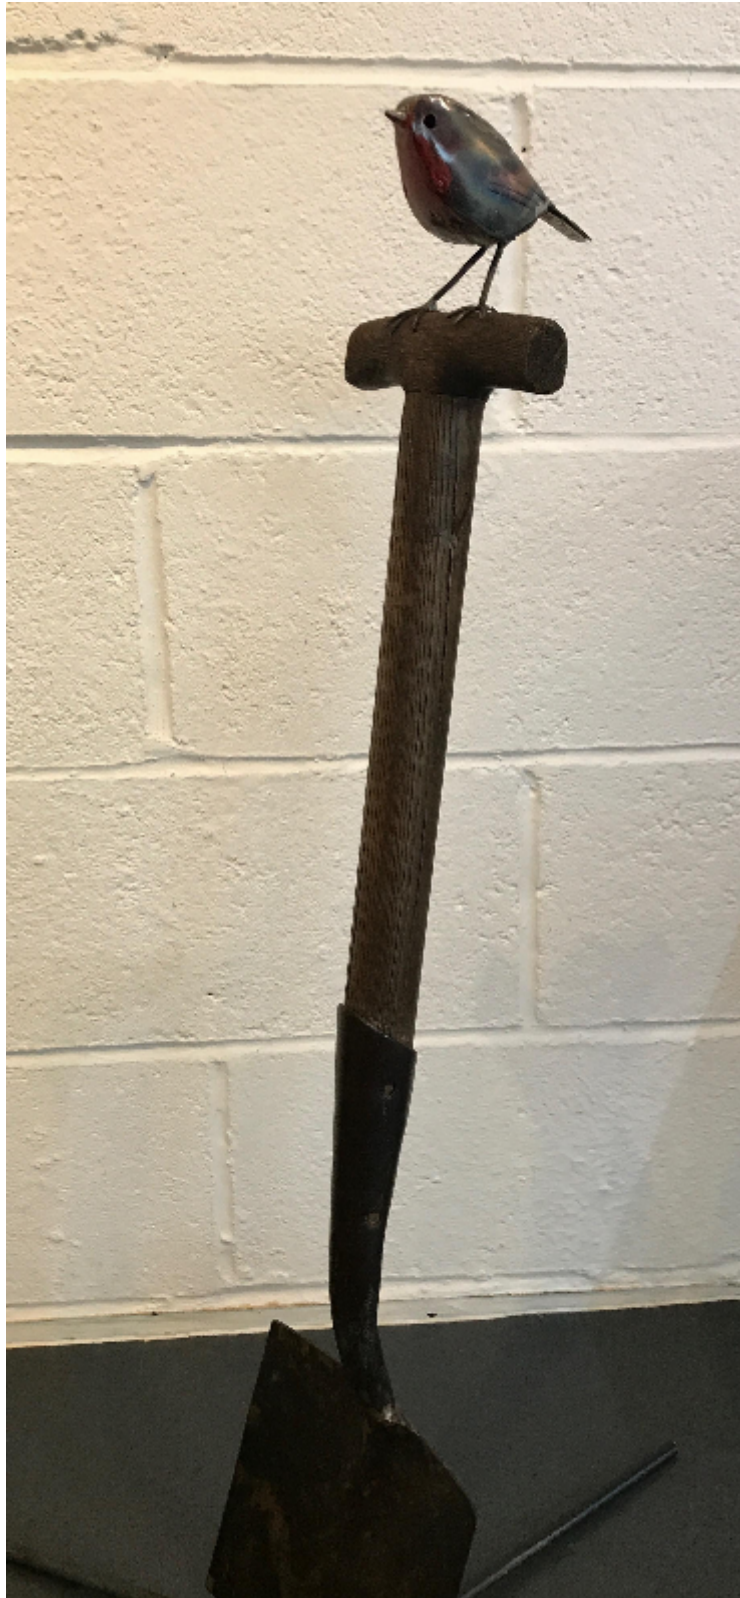

Robin on a spade

Diccon Dadey

Sold

REF: 2625

Height: 88 cm (34.6")

Width: 20 cm (7.9")

Depth: 10 cm (3.9")

Description

Robin on a spade

NOTE: Shipping price P.O.A. Shipping subject to quotation and will be charged separately. You may still purchase this item online. Please note that when purchasing online, the shipping price will be shown as zero since it will be charged on a separate invoice.