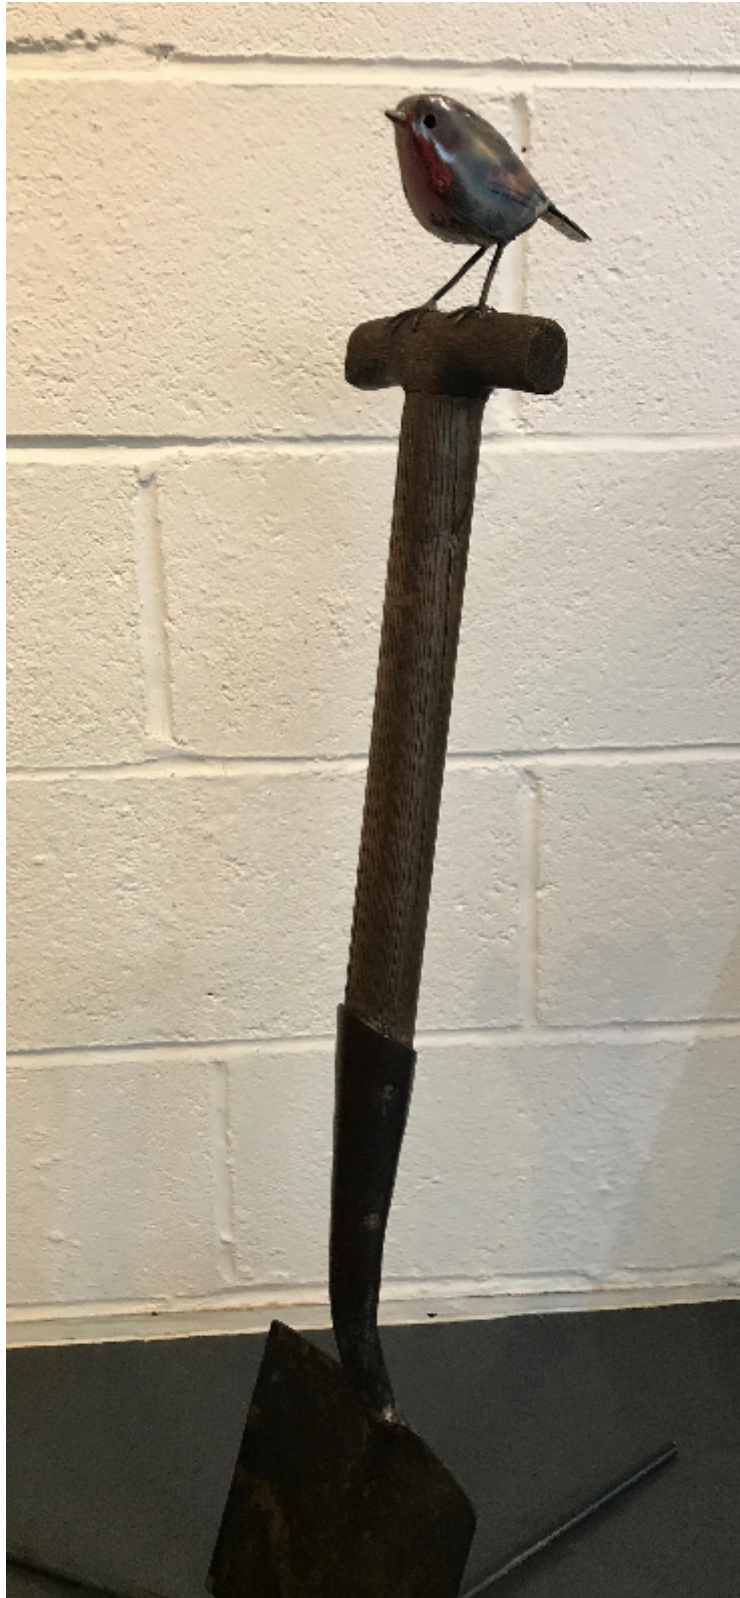

Robin on a spade

Diccon Dadey

Sold

REF: 2625

Height: 88 cm (34.6")

Width: 20 cm (7.9")

Depth: 10 cm (3.9")

## Description

Robin on a spade

NOTE: Shipping price P.O.A. Shipping subject to quotation and will be charged separately. You may still purchase this item online. Please note that when purchasing online, the shipping price will be shown as zero since it will be charged on a separate invoice.