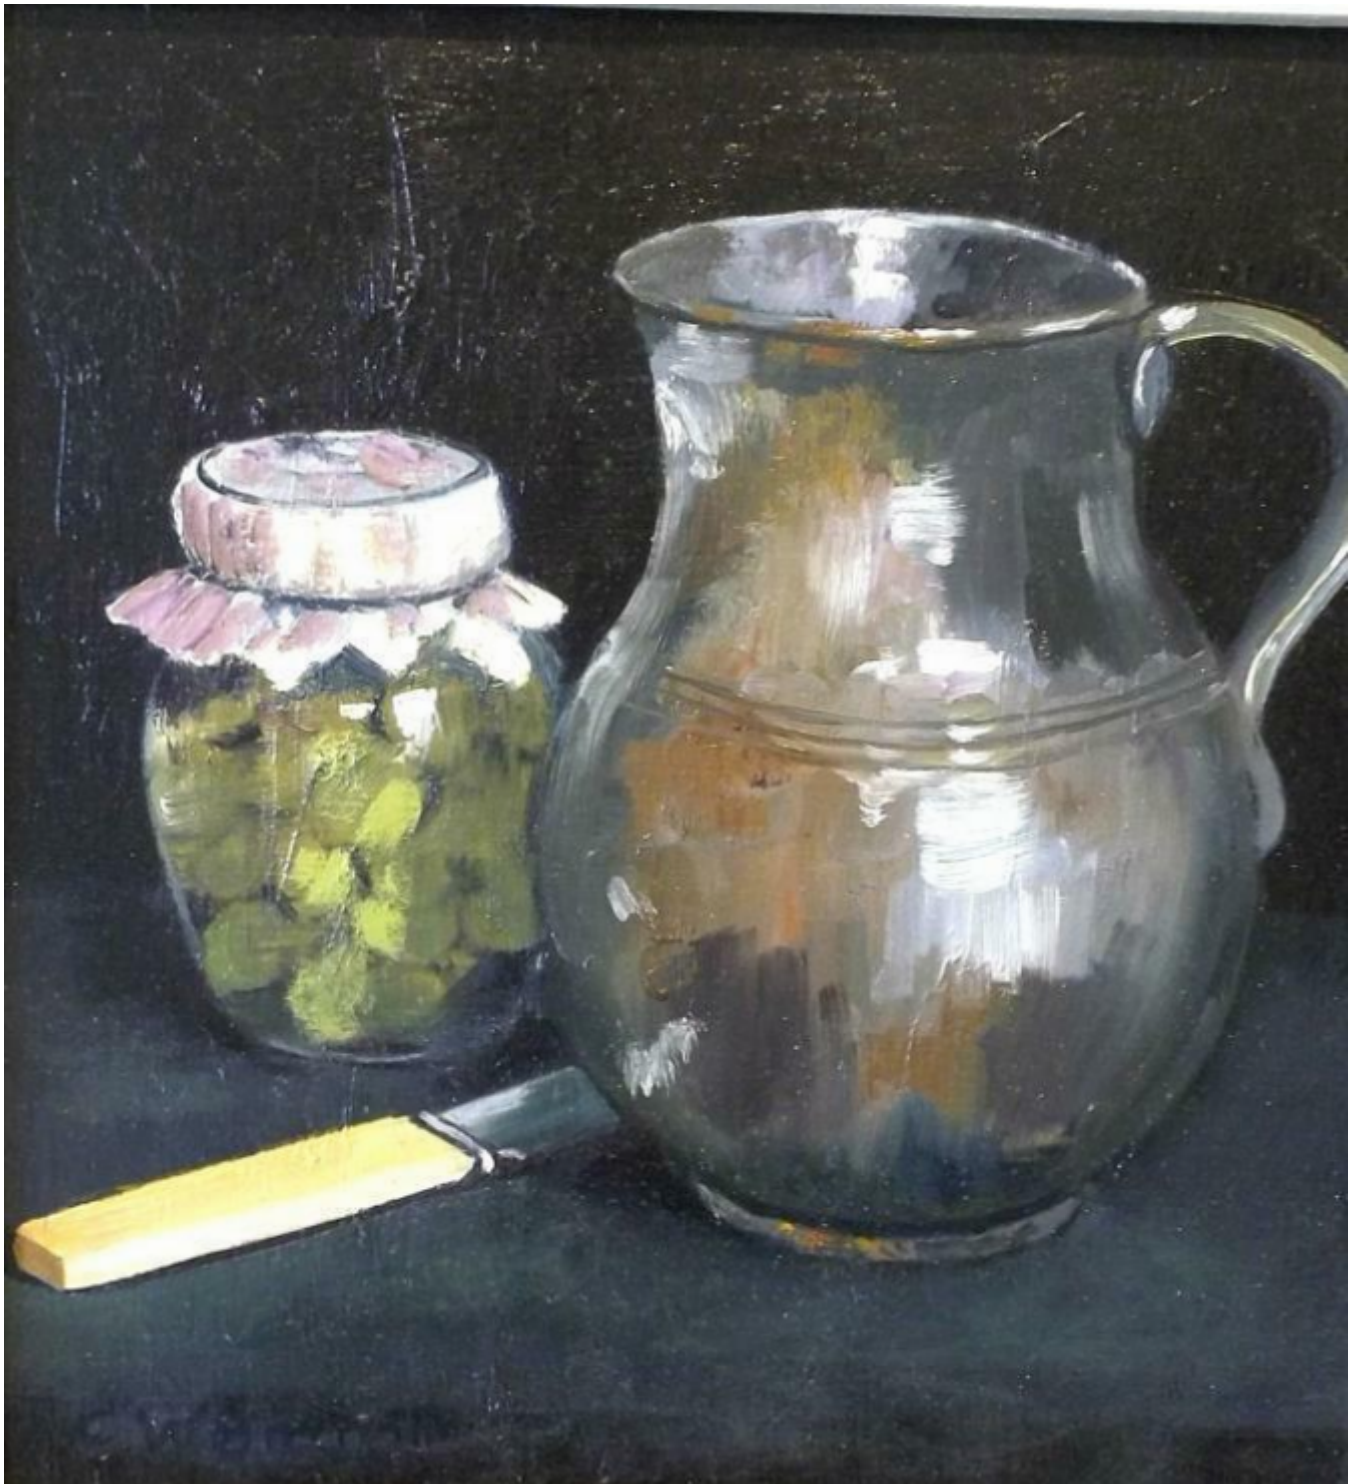

Knife and Istanbul jug

Chrissie Birchall

Sold

REF: 1345

Framed Height: 41 cm (16.1")

Framed Width: 39 cm (15.4")

## Description

Knife and Istanbul jug