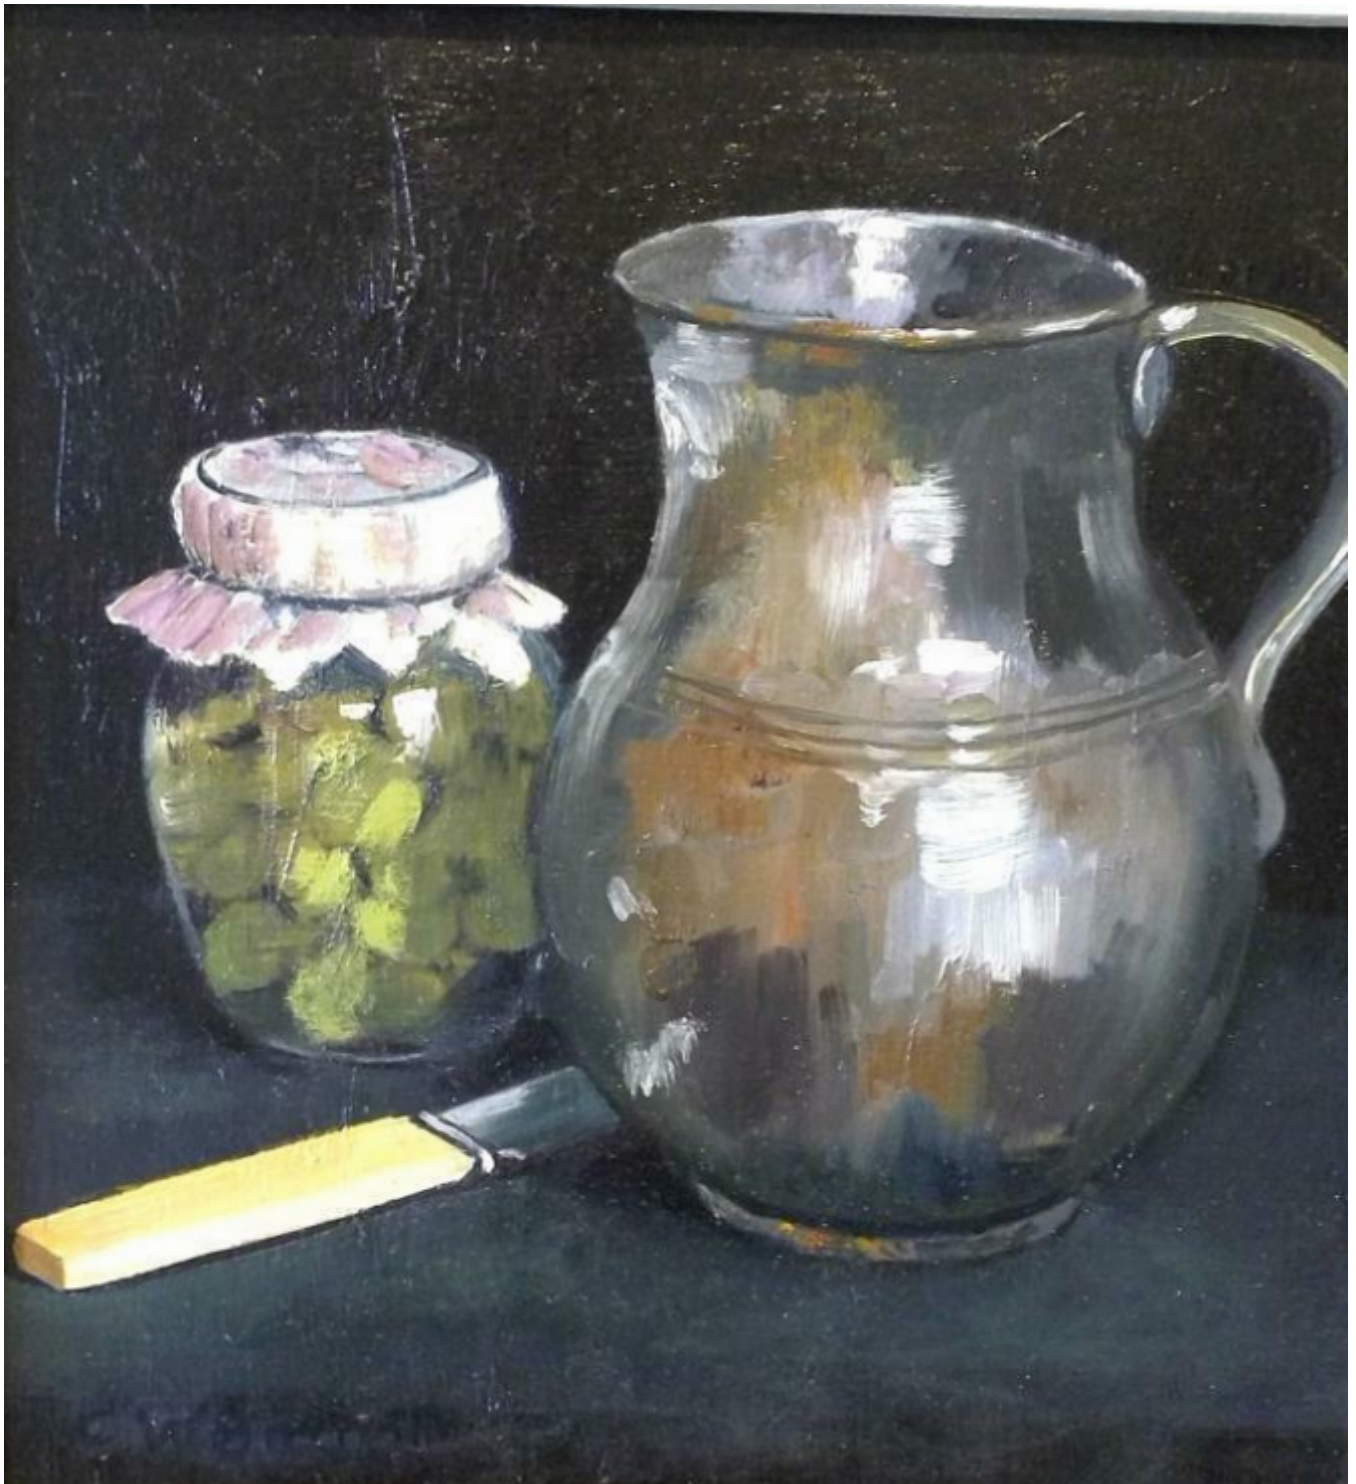

Knife and Istanbul jug

Chrissie Birchall

Sold

REF: 1345

Framed Height: 41 cm (16.1")

Framed Width: 39 cm (15.4")

Description

Knife and Istanbul jug